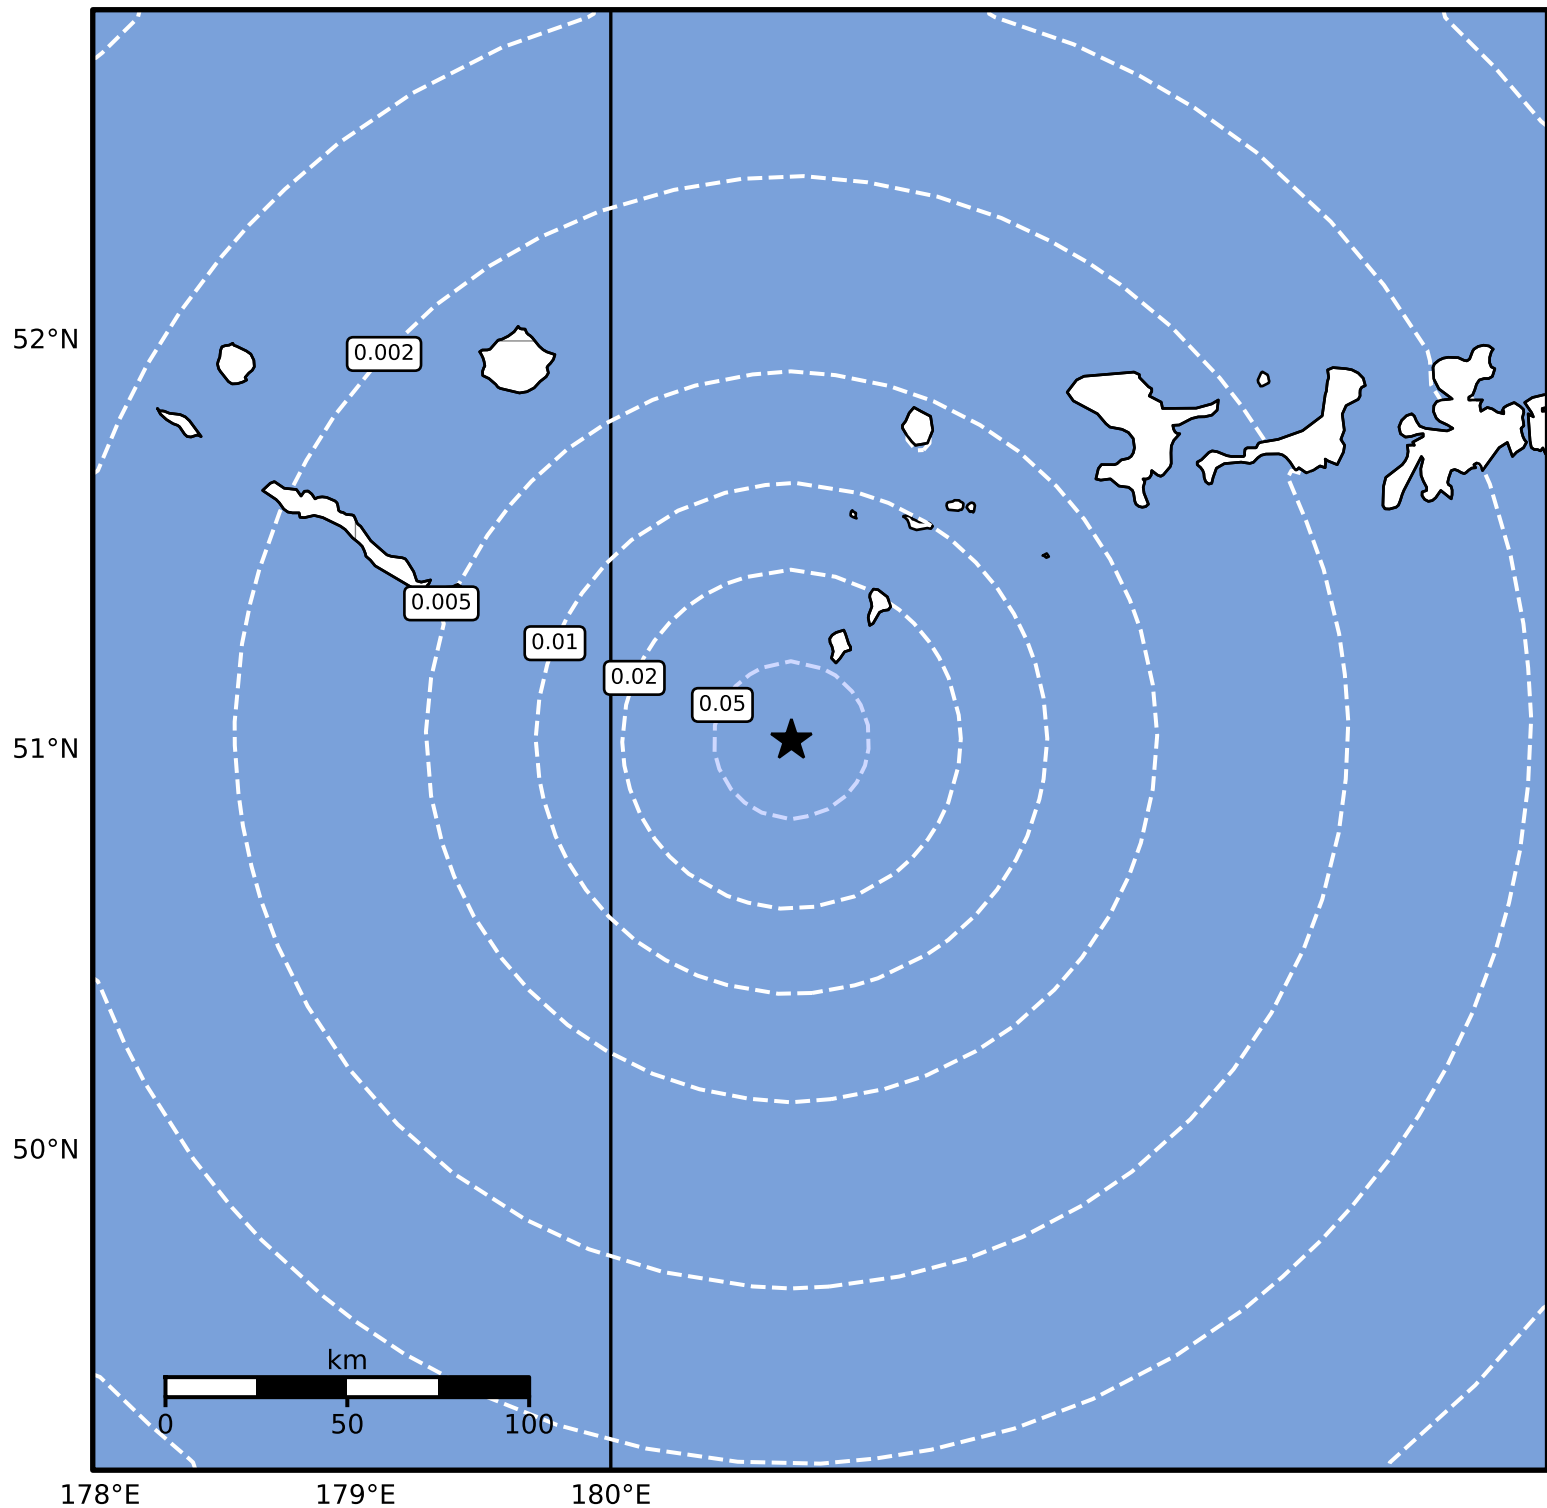

Peak Ground Velocity Map Alaska Earthquake Center
ShakeMap: 131 km (81 miles) ESE of Amchitka
Dec 03, 2024 19:03:34 UTC M3.7 N51.02 W179.29 Depth: 25.8km ID:ak024fjaz909

Scale based on Worden et al. (2012)

Version 2: Processed 2024-12-03T22:11:45Z

△ Seismic Instrument ○ Reported Intensity

★ Epicenter