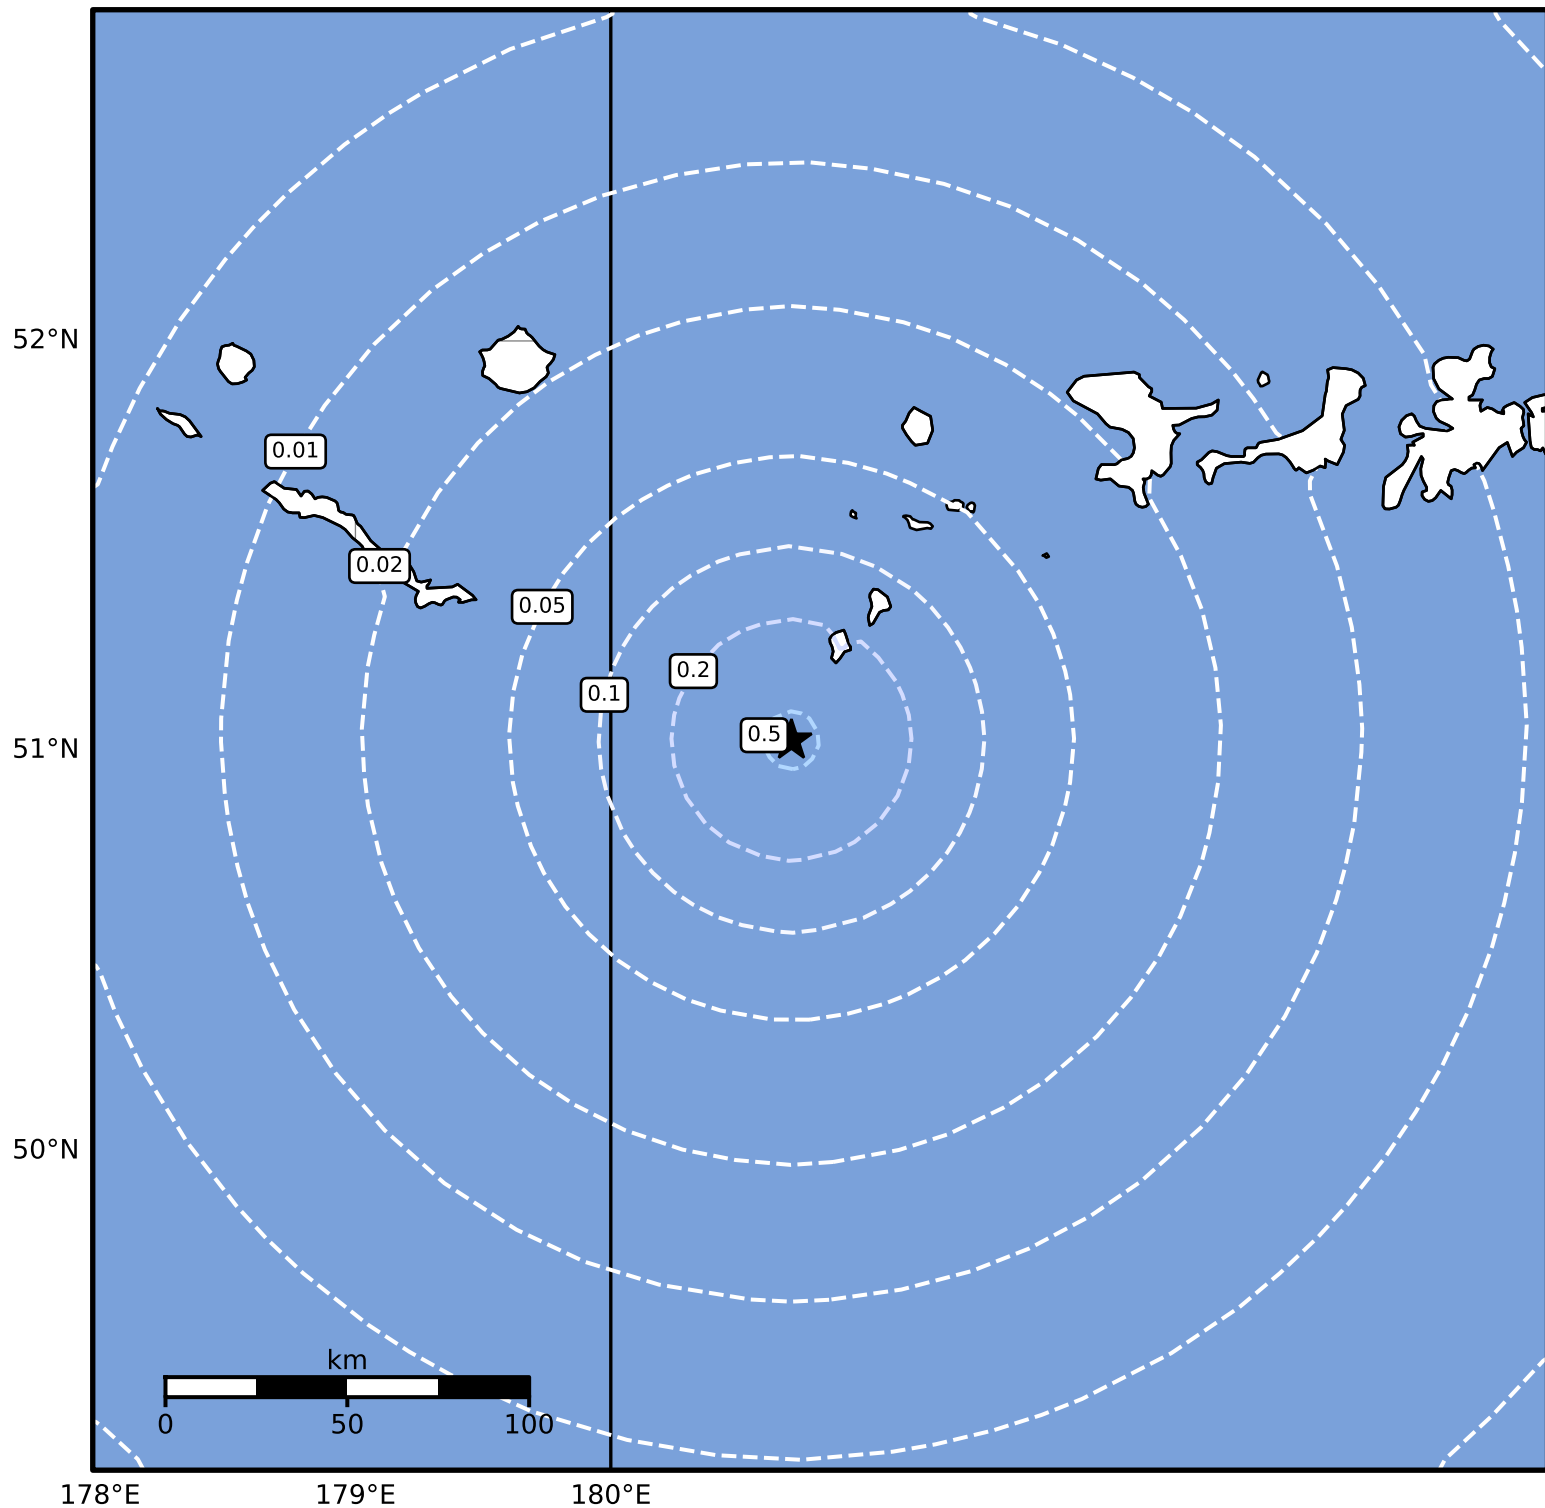

0.3 Second Peak Spectral Acceleration Map Alaska Earthquake Center
 ShakeMap: 131 km (81 miles) ESE of Amchitka
 Dec 03, 2024 19:03:34 UTC M3.7 N51.02 W179.29 Depth: 25.8km ID:ak024fjaz909

SA(0.3) (%g)	0.1	0.2	0.5	1	2	5	10	20	50	100	200
---------------------	------------	------------	------------	----------	----------	----------	-----------	-----------	-----------	------------	------------

Scale based on Worden et al. (2012)

Version 2: Processed 2024-12-03T22:11:45Z

△ Seismic Instrument ○ Reported Intensity

★ Epicenter