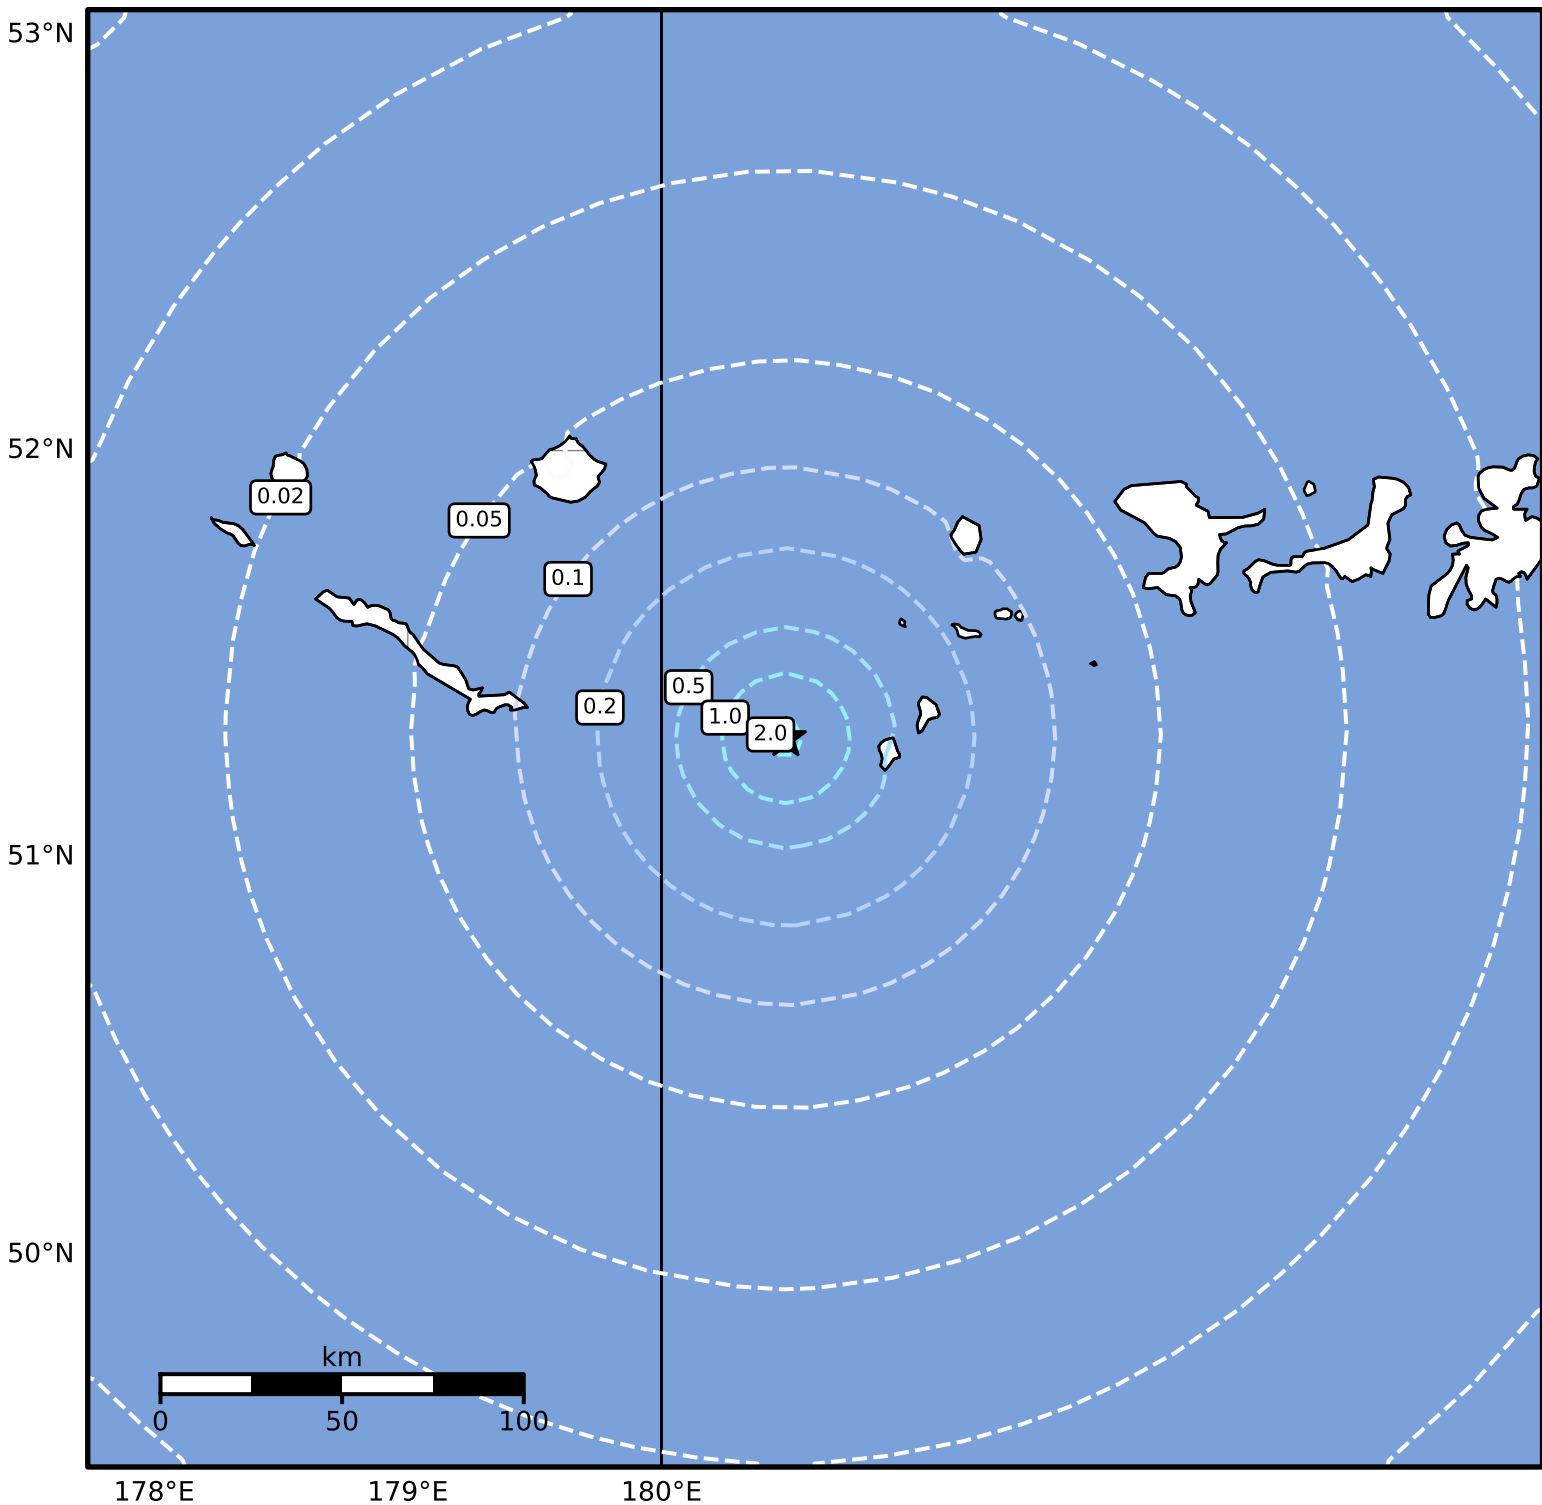

Peak Ground Acceleration Map Alaska Earthquake Center
ShakeMap: 107 km (66 miles) ESE of Amchitka
Dec 04, 2024 16:34:53 UTC M4.3 N51.30 W179.51 Depth: 14.4km ID:ak024fkwwzhr

PGA (%g)	0.1	0.2	0.5	1	2	5	10	20	50	100	200
----------	-----	-----	-----	---	---	---	----	----	----	-----	-----

Scale based on Worden et al. (2012)

Version 2: Processed 2024-12-04T17:03:20Z

△ Seismic Instrument ○ Reported Intensity

★ Epicenter