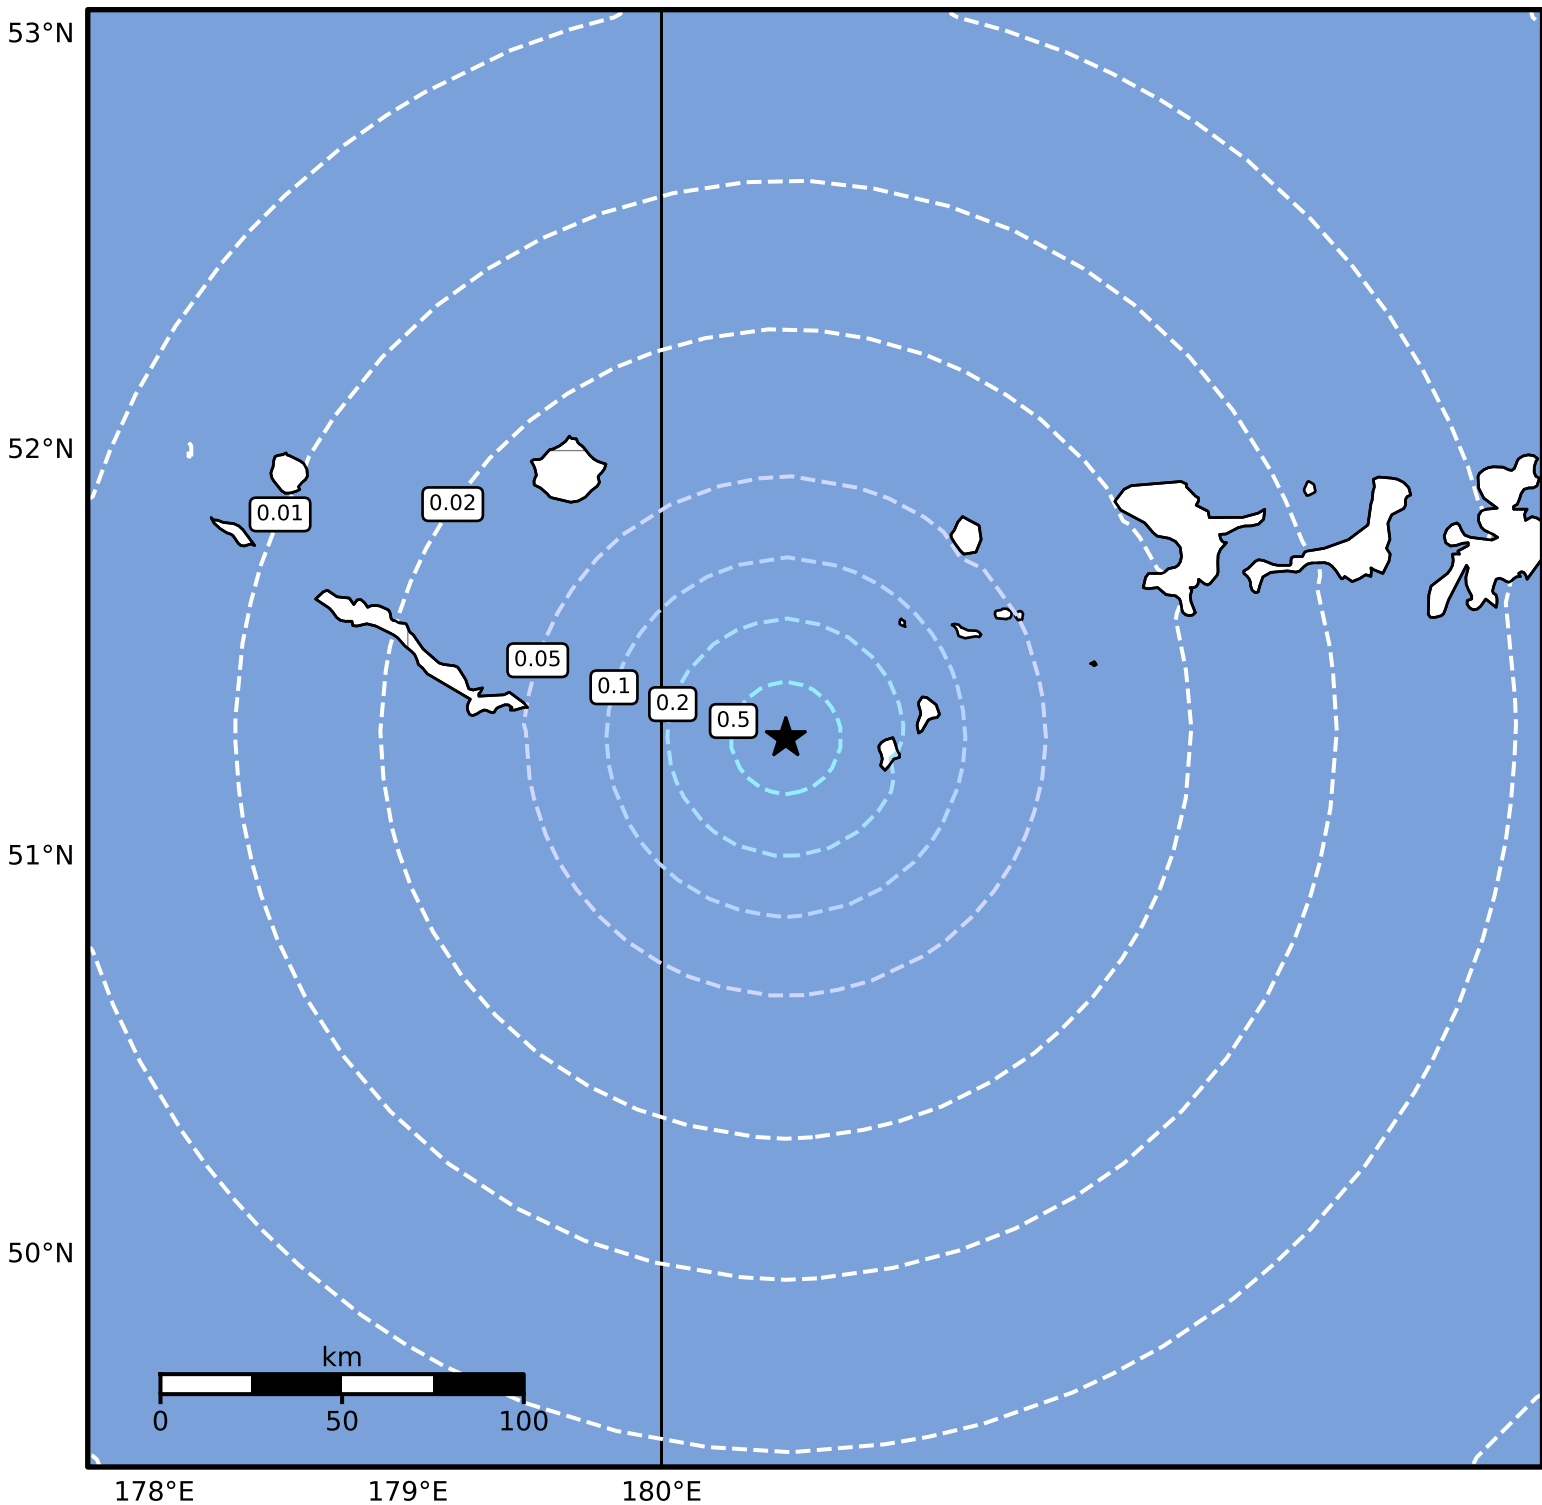

Peak Ground Velocity Map Alaska Earthquake Center
ShakeMap: 107 km (66 miles) ESE of Amchitka
Dec 04, 2024 16:34:53 UTC M4.3 N51.30 W179.51 Depth: 14.4km ID:ak024fkwwzhr

PGV (cm/s)	0.1	0.2	0.5	1	2	5	10	20	50	100	200
-------------------	------------	------------	------------	----------	----------	----------	-----------	-----------	-----------	------------	------------

Scale based on Worden et al. (2012)

Version 2: Processed 2024-12-04T17:03:20Z

△ Seismic Instrument ○ Reported Intensity

★ Epicenter