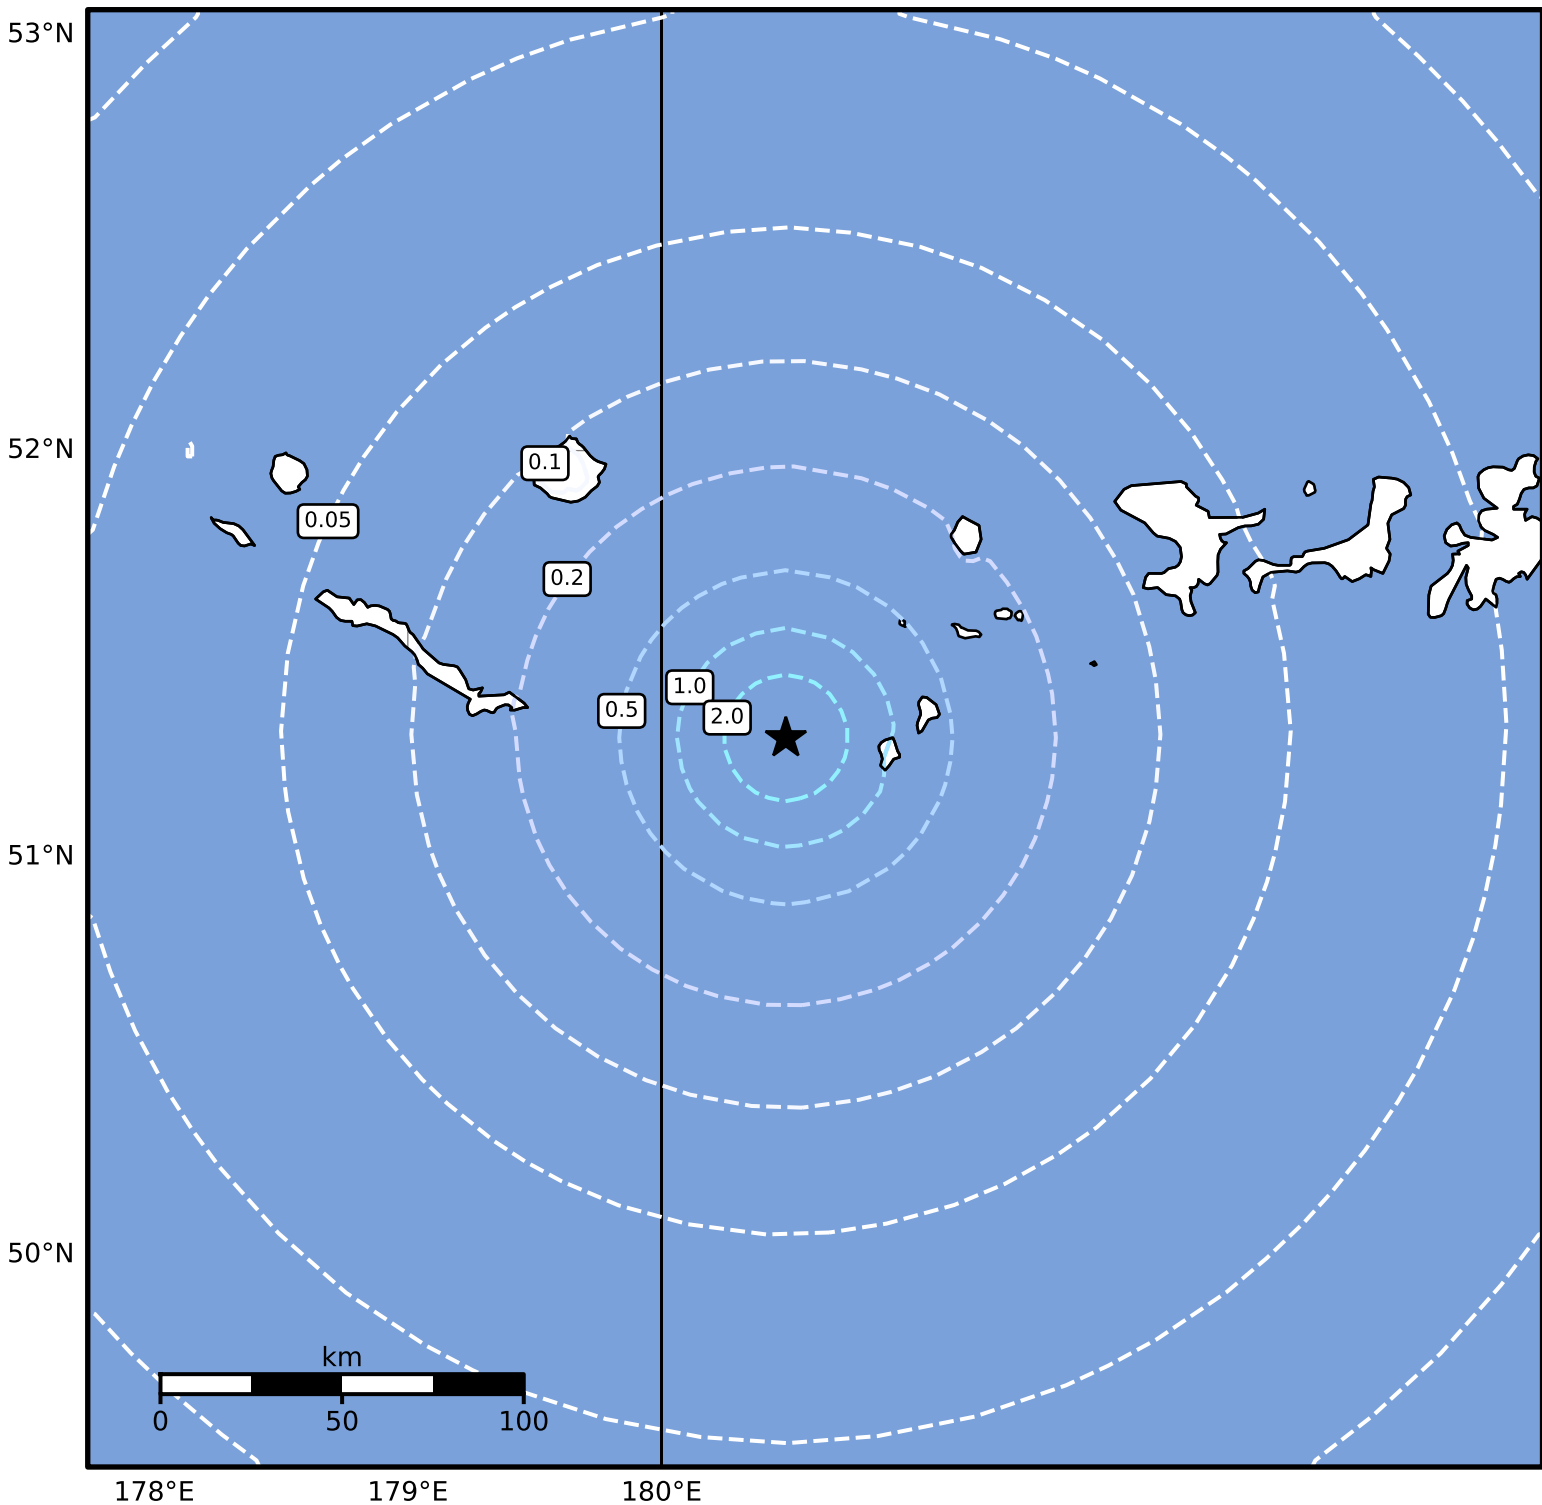

0.3 Second Peak Spectral Acceleration Map Alaska Earthquake Center
 ShakeMap: 107 km (66 miles) ESE of Amchitka
 Dec 04, 2024 16:34:53 UTC M4.3 N51.30 W179.51 Depth: 14.4km ID:ak024fkwwzhr

SA(0.3) (%g)	0.1	0.2	0.5	1	2	5	10	20	50	100	200
---------------------	------------	------------	------------	----------	----------	----------	-----------	-----------	-----------	------------	------------

Scale based on Worden et al. (2012)

Version 2: Processed 2024-12-04T17:03:20Z

△ Seismic Instrument ○ Reported Intensity

★ Epicenter