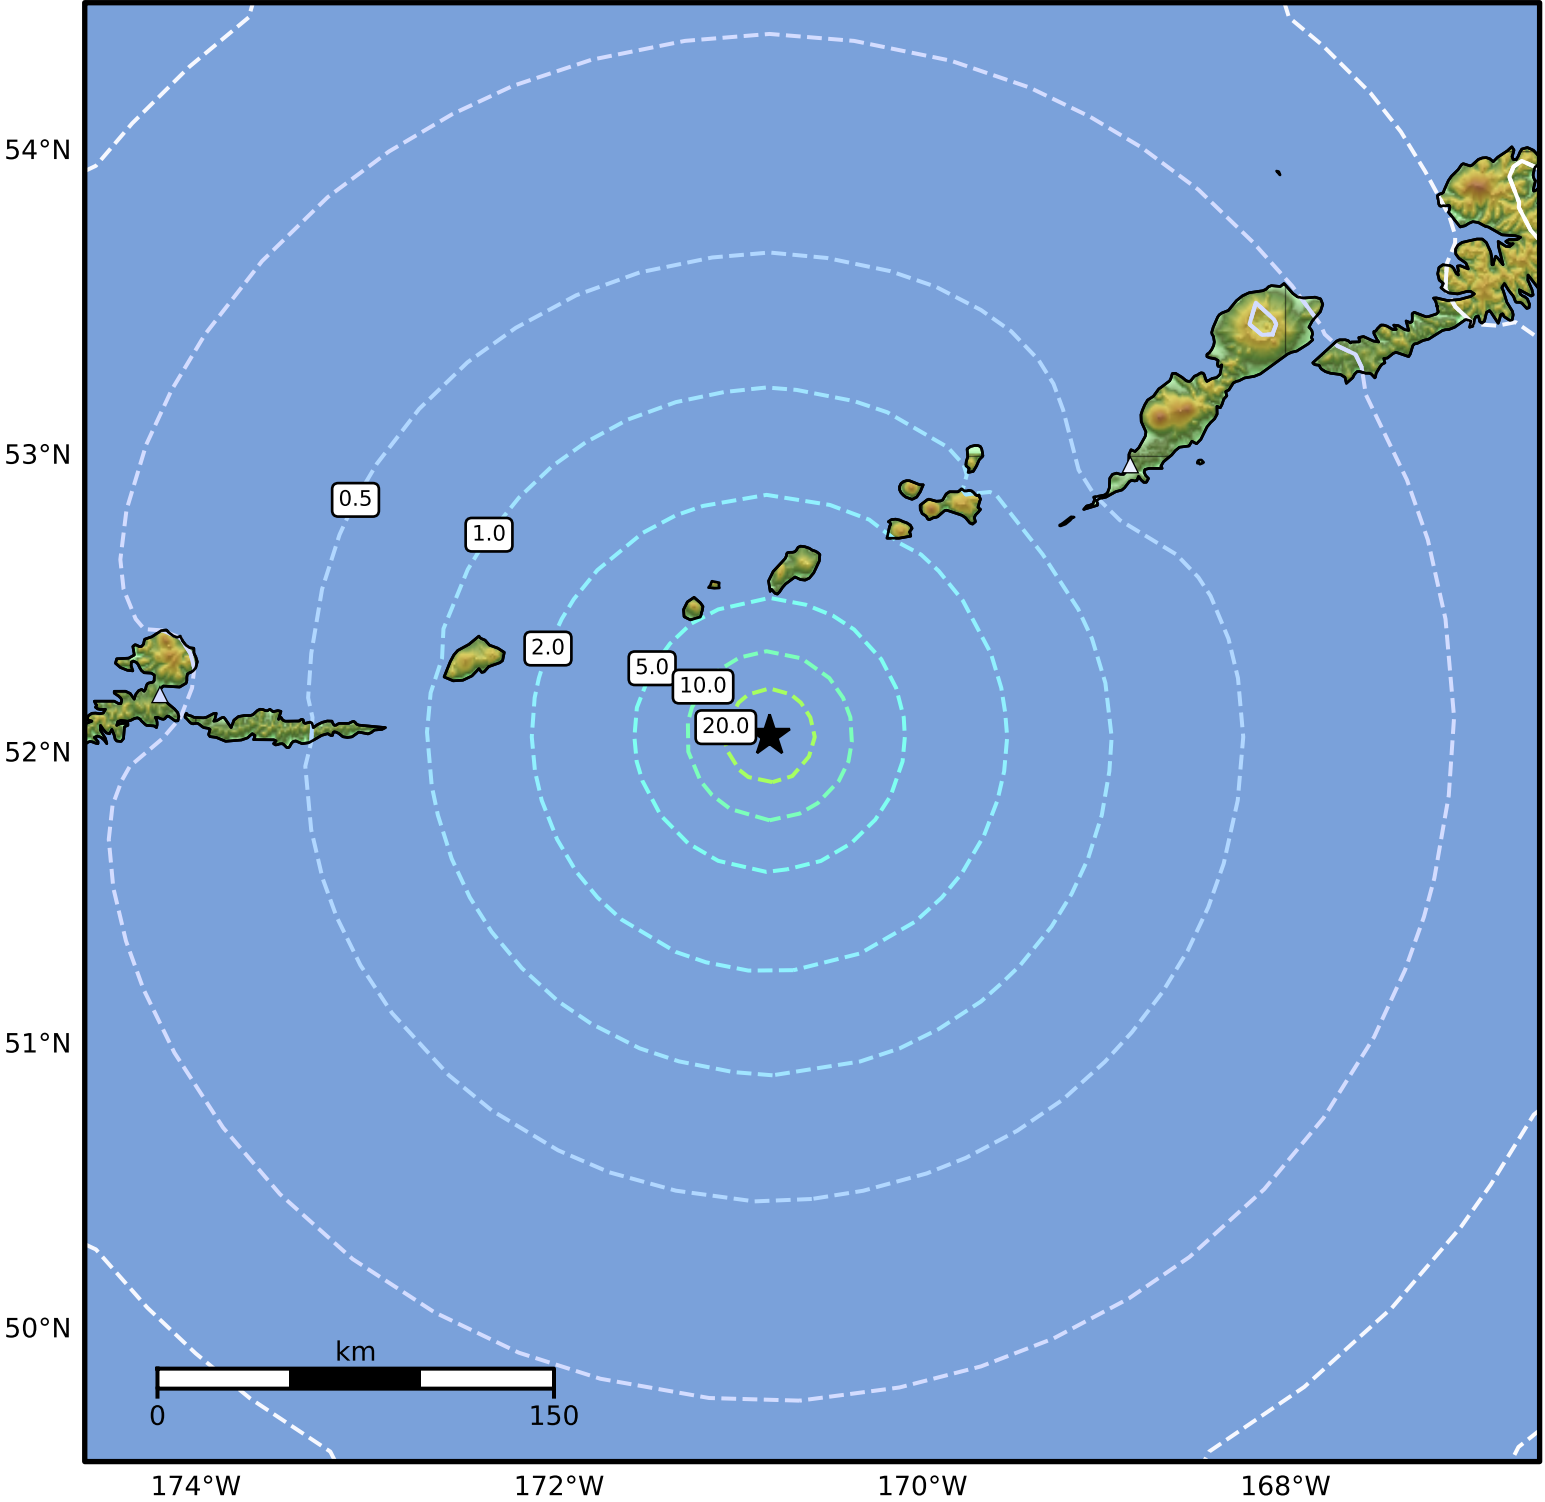

0.3 Second Peak Spectral Acceleration Map Alaska Earthquake Center  
 ShakeMap: 85 km (53 miles) ESE of Amukta Pass  
 Dec 05, 2024 11:48:01 UTC M5.6 N52.06 W170.84 Depth: 12.7km ID:ak024fmhk2pa

<b>SA(0.3) (%g)</b>	<b>0.1</b>	<b>0.2</b>	<b>0.5</b>	<b>1</b>	<b>2</b>	<b>5</b>	<b>10</b>	<b>20</b>	<b>50</b>	<b>100</b>	<b>200</b>
---------------------	------------	------------	------------	----------	----------	----------	-----------	-----------	-----------	------------	------------

Scale based on Worden et al. (2012)

Version 5: Processed 2024-12-05T12:16:26Z

△ Seismic Instrument   ○ Reported Intensity   ★ Epicenter