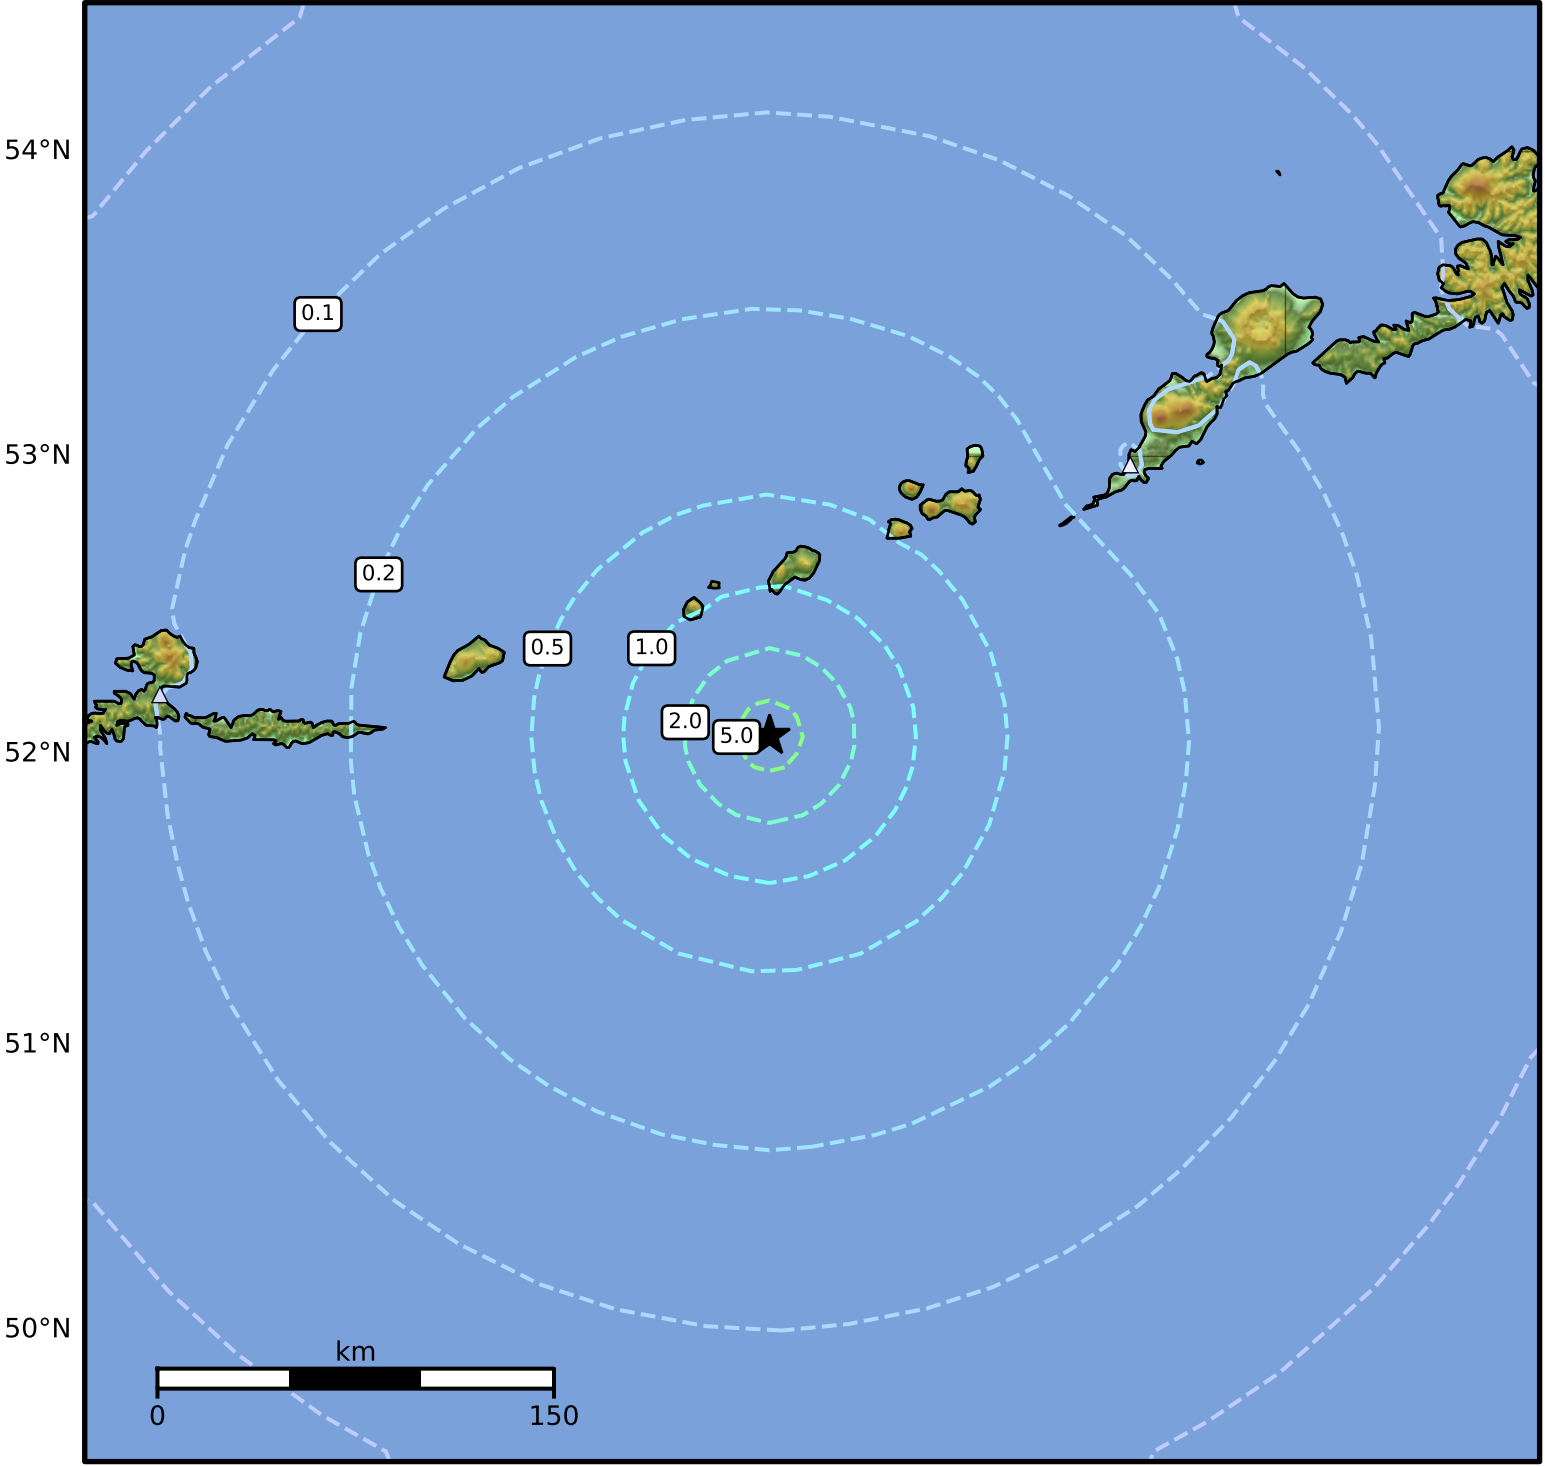

1.0 Second Peak Spectral Acceleration Map Alaska Earthquake Center
 ShakeMap: 85 km (53 miles) ESE of Amukta Pass
 Dec 05, 2024 11:48:01 UTC M5.6 N52.06 W170.84 Depth: 12.7km ID:ak024fmhk2pa

SA(1.0) (%g)	0.1	0.2	0.5	1	2	5	10	20	50	100	200
--------------	-----	-----	-----	---	---	---	----	----	----	-----	-----

Scale based on Worden et al. (2012) Version 5: Processed 2024-12-05T12:16:26Z
 △ Seismic Instrument ○ Reported Intensity ★ Epicenter