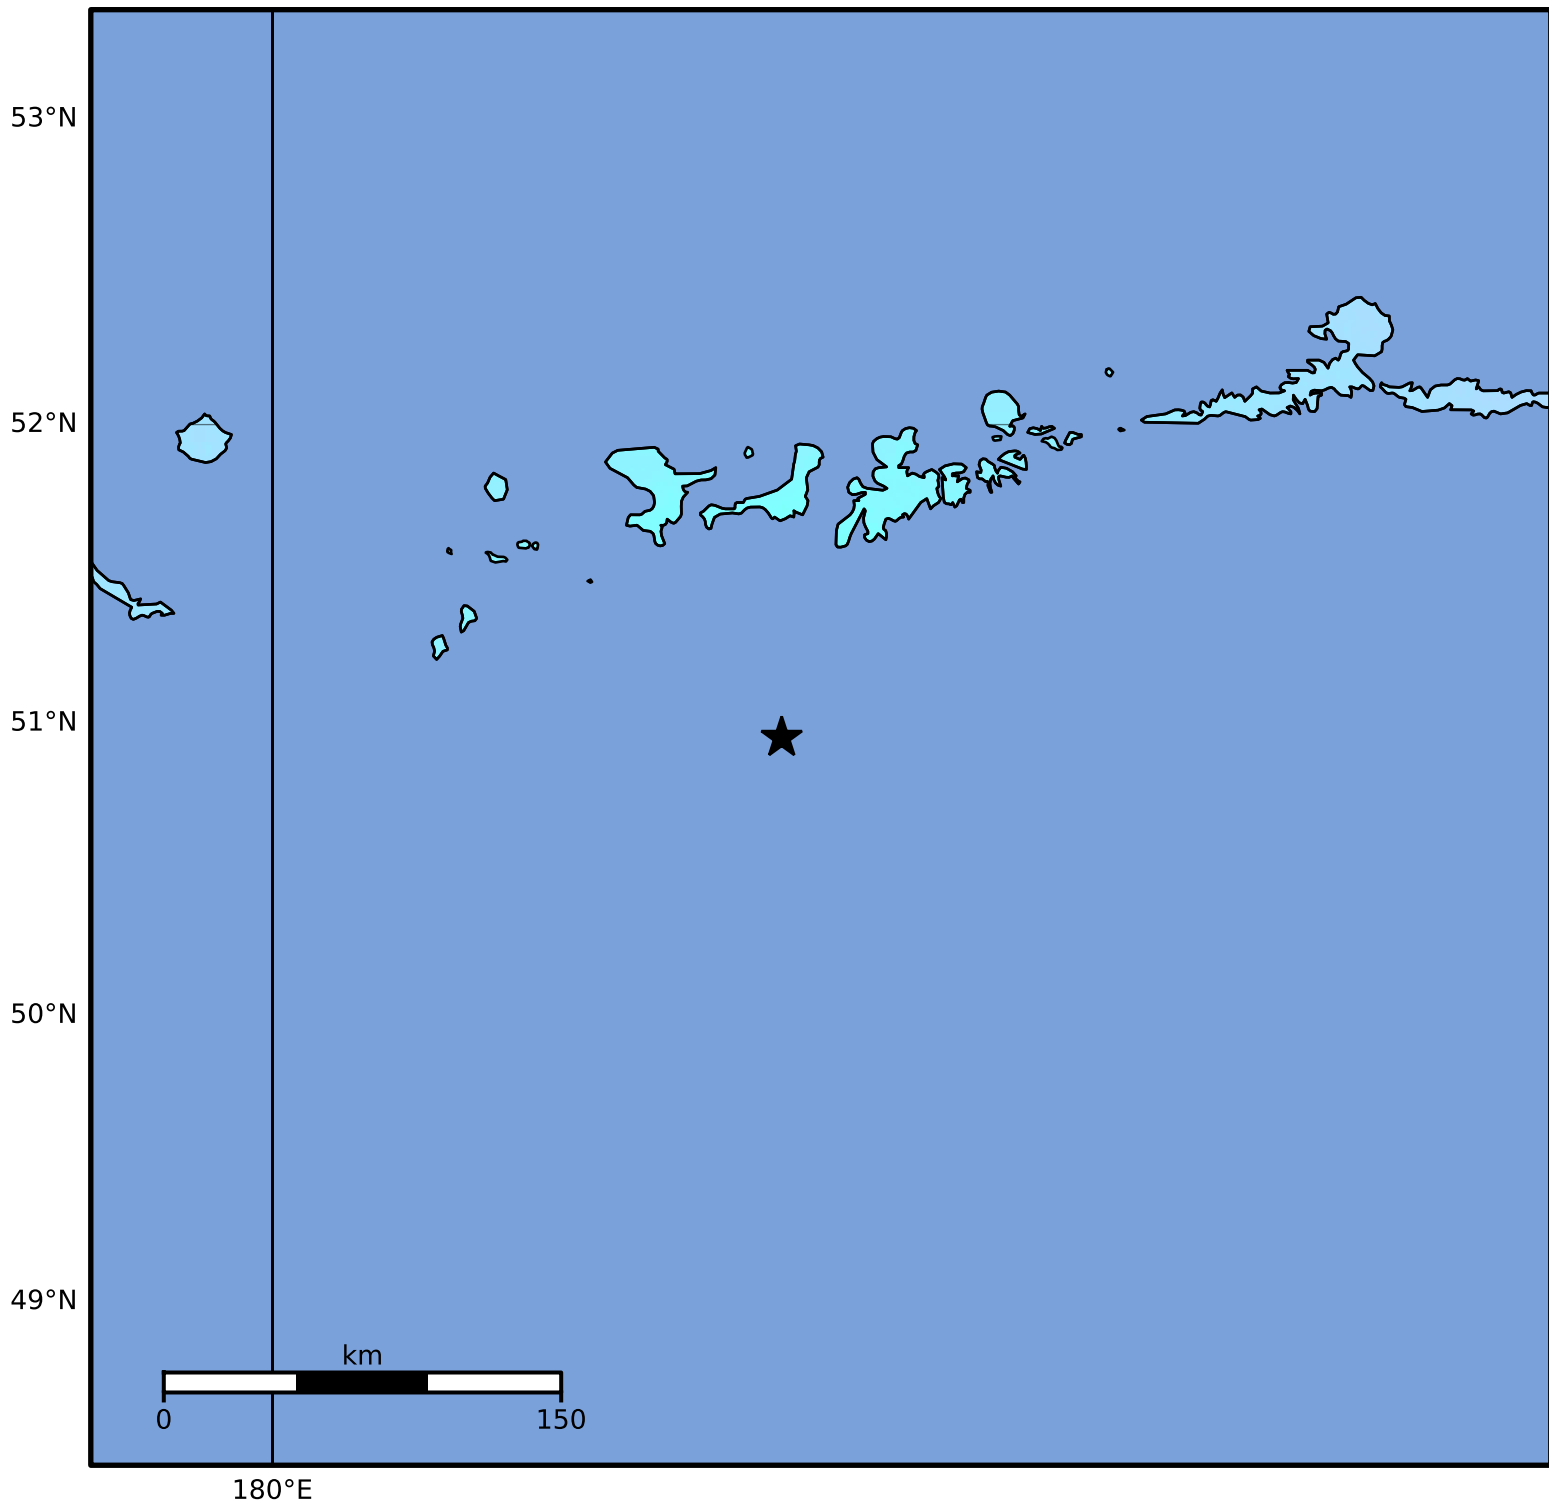

Macroseismic Intensity Map Alaska Earthquake Center  
 ShakeMap: 111 km (69 miles) SSW of Adak  
 Dec 08, 2024 19:57:07 UTC M6.3 N50.95 W177.27 Depth: 7.6km ID:ak024frkzigid

SHAKING	Not felt	Weak	Light	Moderate	Strong	Very strong	Severe	Violent	Extreme
DAMAGE	None	None	None	Very light	Light	Moderate	Moderate/heavy	Heavy	Very heavy
PGA(%g)	<0.0464	0.297	2.76	6.2	11.5	21.5	40.1	74.7	>139
PGV(cm/s)	<0.0215	0.135	1.41	4.65	9.64	20	41.4	85.8	>178
INTENSITY	<b>I</b>	<b>II-III</b>	<b>IV</b>	<b>V</b>	<b>VI</b>	<b>VII</b>	<b>VIII</b>	<b>IX</b>	<b>X+</b>

Scale based on Worden et al. (2012)

Version 7: Processed 2024-12-08T21:22:50Z

△ Seismic Instrument ○ Reported Intensity

★ Epicenter