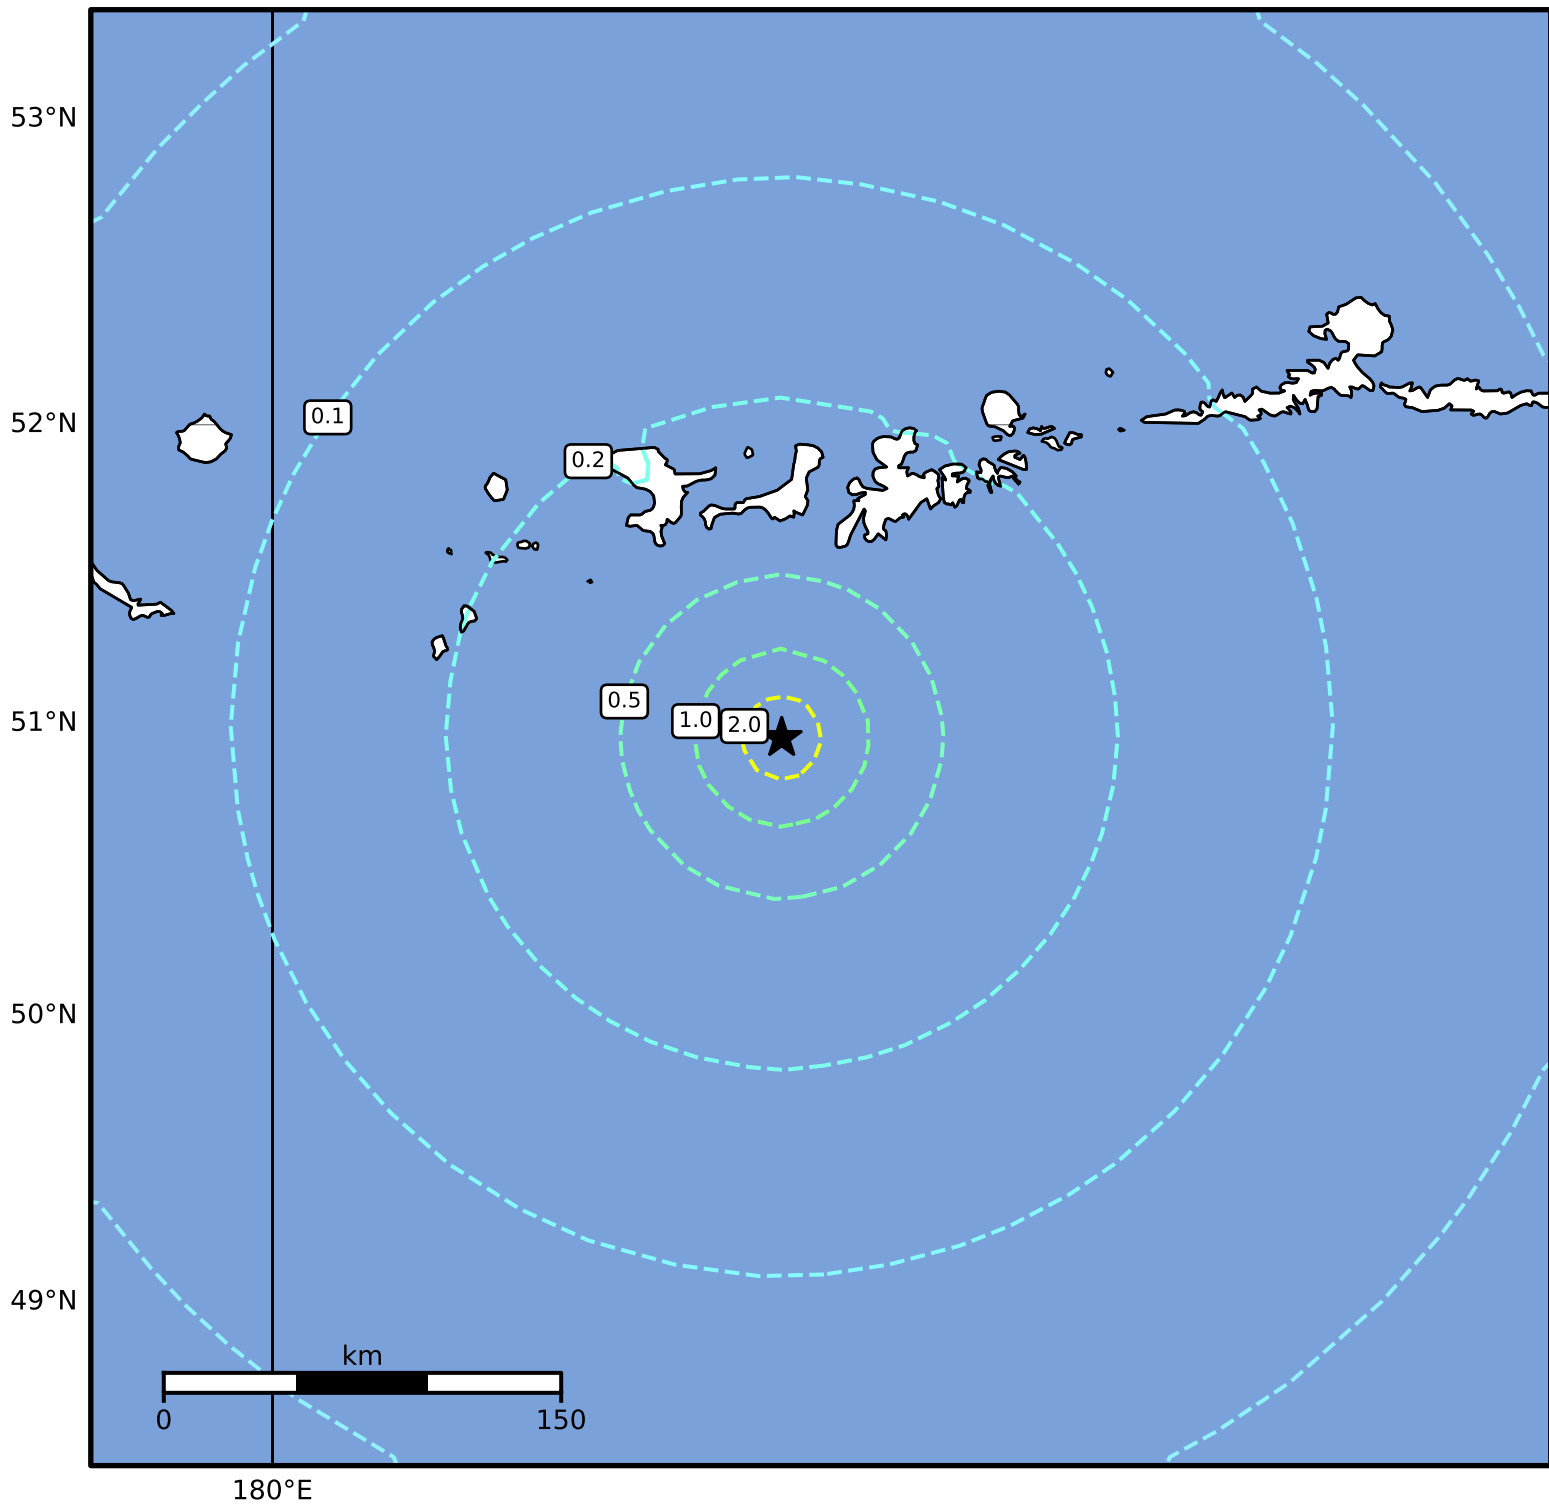

3.0 Second Peak Spectral Acceleration Map Alaska Earthquake Center
ShakeMap: 111 km (69 miles) SSW of Adak
Dec 08, 2024 19:57:07 UTC M6.3 N50.95 W177.27 Depth: 7.6km ID:ak024frkzigid

SA(3.0) (%g)	0.1	0.2	0.5	1	2	5	10	20	50
--------------	-----	-----	-----	---	---	---	----	----	----

Scale based on Worden et al. (2012)

Version 7: Processed 2024-12-08T21:22:50Z

△ Seismic Instrument ○ Reported Intensity

★ Epicenter