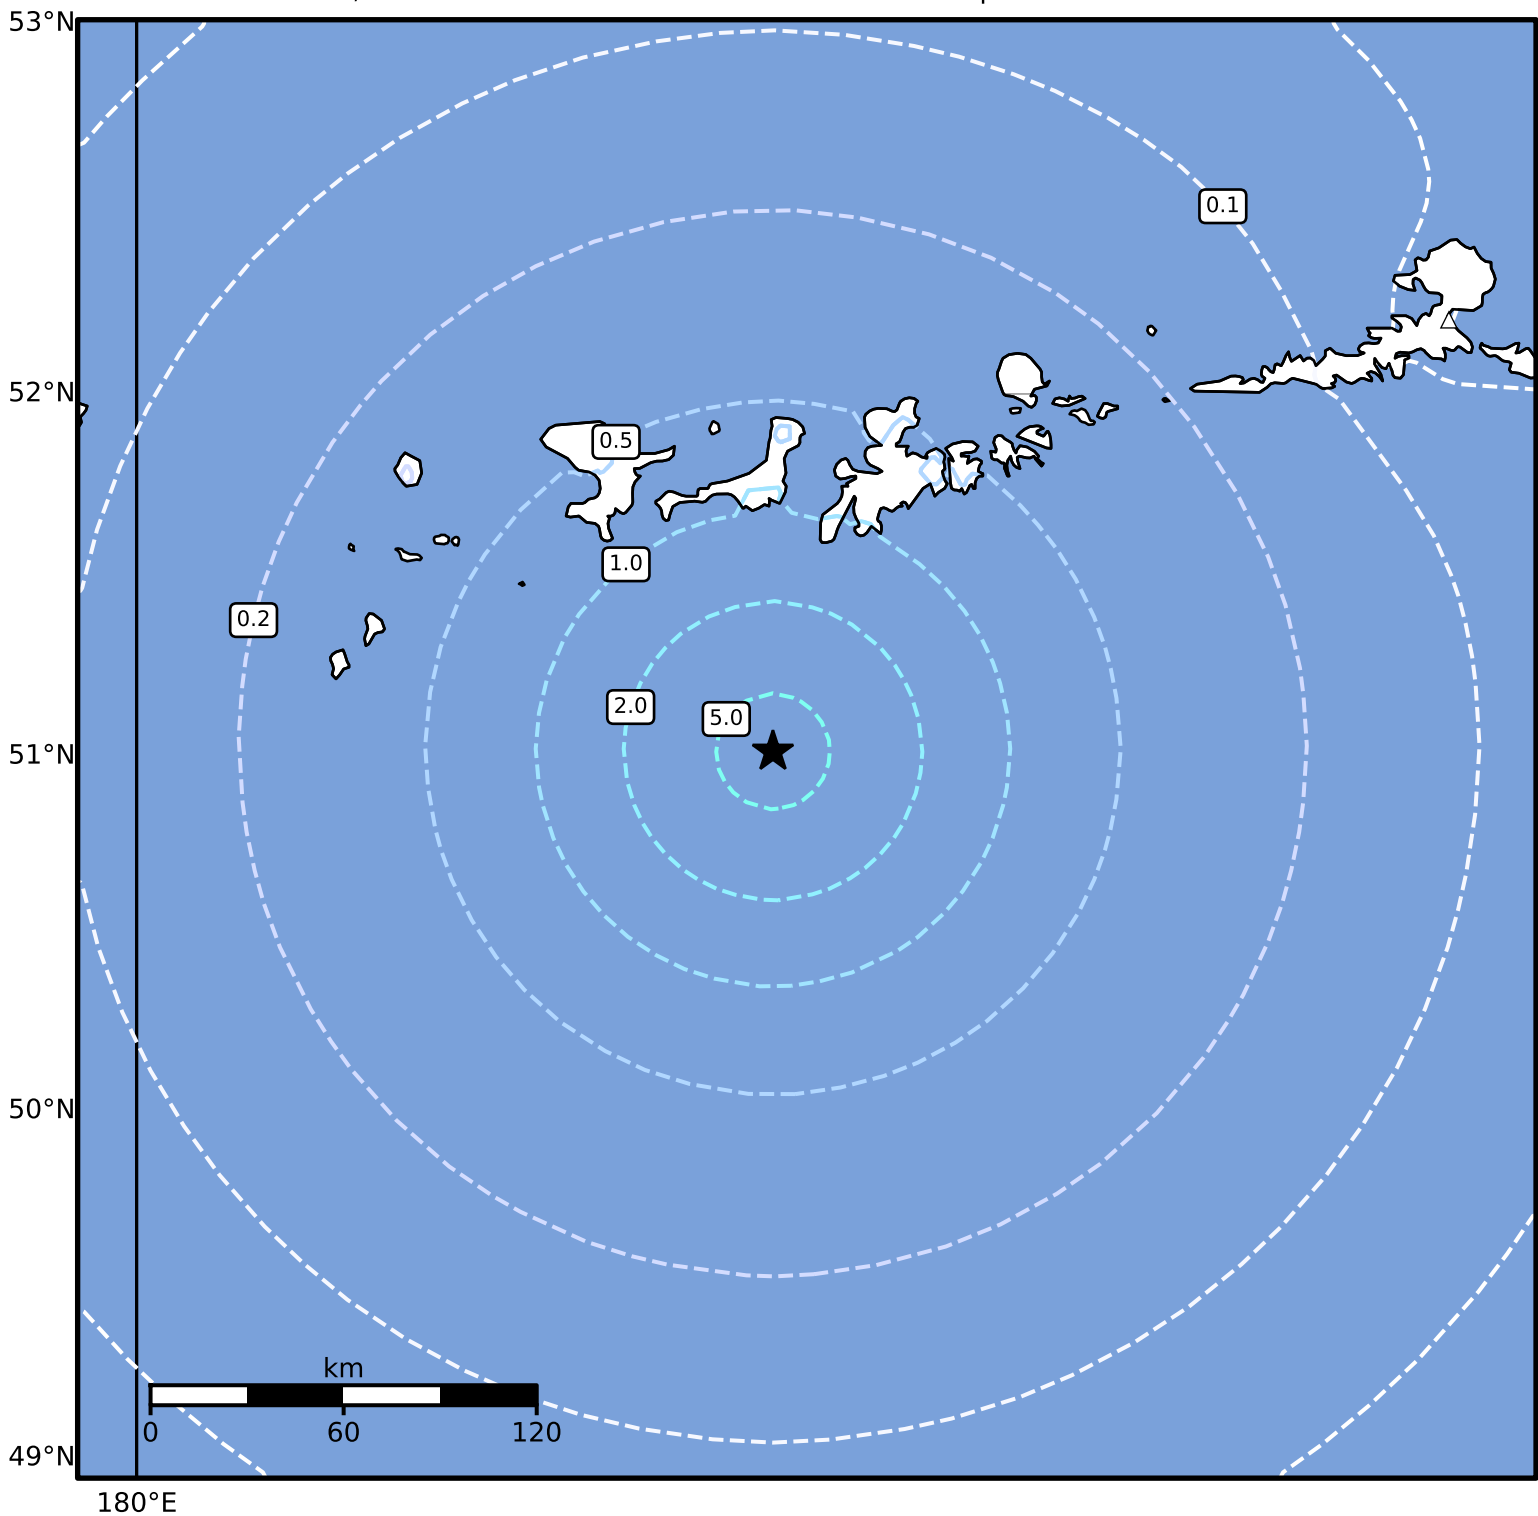

0.3 Second Peak Spectral Acceleration Map Alaska Earthquake Center  
ShakeMap: 103 km (64 miles) SSW of Adak  
Dec 08, 2024 20:01:22 UTC M5.0 N51.01 W177.19 Depth: 25.4km ID:ak024frl8z0n

SA(0.3) (%g)	0.1	0.2	0.5	1	2	5	10	20	50	100	200
--------------	-----	-----	-----	---	---	---	----	----	----	-----	-----

Scale based on Worden et al. (2012)

Version 4: Processed 2024-12-08T21:35:21Z

△ Seismic Instrument ○ Reported Intensity

★ Epicenter