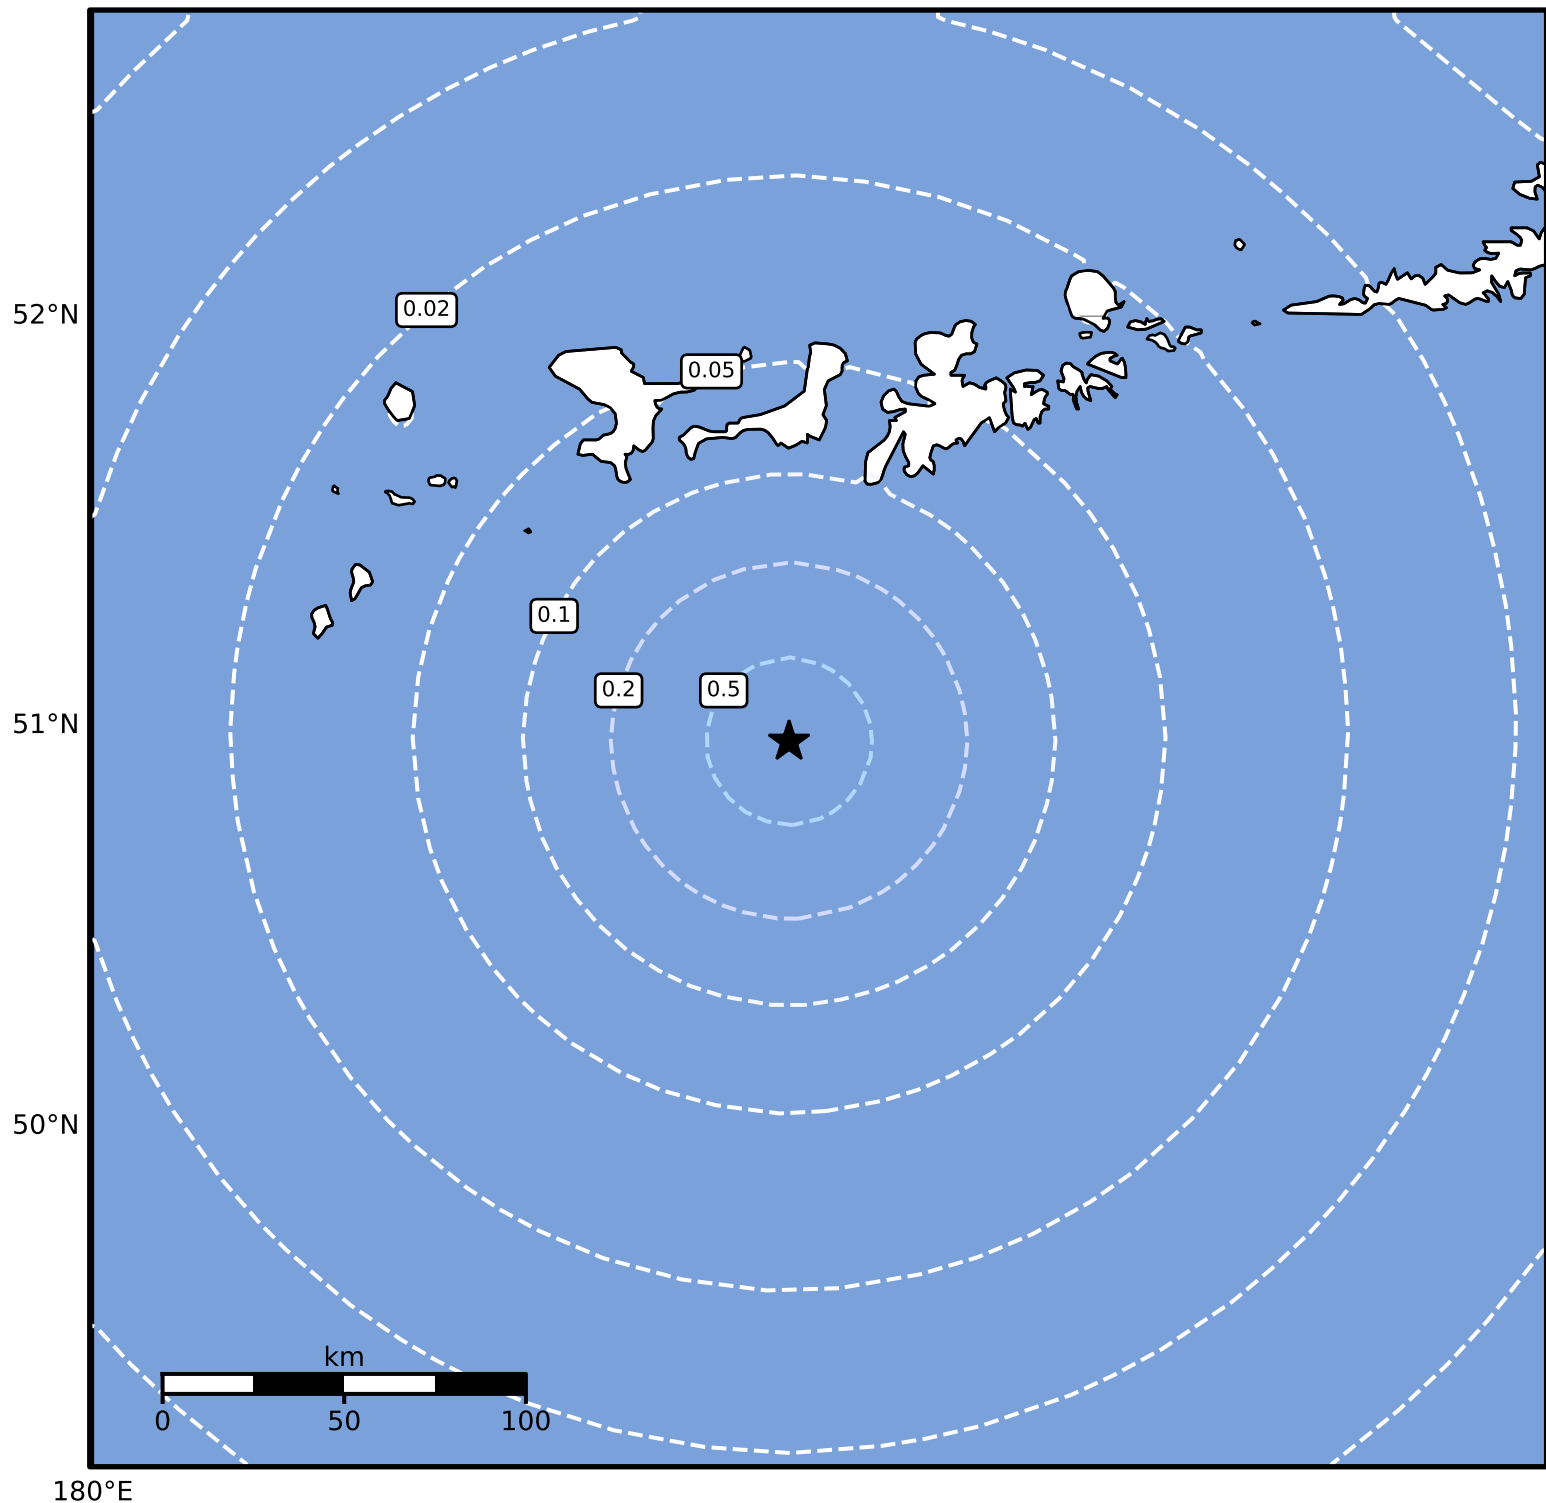

0.3 Second Peak Spectral Acceleration Map Alaska Earthquake Center
ShakeMap: 110 km (68 miles) SSW of Adak
Dec 08, 2024 20:09:04 UTC M3.9 N50.96 W177.28 Depth: 25.6km ID:ak024frianbg

SA(0.3) (%g)	0.1	0.2	0.5	1	2	5	10	20	50	100	200
---------------------	------------	------------	------------	----------	----------	----------	-----------	-----------	-----------	------------	------------

Scale based on Worden et al. (2012)

Version 2: Processed 2024-12-08T21:02:09Z

△ Seismic Instrument ○ Reported Intensity

★ Epicenter