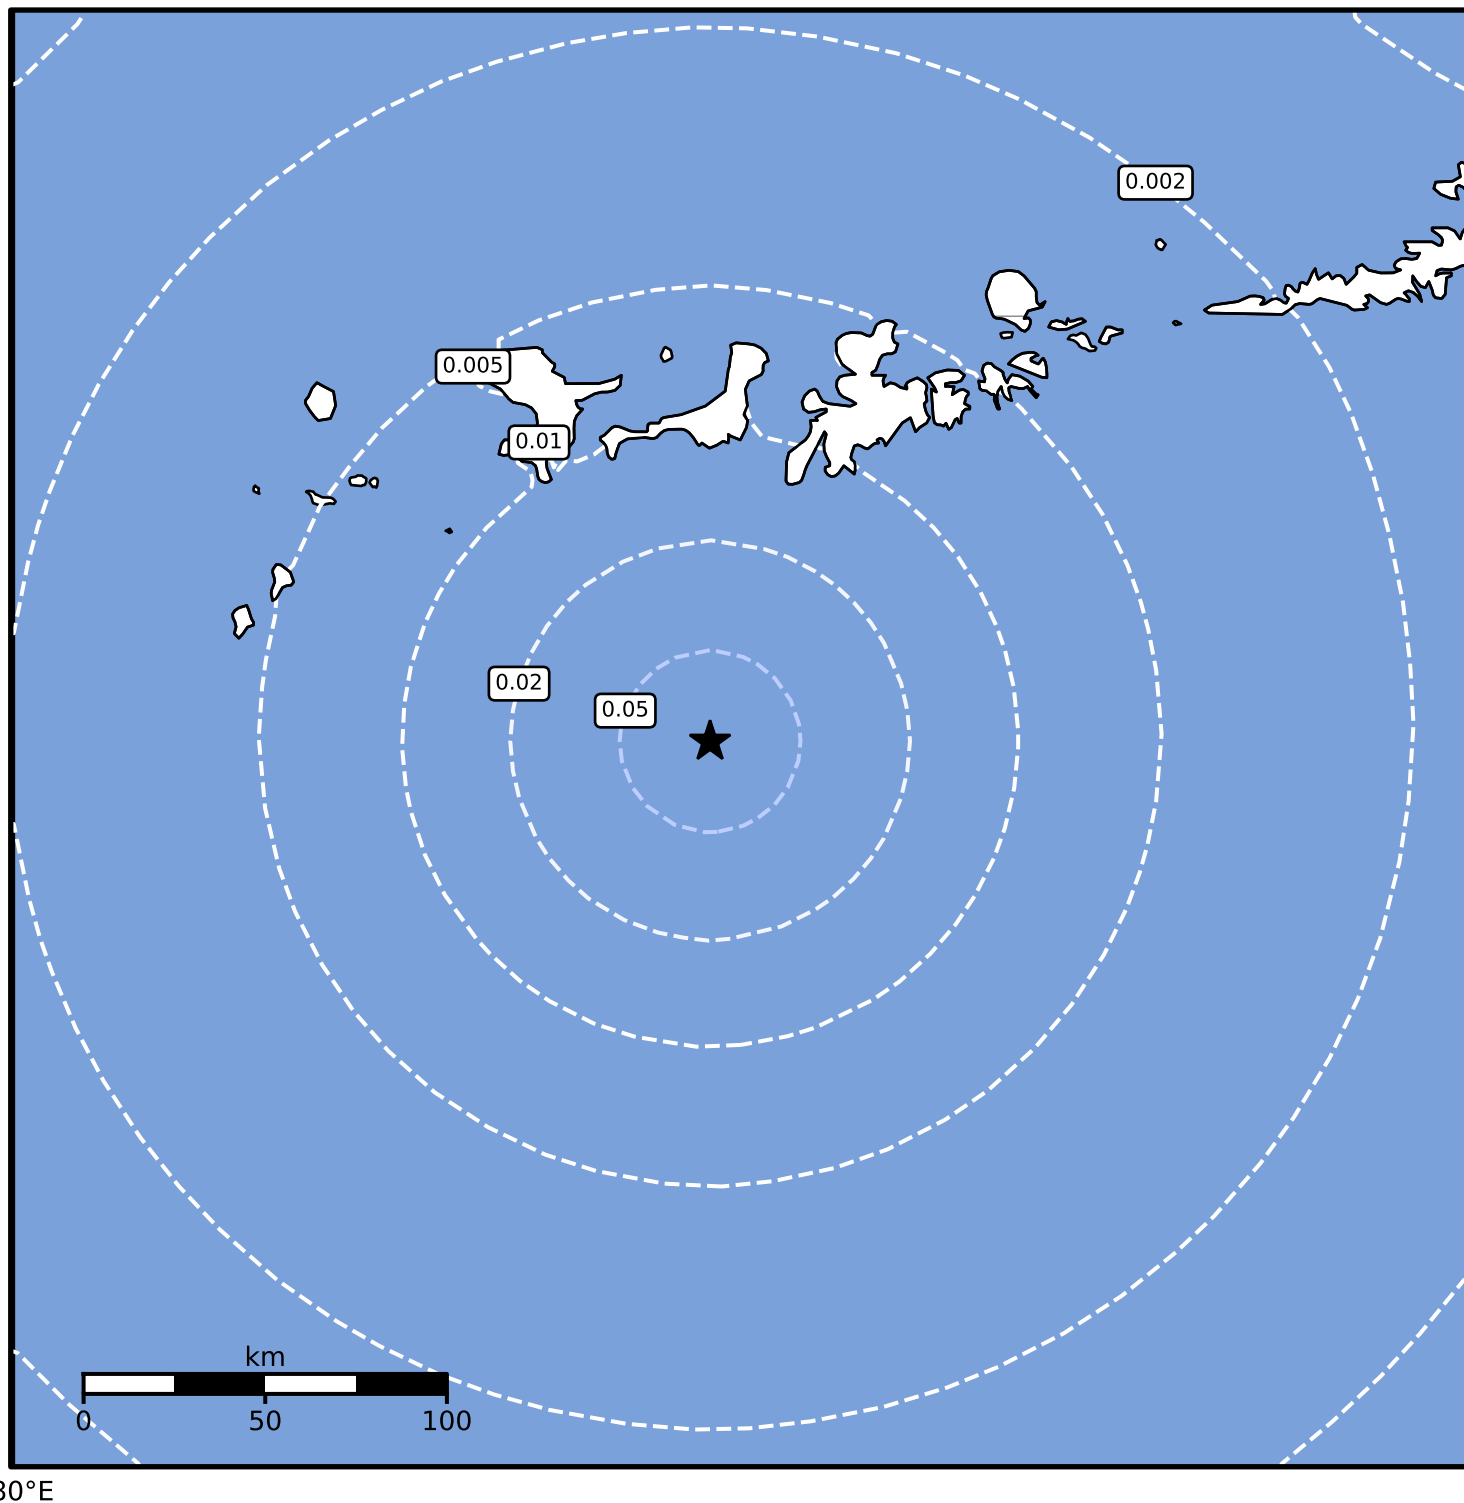

1.0 Second Peak Spectral Acceleration Map Alaska Earthquake Center
ShakeMap: 110 km (68 miles) SSW of Adak
Dec 08, 2024 20:09:04 UTC M3.9 N50.96 W177.28 Depth: 25.6km ID:ak024frianbg

SA(1.0) (%g)	0.1	0.2	0.5	1	2	5	10	20	50	100	200
--------------	-----	-----	-----	---	---	---	----	----	----	-----	-----

Scale based on Worden et al. (2012)

Version 2: Processed 2024-12-08T21:02:09Z

△ Seismic Instrument ○ Reported Intensity

★ Epicenter