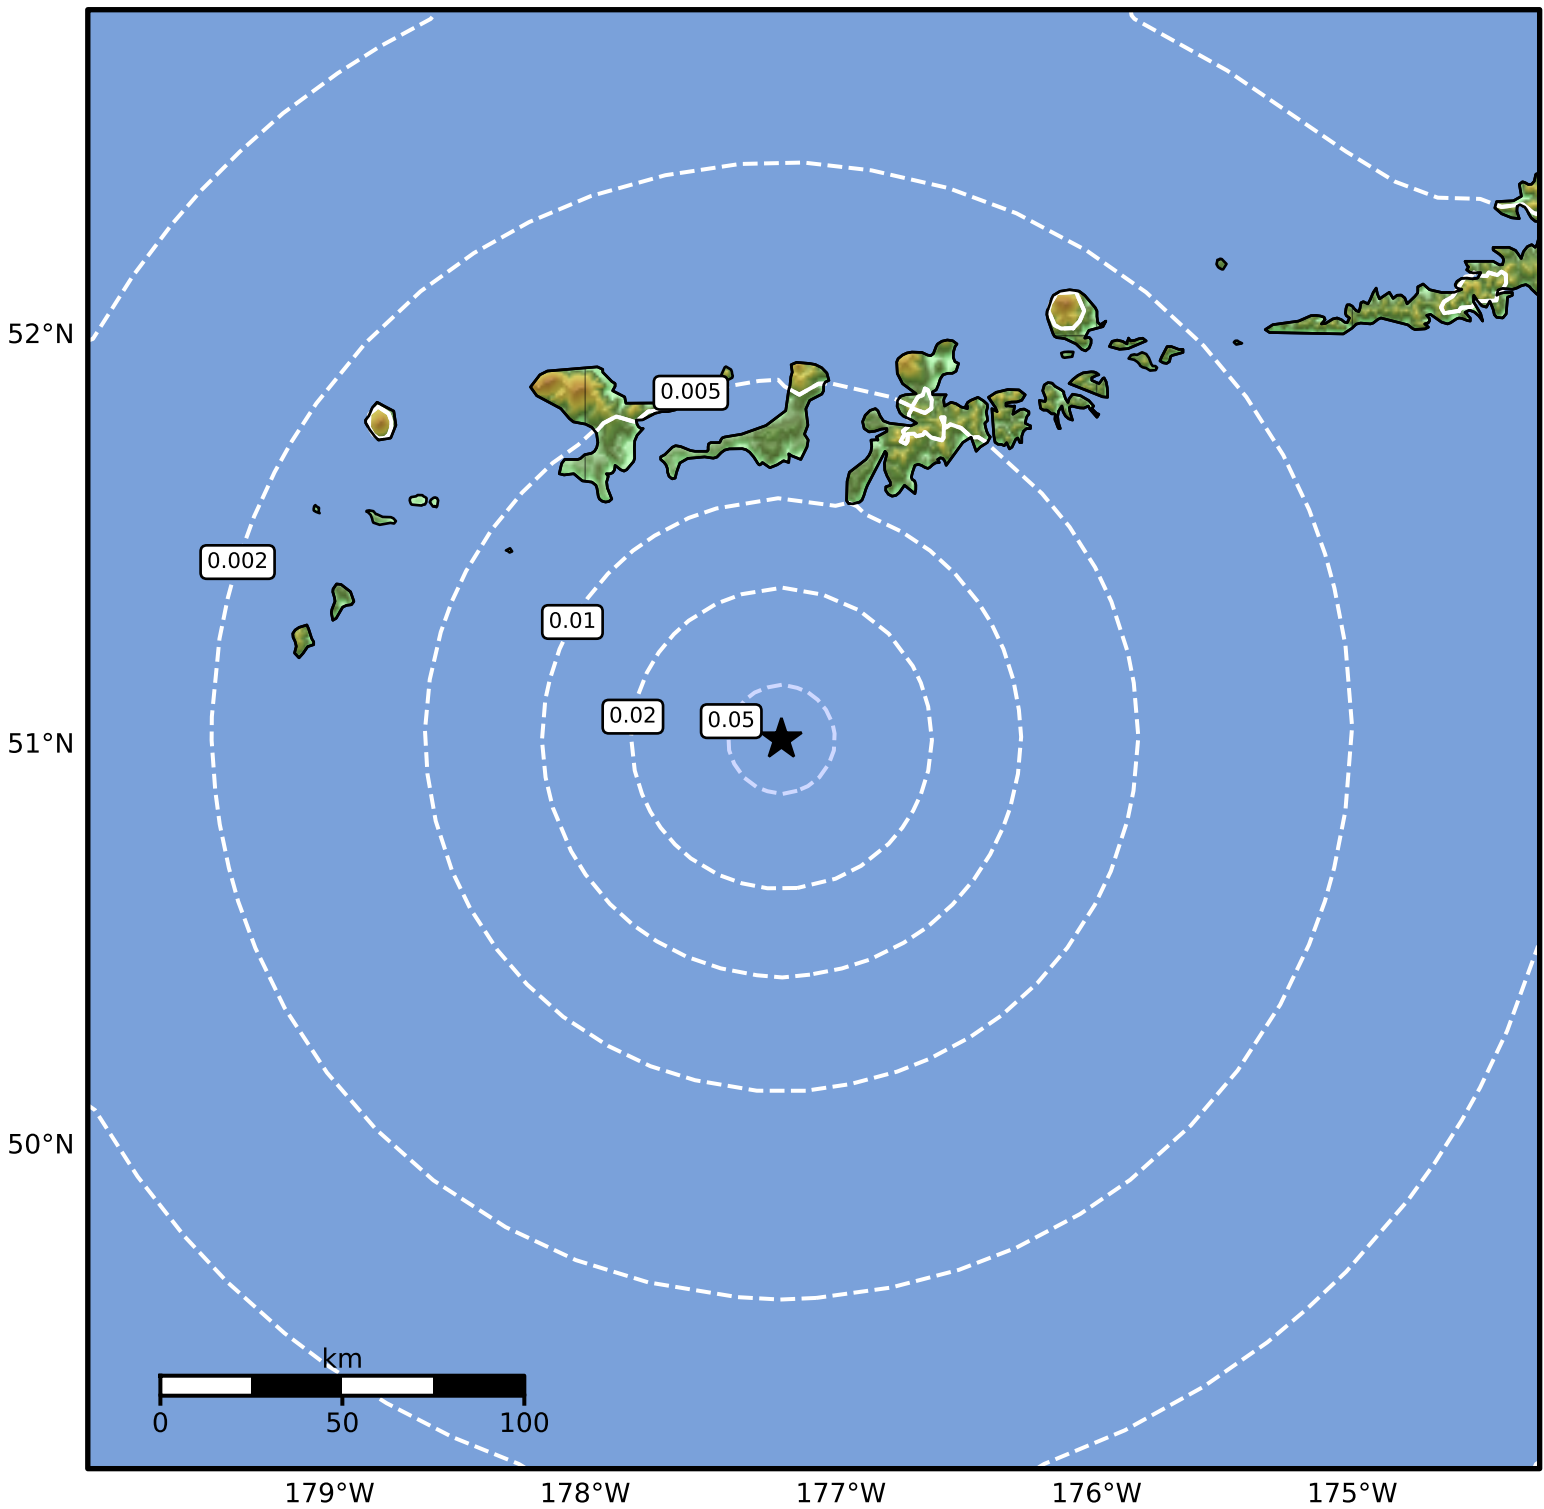

Peak Ground Velocity Map Alaska Earthquake Center
ShakeMap: 104 km (65 miles) SSW of Adak
Dec 08, 2024 20:13:59 UTC M3.7 N51.01 W177.23 Depth: 27.3km ID:ak024frrlpik

Scale based on Worden et al. (2012)

Version 2: Processed 2024-12-08T21:09:03Z

△ Seismic Instrument ○ Reported Intensity

★ Epicenter