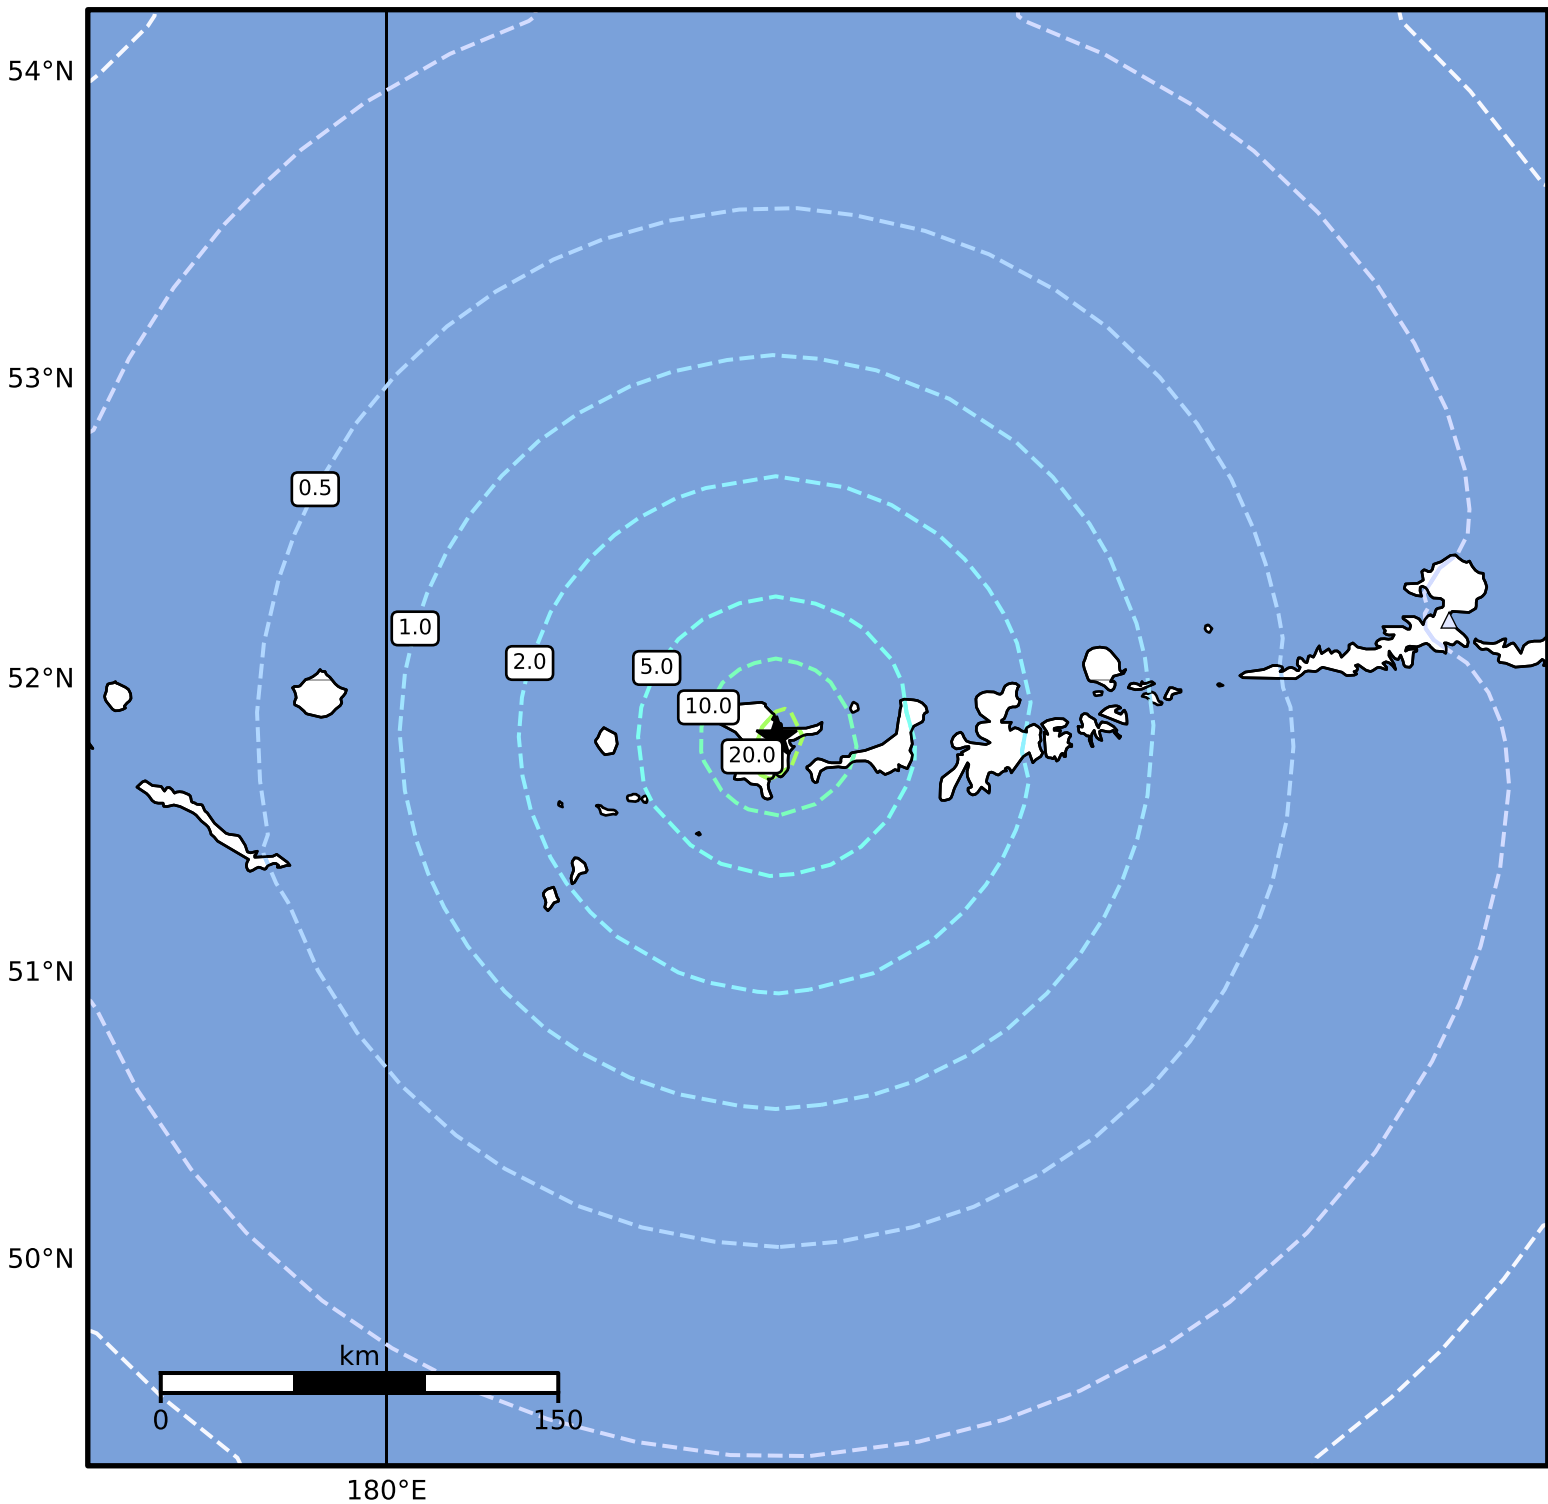

0.3 Second Peak Spectral Acceleration Map Alaska Earthquake Center
 ShakeMap: 84 km (52 miles) W of Adak
 Dec 08, 2024 20:39:20 UTC M5.4 N51.81 W177.87 Depth: 20.8km ID:ak024frlh40v

SA(0.3) (%g)	0.1	0.2	0.5	1	2	5	10	20	50	100	200
--------------	-----	-----	-----	---	---	---	----	----	----	-----	-----

Scale based on Worden et al. (2012)

Version 4: Processed 2024-12-08T22:05:29Z

△ Seismic Instrument ○ Reported Intensity

★ Epicenter