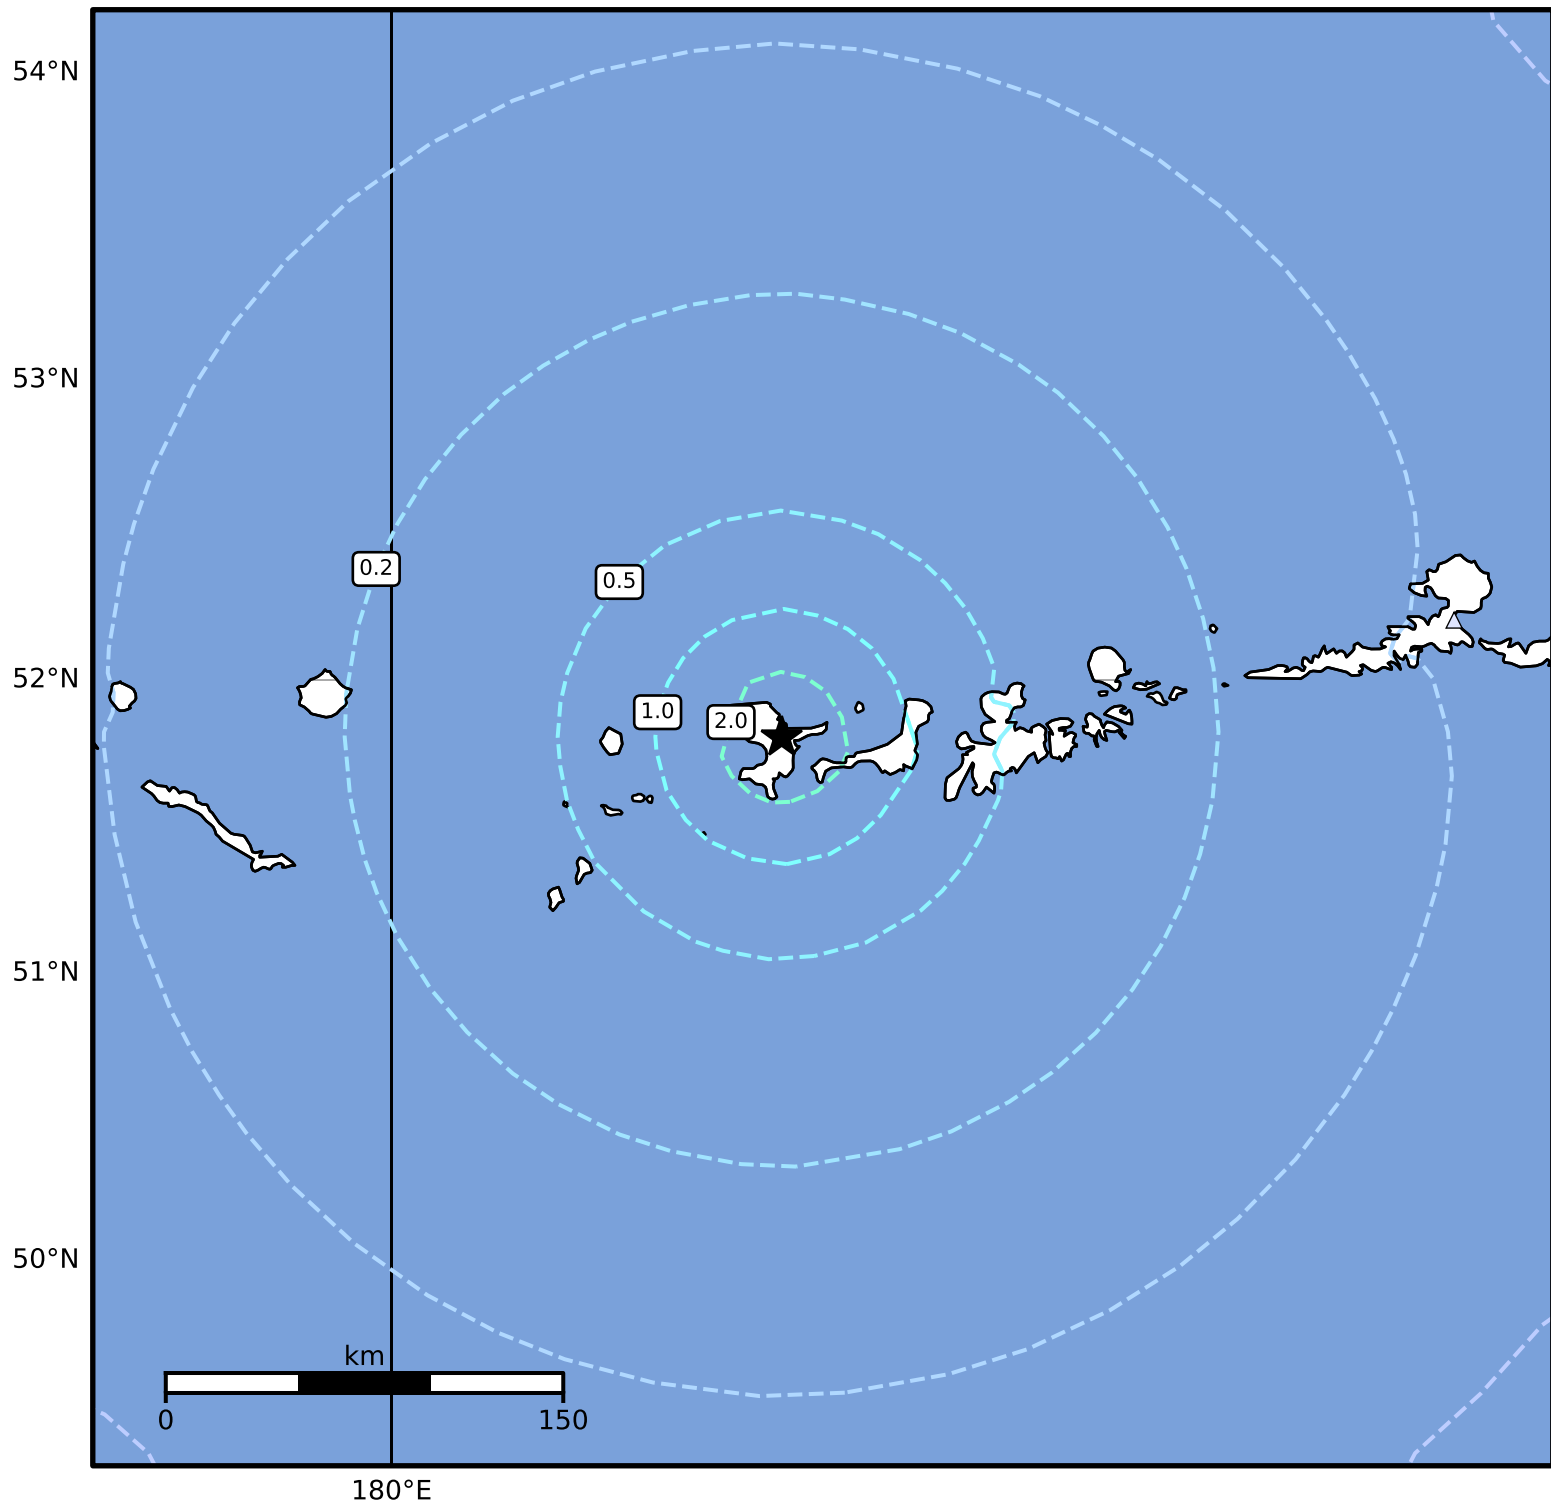

1.0 Second Peak Spectral Acceleration Map Alaska Earthquake Center
ShakeMap: 84 km (52 miles) W of Adak
Dec 08, 2024 20:39:20 UTC M5.4 N51.81 W177.87 Depth: 20.8km ID:ak024frlh40v

SA(1.0) (%g)	0.1	0.2	0.5	1	2	5	10	20	50	100	200
--------------	-----	-----	-----	---	---	---	----	----	----	-----	-----

Scale based on Worden et al. (2012)

Version 4: Processed 2024-12-08T22:05:29Z

△ Seismic Instrument ○ Reported Intensity

★ Epicenter