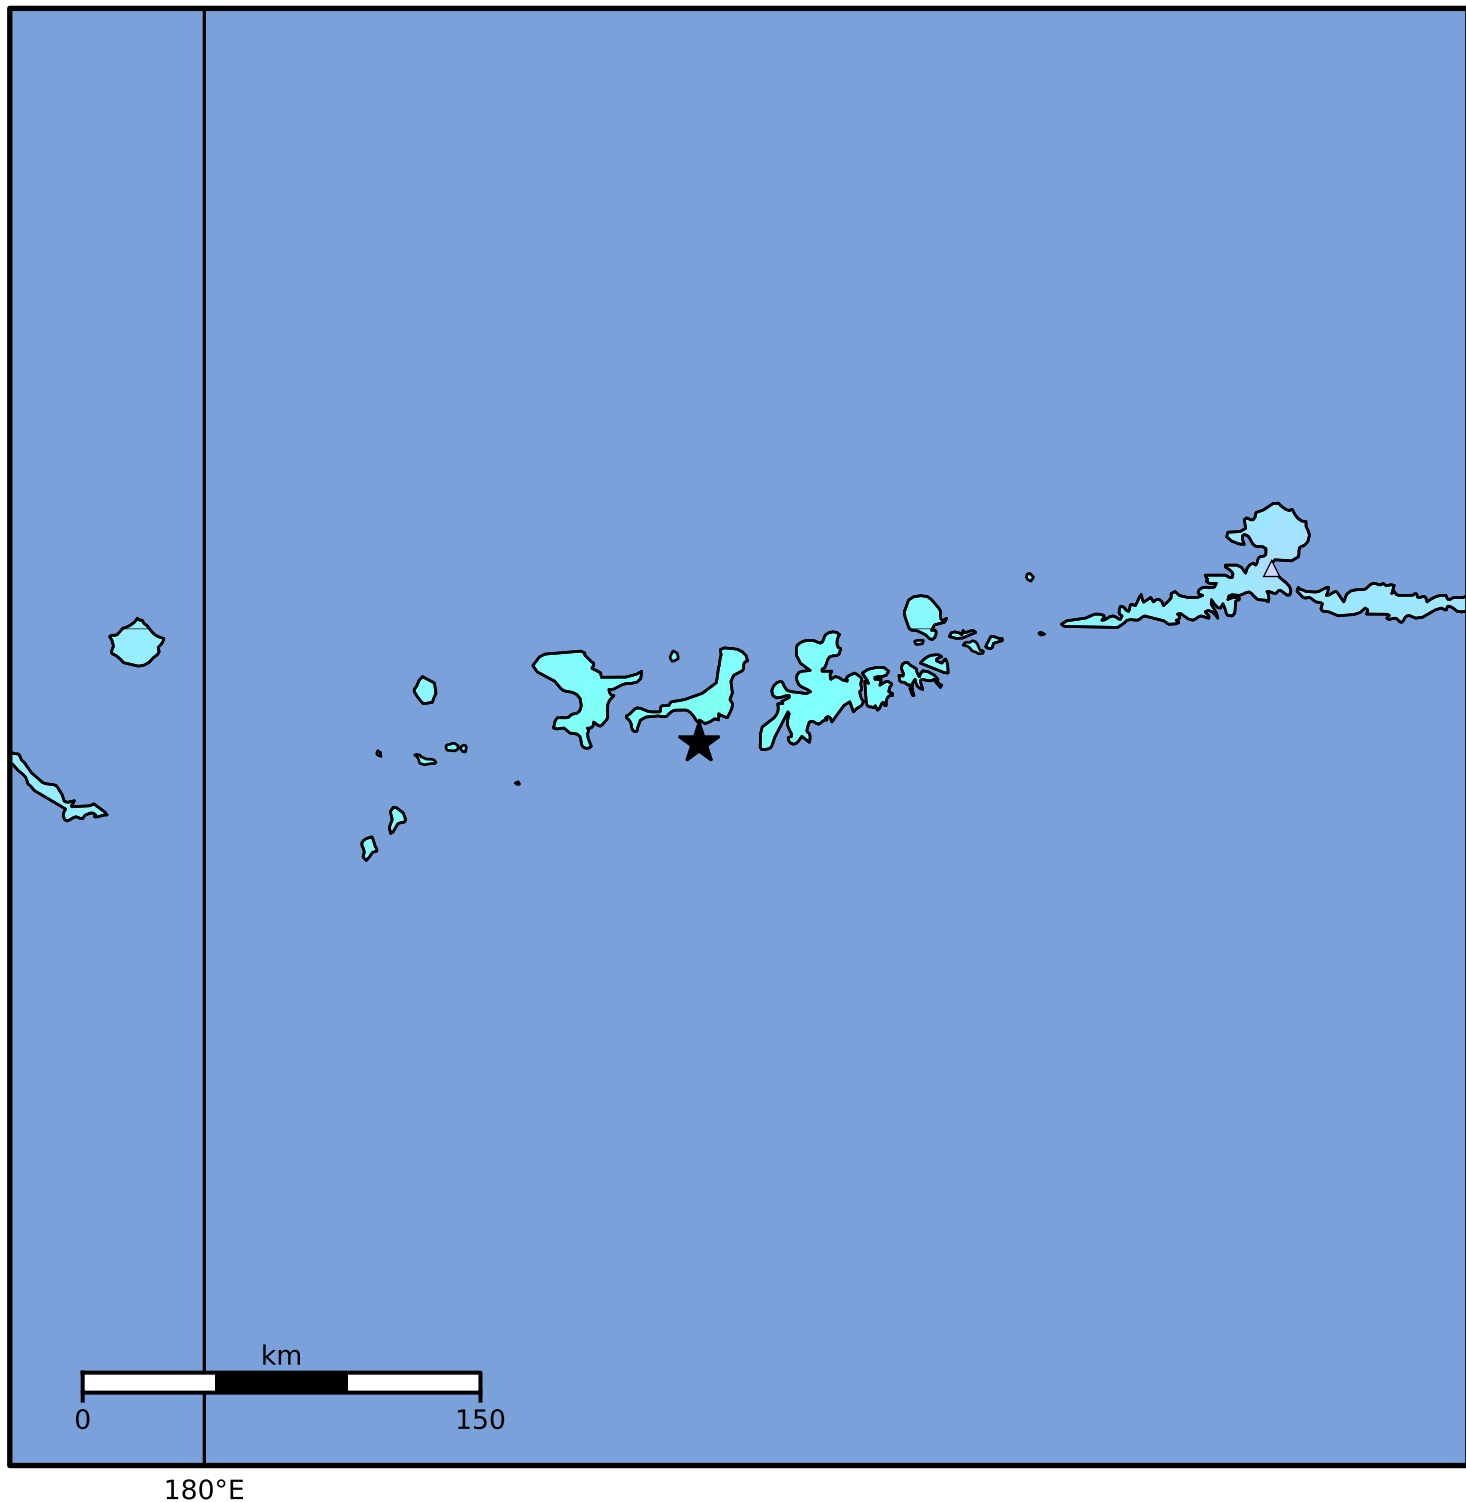

Macroseismic Intensity Map Alaska Earthquake Center
 ShakeMap: 54 km (34 miles) WSW of Adak
 Dec 08, 2024 21:03:07 UTC M5.8 N51.61 W177.31 Depth: 131.2km ID:ak024frlusae

SHAKING	Not felt	Weak	Light	Moderate	Strong	Very strong	Severe	Violent	Extreme
DAMAGE	None	None	None	Very light	Light	Moderate	Moderate/heavy	Heavy	Very heavy
PGA(%g)	<0.0464	0.297	2.76	6.2	11.5	21.5	40.1	74.7	>139
PGV(cm/s)	<0.0215	0.135	1.41	4.65	9.64	20	41.4	85.8	>178
INTENSITY	I	II-III	IV	V	VI	VII	VIII	IX	X+

Scale based on Worden et al. (2012)

Version 2: Processed 2024-12-08T23:18:09Z

△ Seismic Instrument ○ Reported Intensity

★ Epicenter