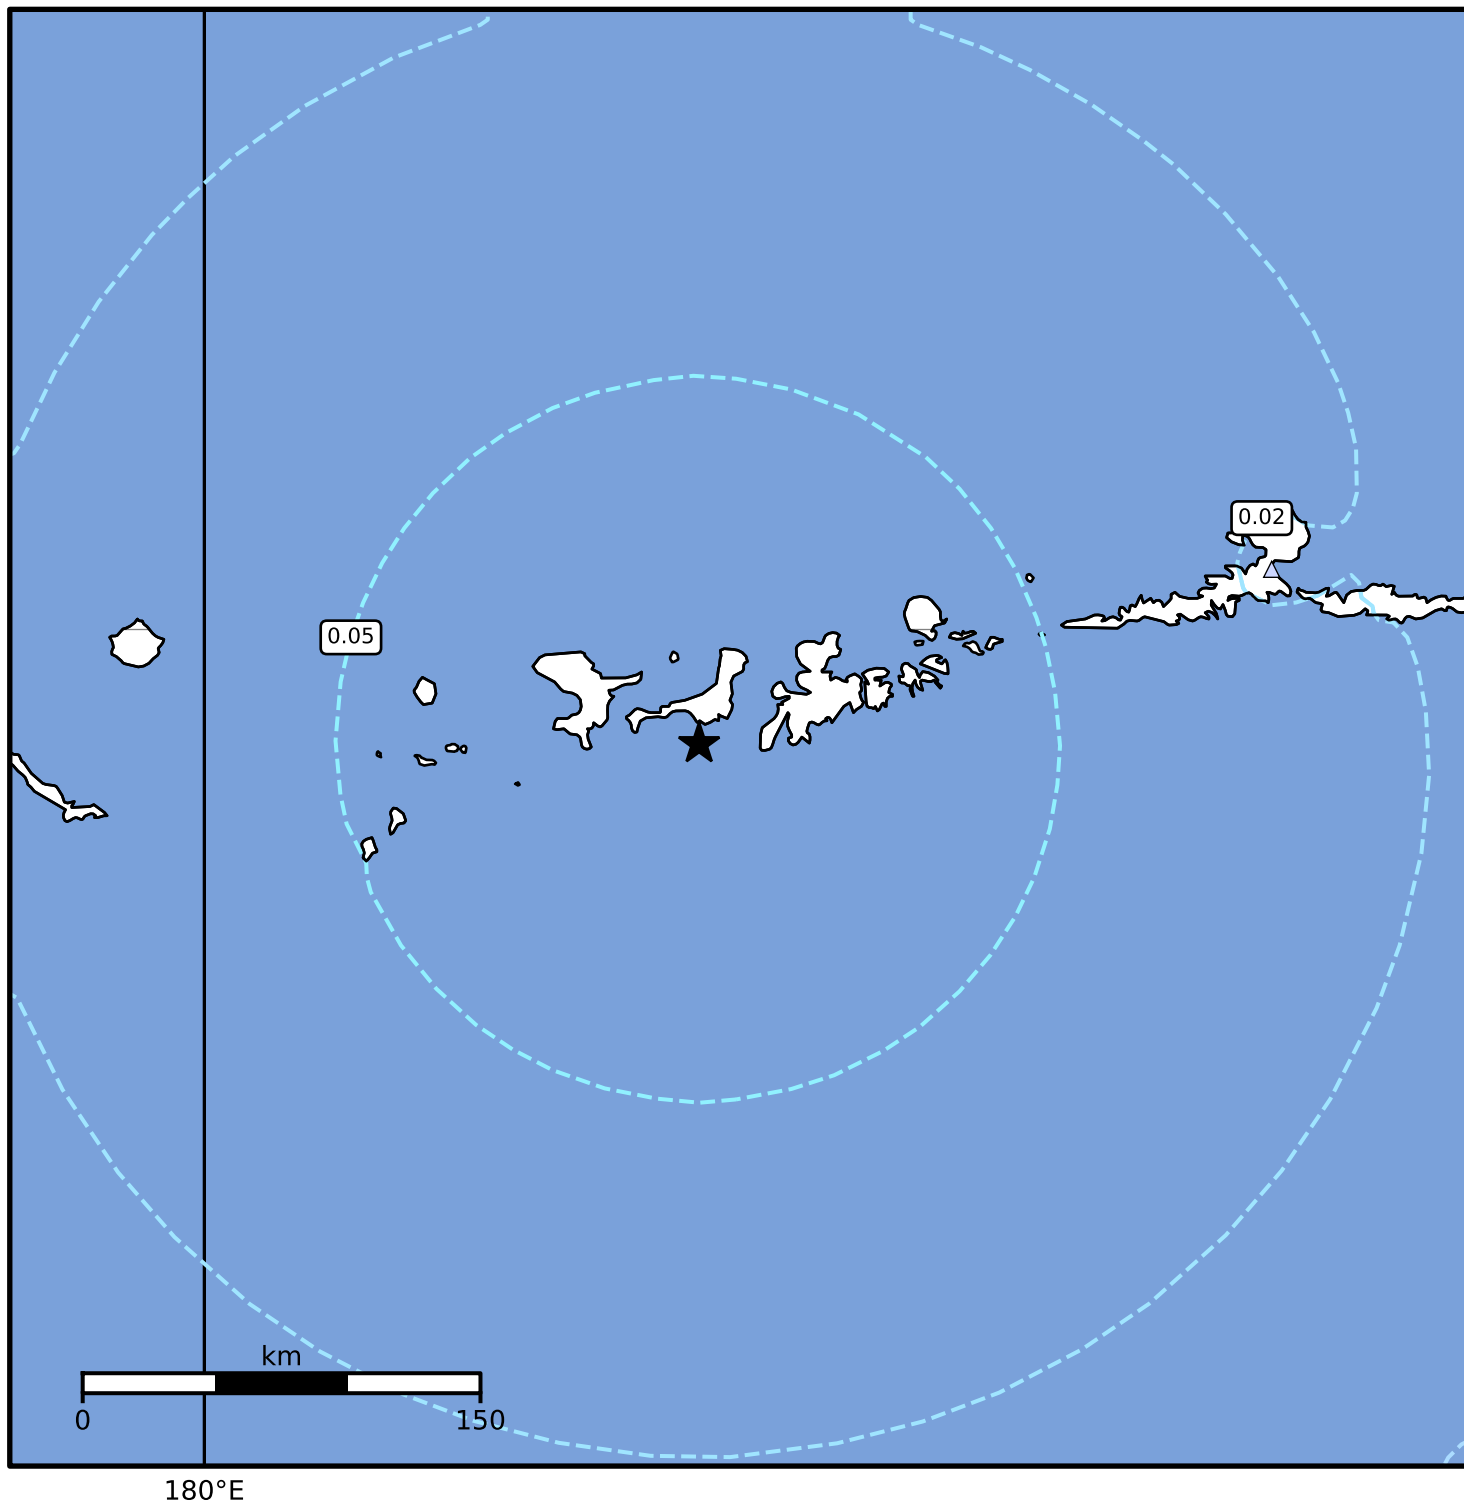

3.0 Second Peak Spectral Acceleration Map Alaska Earthquake Center
ShakeMap: 54 km (34 miles) WSW of Adak
Dec 08, 2024 21:03:07 UTC M5.8 N51.61 W177.31 Depth: 131.2km ID:ak024firlusae

Scale based on Worden et al. (2012)

Version 2: Processed 2024-12-08T23:18:09Z

△ Seismic Instrument ○ Reported Intensity

★ Epicenter