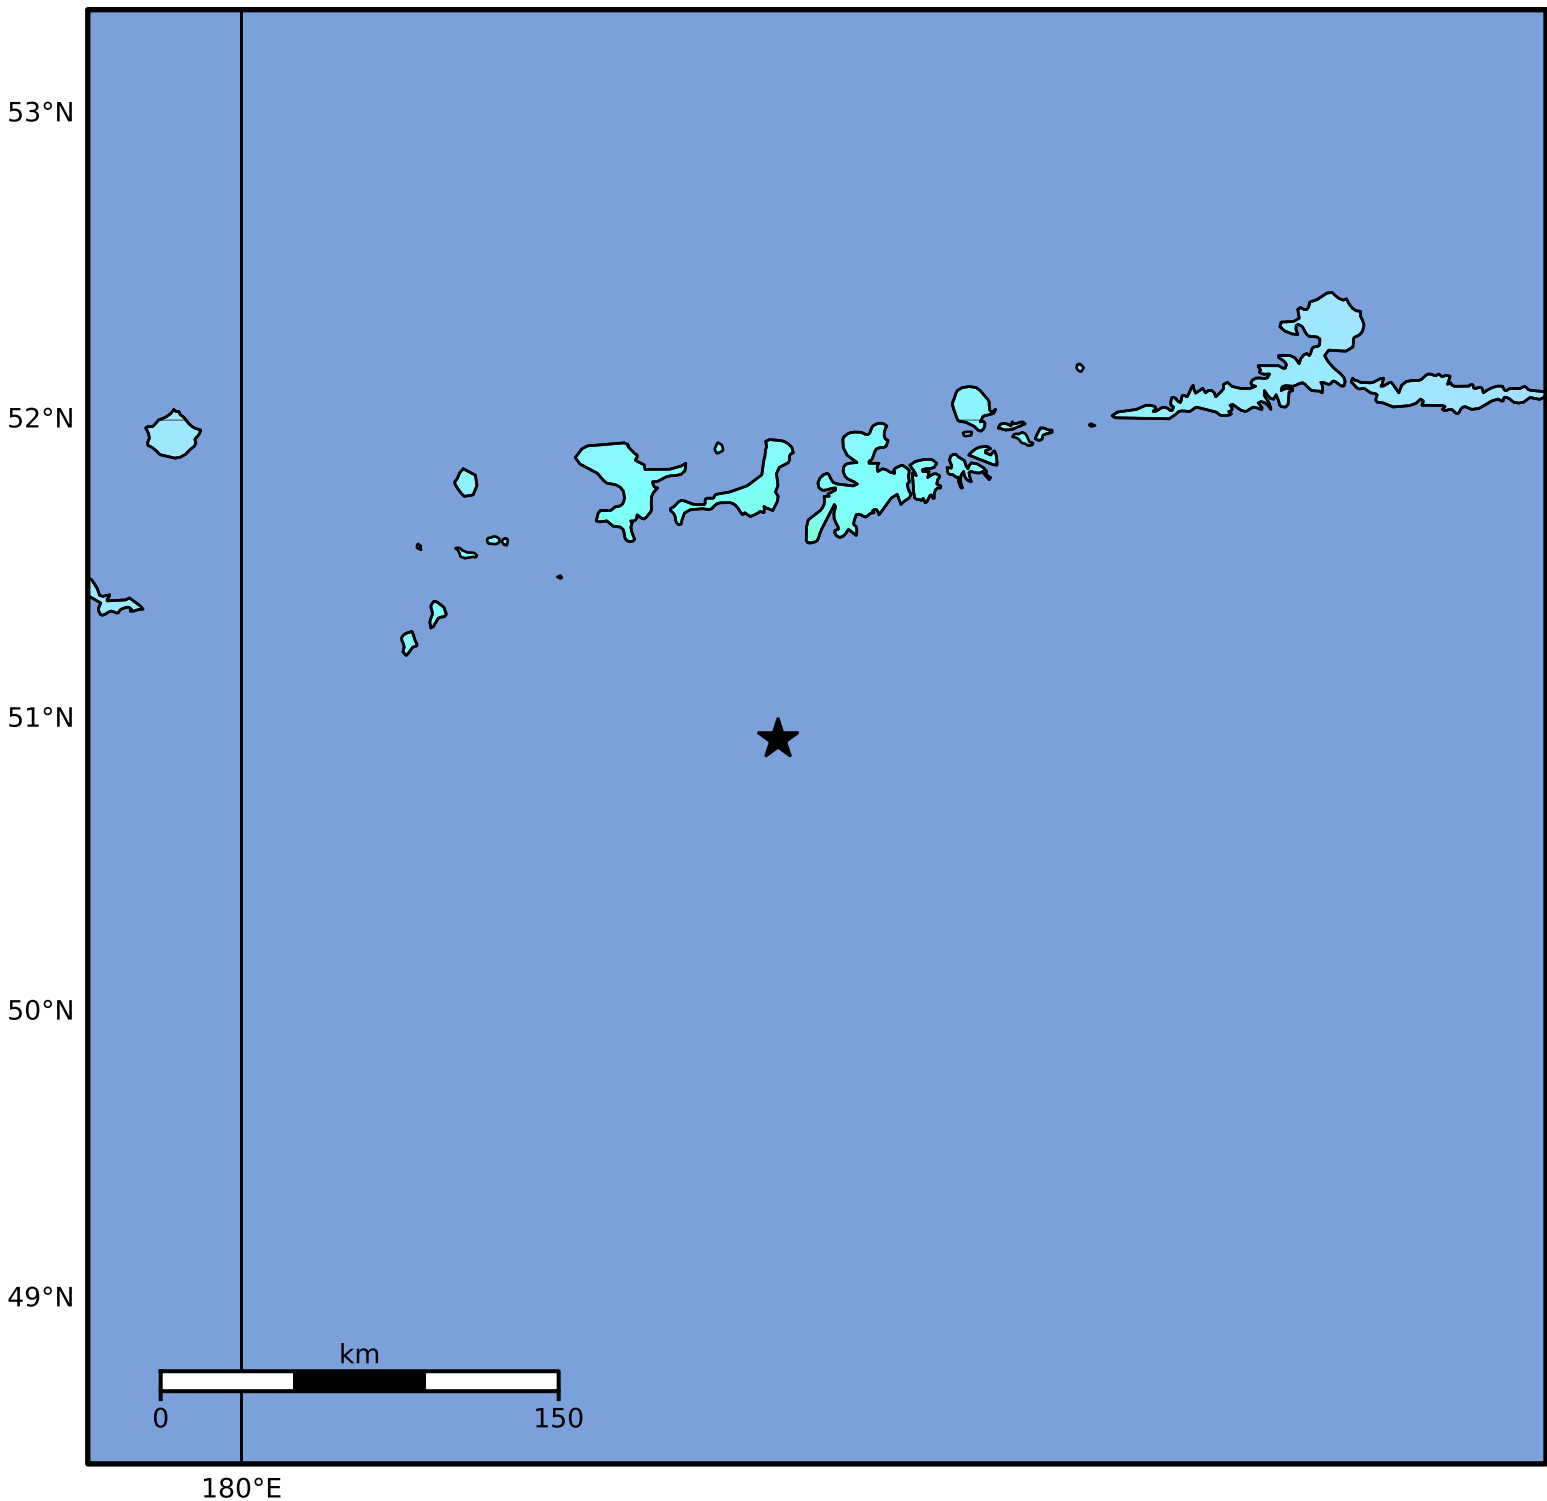

Macroseismic Intensity Map Alaska Earthquake Center
 ShakeMap: 110 km (68 miles) SSW of Adak
 Dec 09, 2024 00:15:31 UTC M6.3 N50.93 W177.13 Depth: 25.6km ID:ak024fswynve

SHAKING	Not felt	Weak	Light	Moderate	Strong	Very strong	Severe	Violent	Extreme
DAMAGE	None	None	None	Very light	Light	Moderate	Moderate/heavy	Heavy	Very heavy
PGA(%g)	<0.0464	0.297	2.76	6.2	11.5	21.5	40.1	74.7	>139
PGV(cm/s)	<0.0215	0.135	1.41	4.65	9.64	20	41.4	85.8	>178
INTENSITY	I	II-III	IV	V	VI	VII	VIII	IX	X+

Scale based on Worden et al. (2012)

Version 4: Processed 2024-12-09T03:08:39Z

△ Seismic Instrument ○ Reported Intensity

★ Epicenter