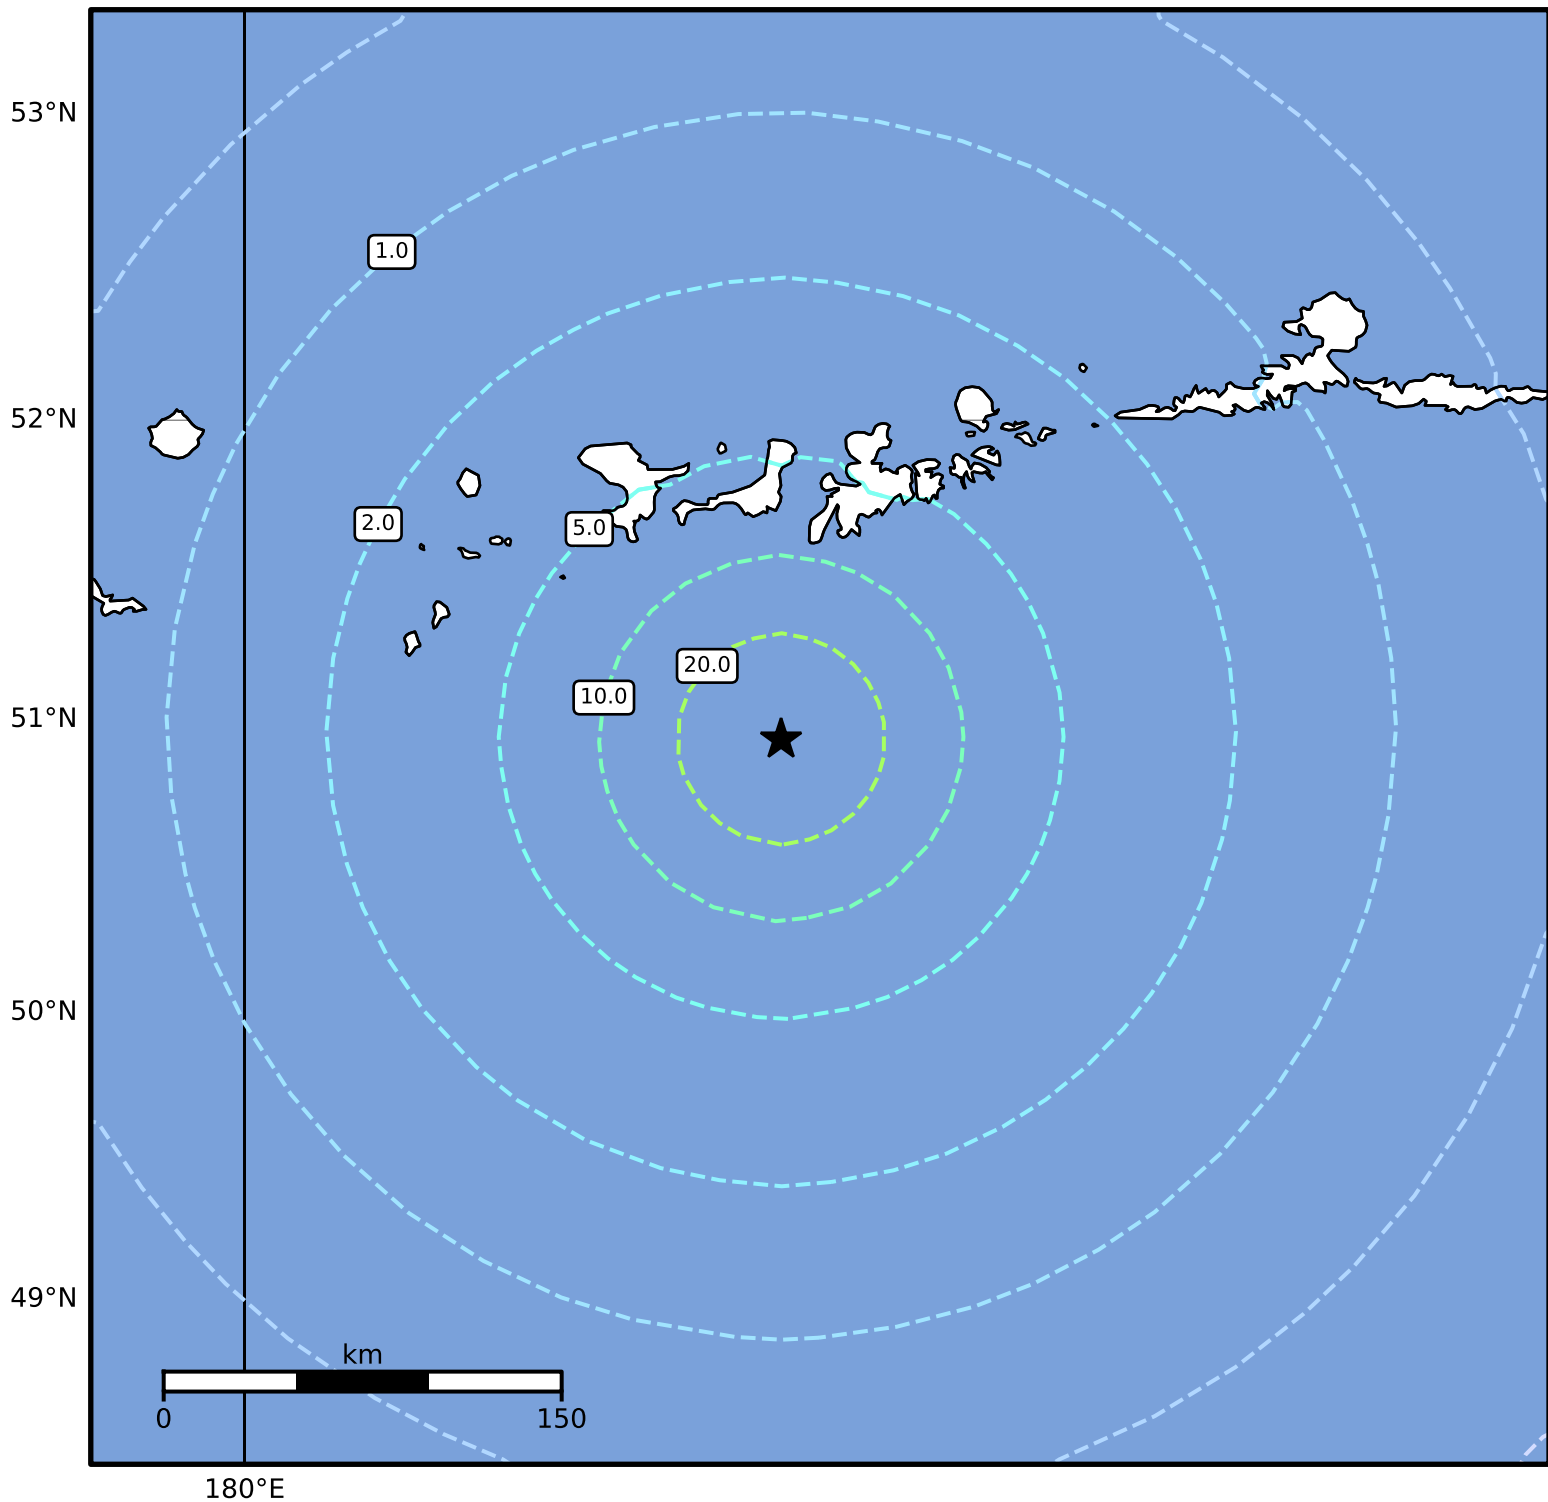

0.3 Second Peak Spectral Acceleration Map Alaska Earthquake Center
ShakeMap: 110 km (68 miles) SSW of Adak
Dec 09, 2024 00:15:31 UTC M6.3 N50.93 W177.13 Depth: 25.6km ID:ak024fswynve

SA(0.3) (%g)	0.1	0.2	0.5	1	2	5	10	20	50	100	200
--------------	-----	-----	-----	---	---	---	----	----	----	-----	-----

Scale based on Worden et al. (2012)

Version 4: Processed 2024-12-09T03:08:39Z

△ Seismic Instrument ○ Reported Intensity

★ Epicenter