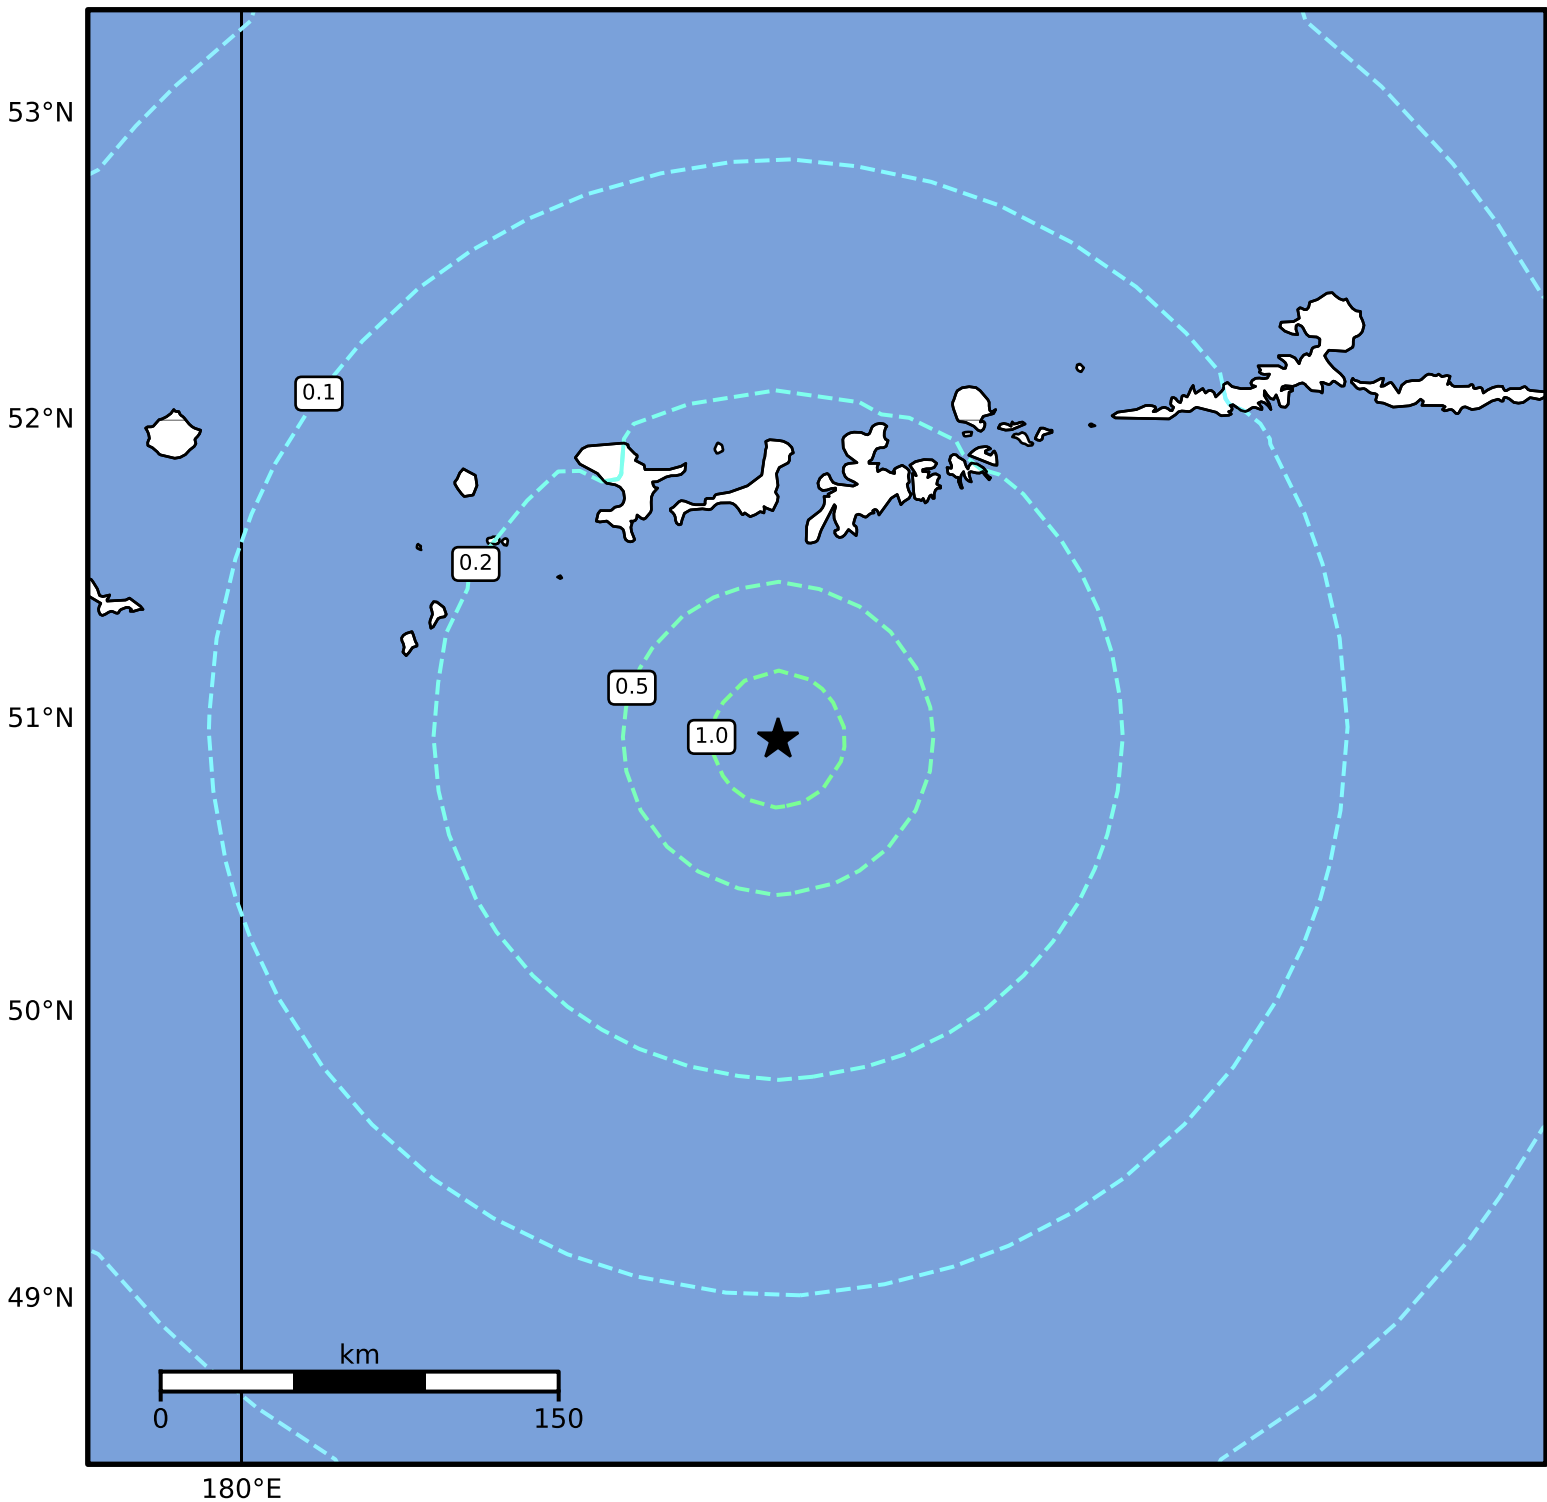

3.0 Second Peak Spectral Acceleration Map Alaska Earthquake Center  
ShakeMap: 110 km (68 miles) SSW of Adak  
Dec 09, 2024 00:15:31 UTC M6.3 N50.93 W177.13 Depth: 25.6km ID:ak024fswynve

SA(3.0) (%g)	0.1	0.2	0.5	1	2	5	10	20	50
--------------	-----	-----	-----	---	---	---	----	----	----

Scale based on Worden et al. (2012)

Version 4: Processed 2024-12-09T03:08:39Z

△ Seismic Instrument ○ Reported Intensity

★ Epicenter