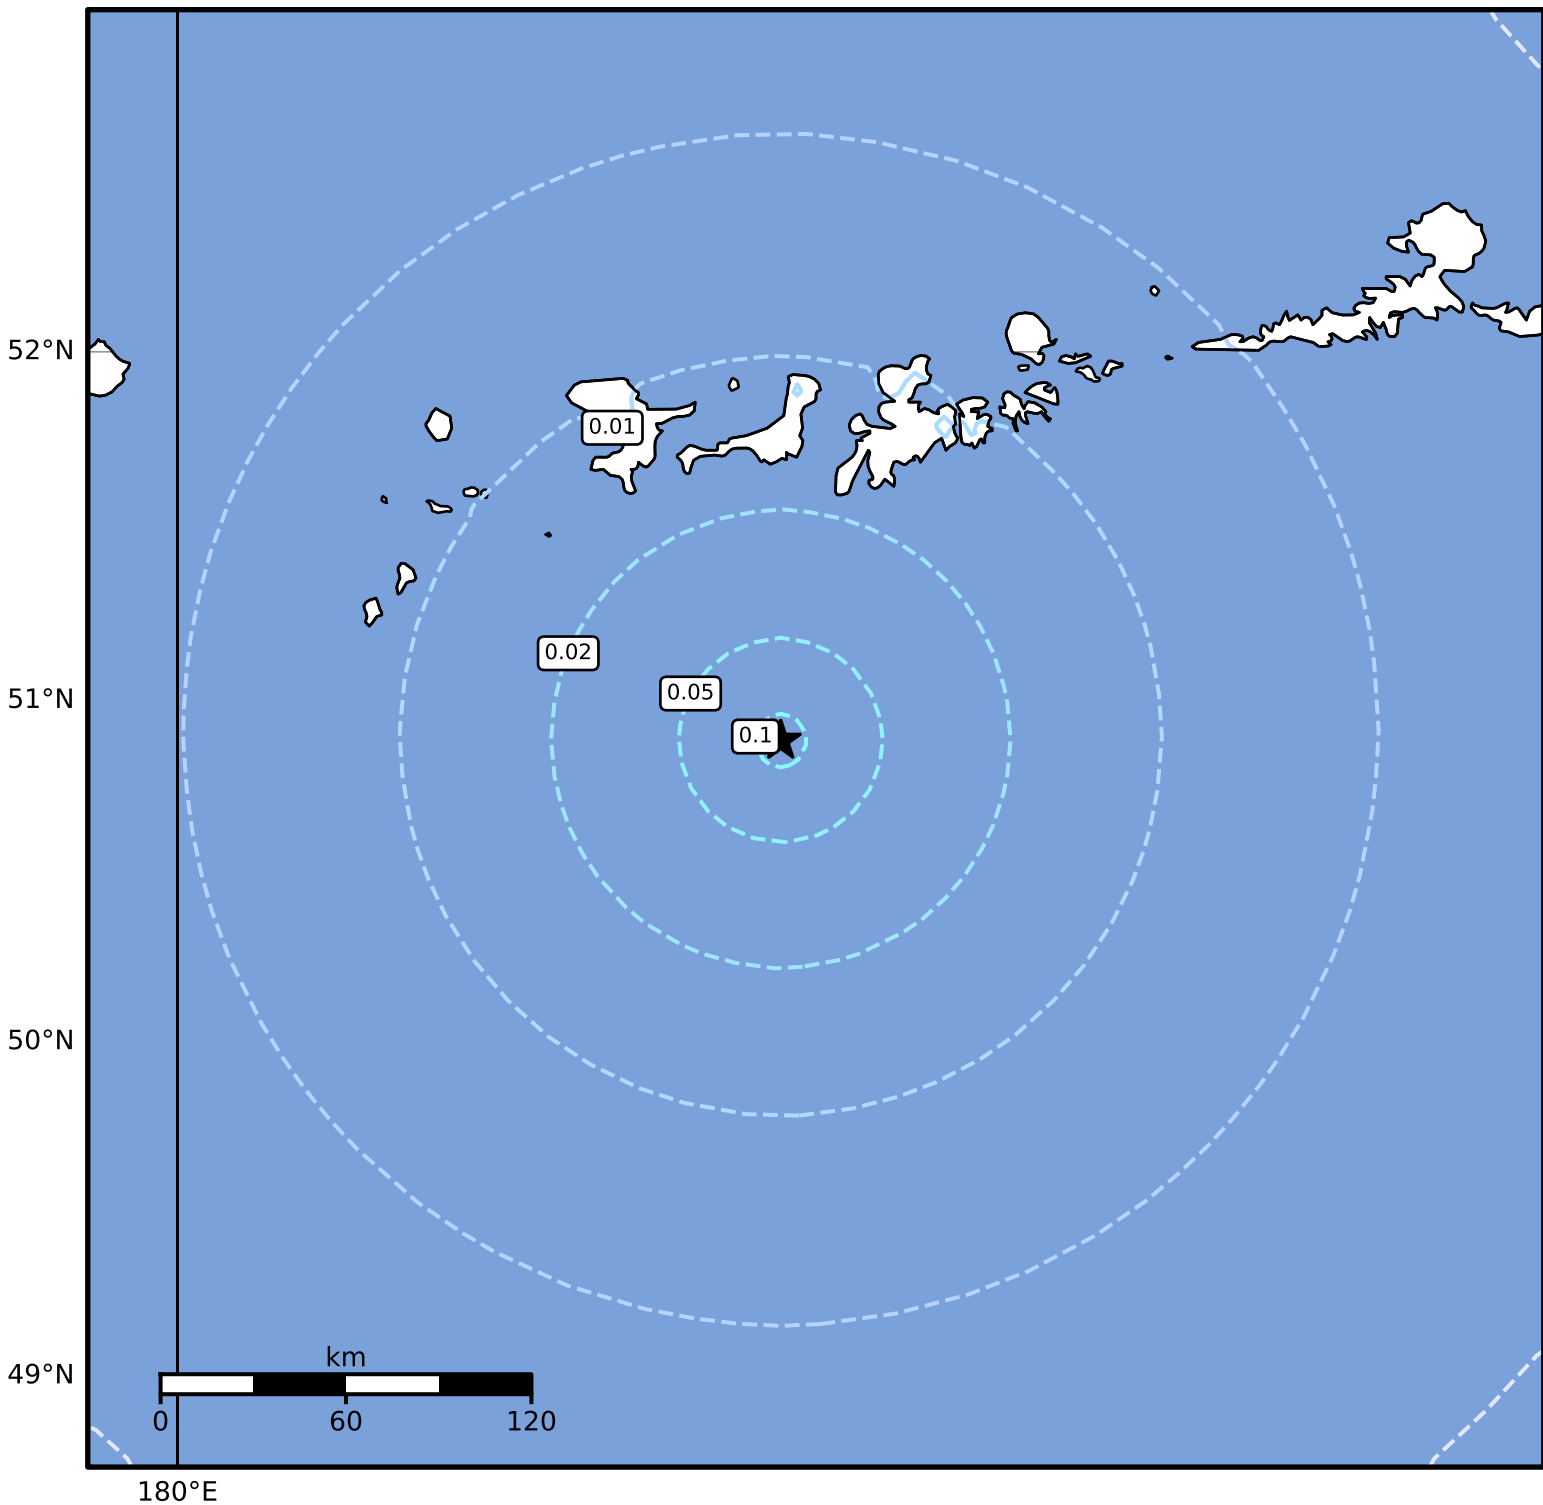

3.0 Second Peak Spectral Acceleration Map Alaska Earthquake Center  
ShakeMap: 117 km (73 miles) SSW of Adak  
Dec 09, 2024 00:21:54 UTC M5.0 N50.88 W177.23 Depth: 24.1km ID:ak024fsx00iw

SA(3.0) (%g)	0.1	0.2	0.5	1	2	5	10	20	50
--------------	-----	-----	-----	---	---	---	----	----	----

Scale based on Worden et al. (2012)

Version 4: Processed 2024-12-09T02:58:24Z

△ Seismic Instrument ○ Reported Intensity

★ Epicenter