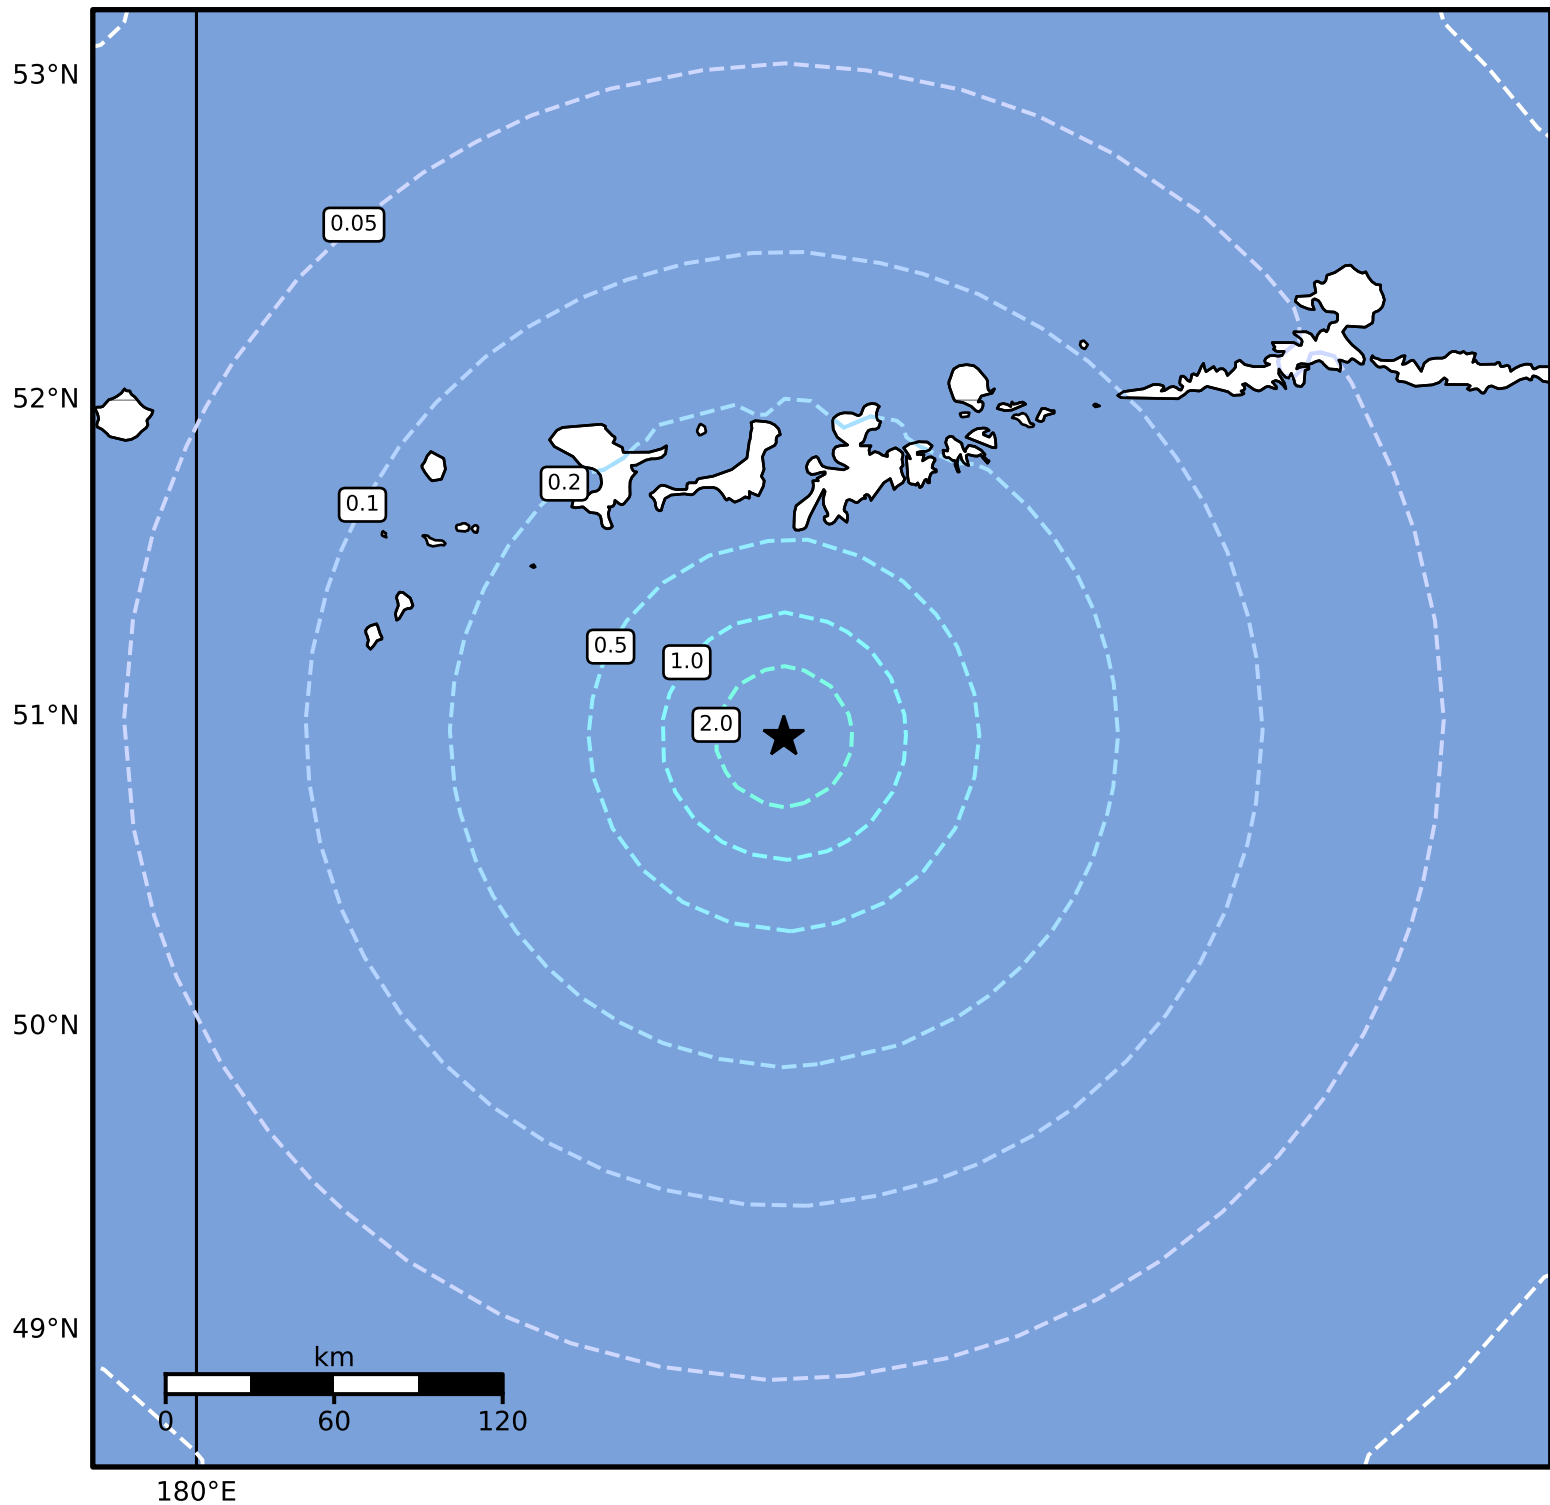

Peak Ground Velocity Map Alaska Earthquake Center
ShakeMap: 108 km (67 miles) SSW of Adak
Dec 09, 2024 00:22:11 UTC M5.2 N50.94 W177.03 Depth: 17.7km ID:ak024fsx04ar

Scale based on Worden et al. (2012)

Version 3: Processed 2024-12-09T03:25:44Z

△ Seismic Instrument ○ Reported Intensity

★ Epicenter