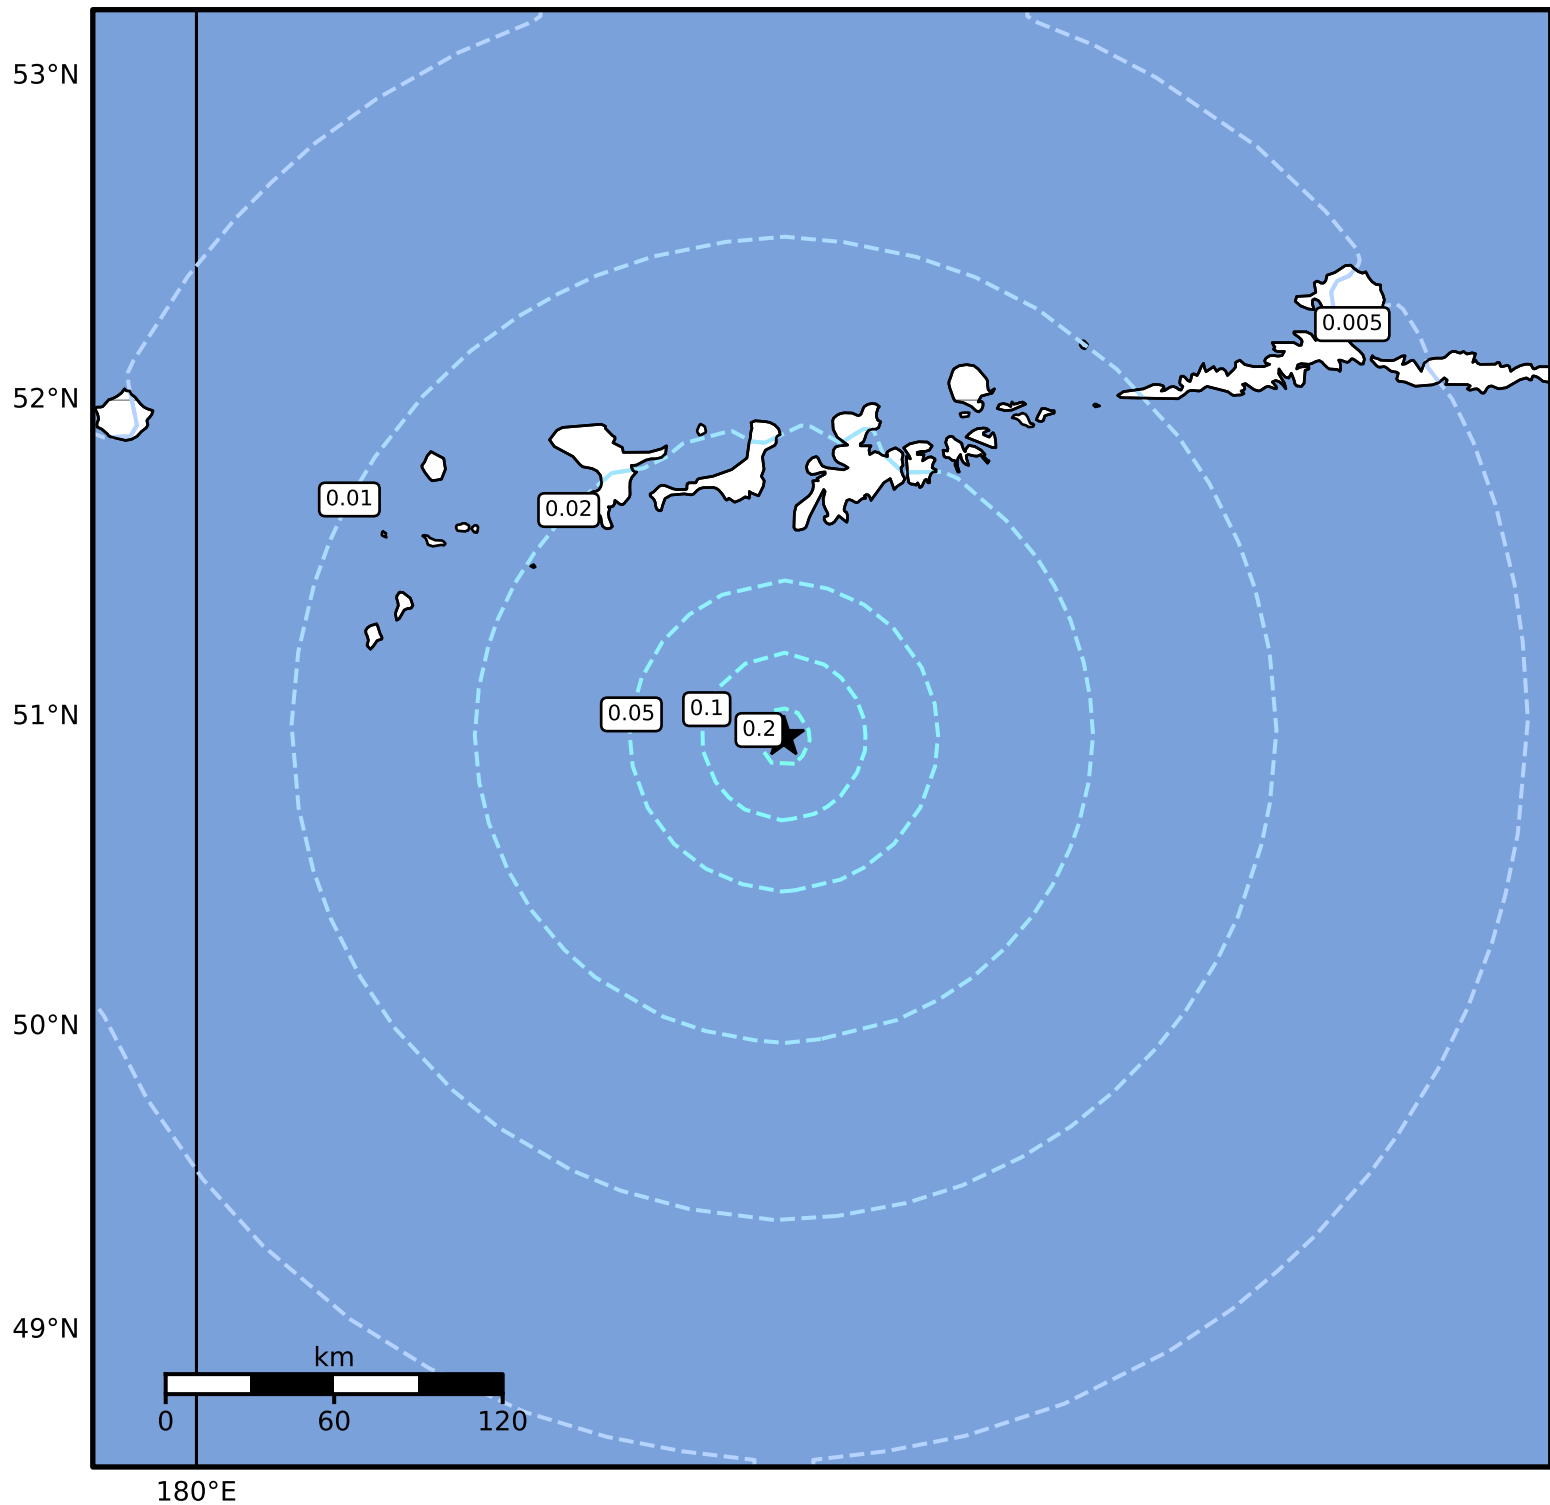

3.0 Second Peak Spectral Acceleration Map Alaska Earthquake Center
ShakeMap: 108 km (67 miles) SSW of Adak
Dec 09, 2024 00:22:11 UTC M5.2 N50.94 W177.03 Depth: 17.7km ID:ak024fsx04ar

Scale based on Worden et al. (2012)

Version 3: Processed 2024-12-09T03:25:44Z

△ Seismic Instrument ○ Reported Intensity

★ Epicenter