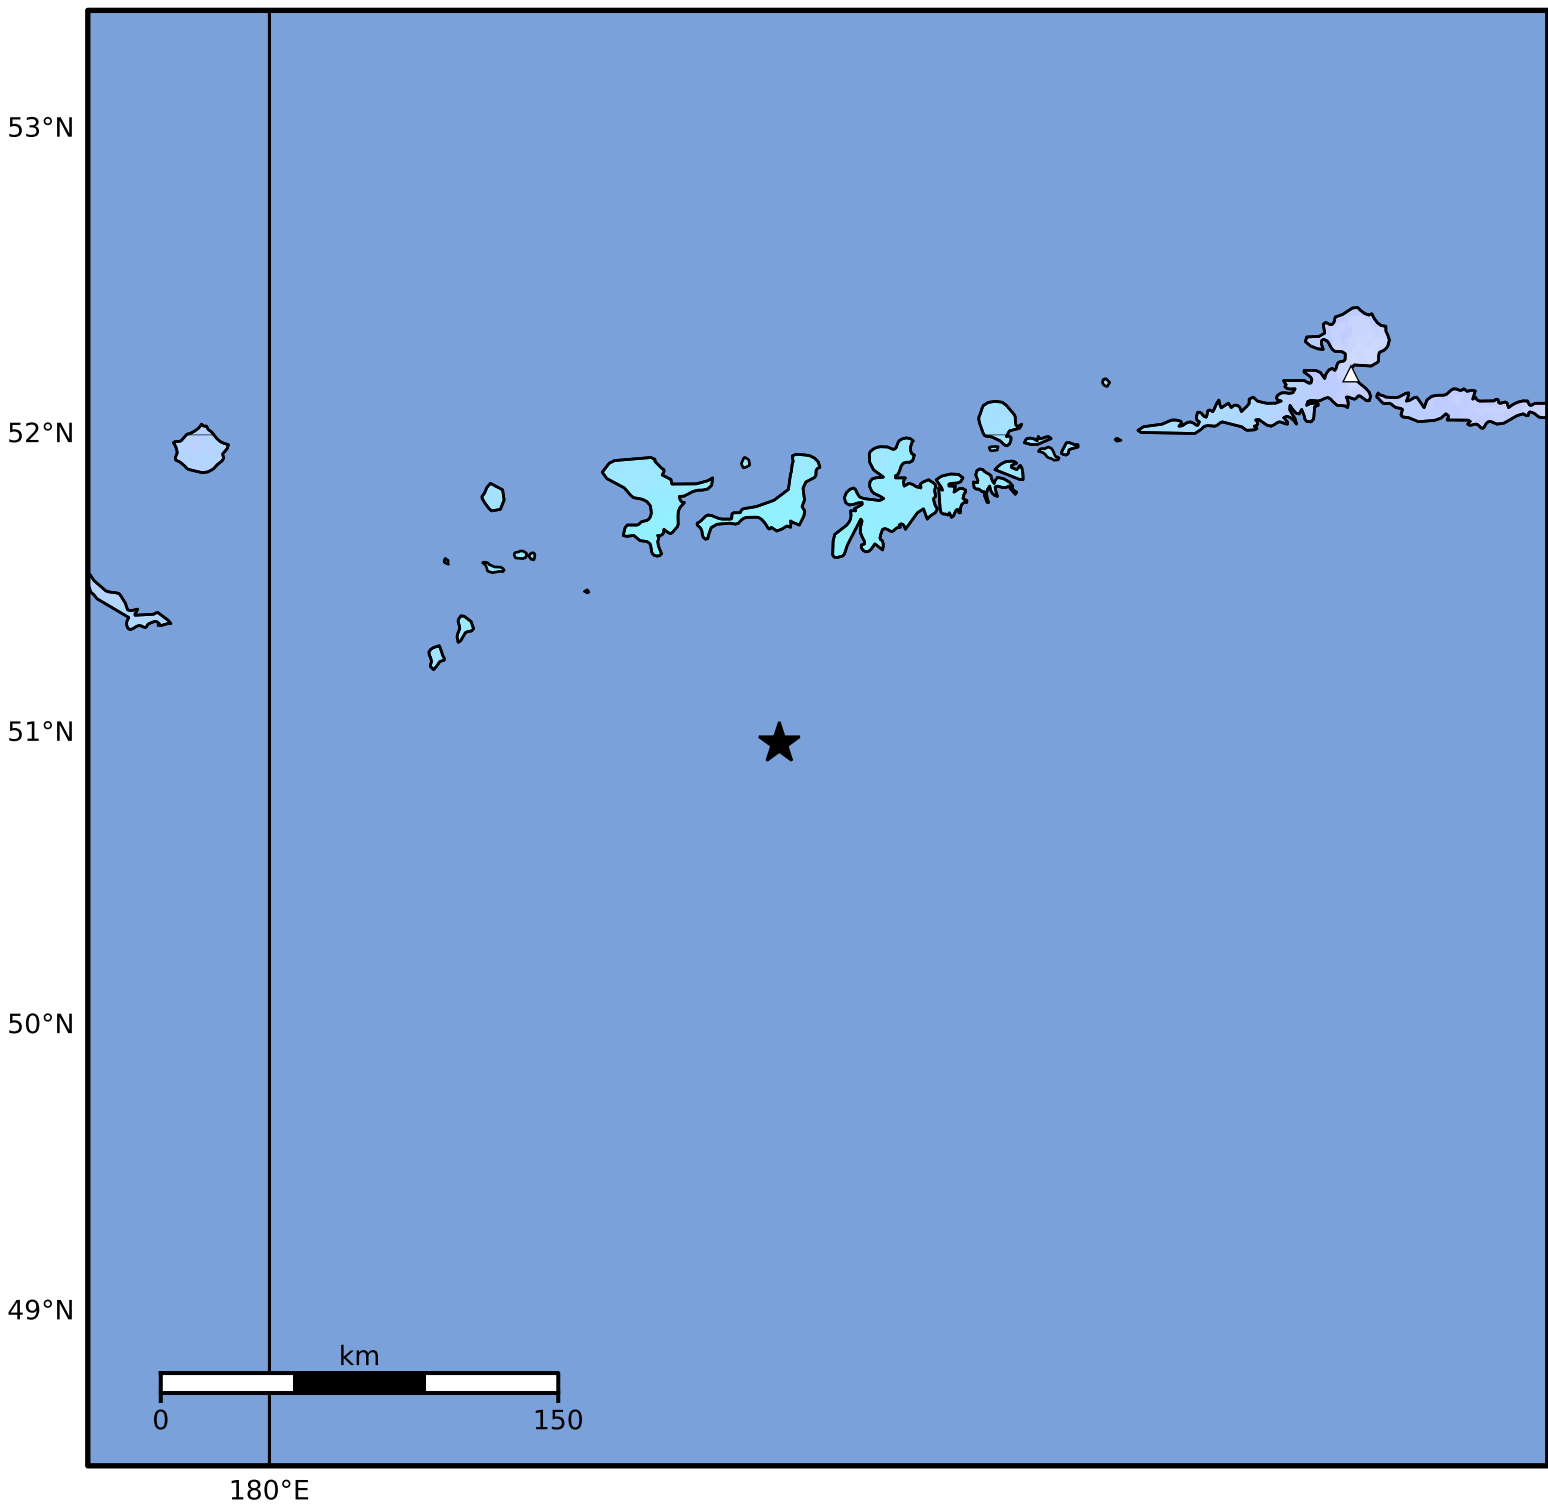

Macroseismic Intensity Map Alaska Earthquake Center
 ShakeMap: 109 km (68 miles) SSW of Adak
 Dec 09, 2024 00:30:42 UTC M5.2 N50.97 W177.26 Depth: 48.2km ID:ak024fsx1wgx

SHAKING	Not felt	Weak	Light	Moderate	Strong	Very strong	Severe	Violent	Extreme
DAMAGE	None	None	None	Very light	Light	Moderate	Moderate/heavy	Heavy	Very heavy
PGA(%g)	<0.0464	0.297	2.76	6.2	11.5	21.5	40.1	74.7	>139
PGV(cm/s)	<0.0215	0.135	1.41	4.65	9.64	20	41.4	85.8	>178
INTENSITY	I	II-III	IV	V	VI	VII	VIII	IX	X+

Scale based on Worden et al. (2012)

Version 4: Processed 2024-12-09T03:47:17Z

△ Seismic Instrument ○ Reported Intensity

★ Epicenter