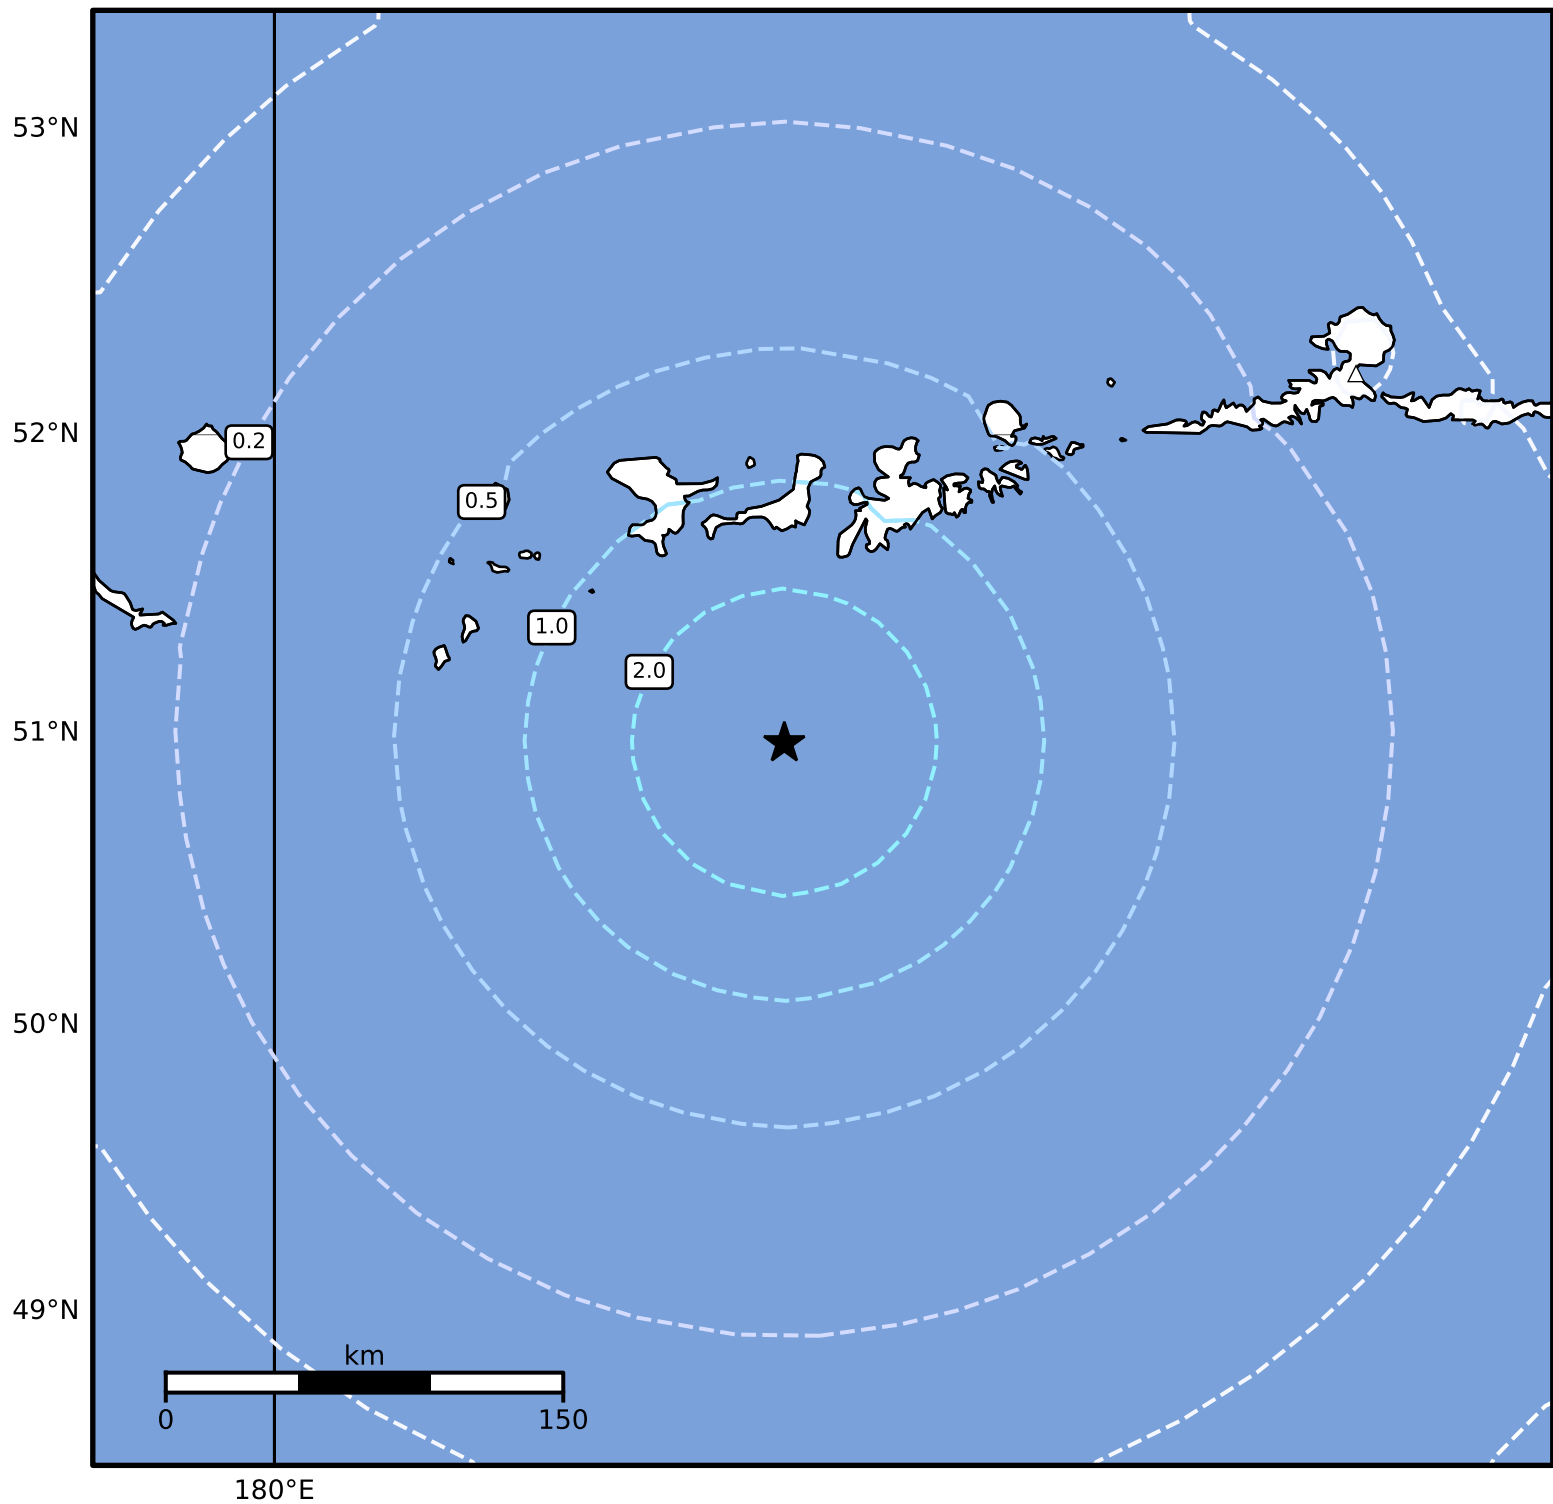

0.3 Second Peak Spectral Acceleration Map Alaska Earthquake Center  
ShakeMap: 109 km (68 miles) SSW of Adak  
Dec 09, 2024 00:30:42 UTC M5.2 N50.97 W177.26 Depth: 48.2km ID:ak024fsx1wgx

SA(0.3) (%g)	0.1	0.2	0.5	1	2	5	10	20	50	100	200
--------------	-----	-----	-----	---	---	---	----	----	----	-----	-----

Scale based on Worden et al. (2012)

Version 4: Processed 2024-12-09T03:47:17Z

△ Seismic Instrument ○ Reported Intensity

★ Epicenter