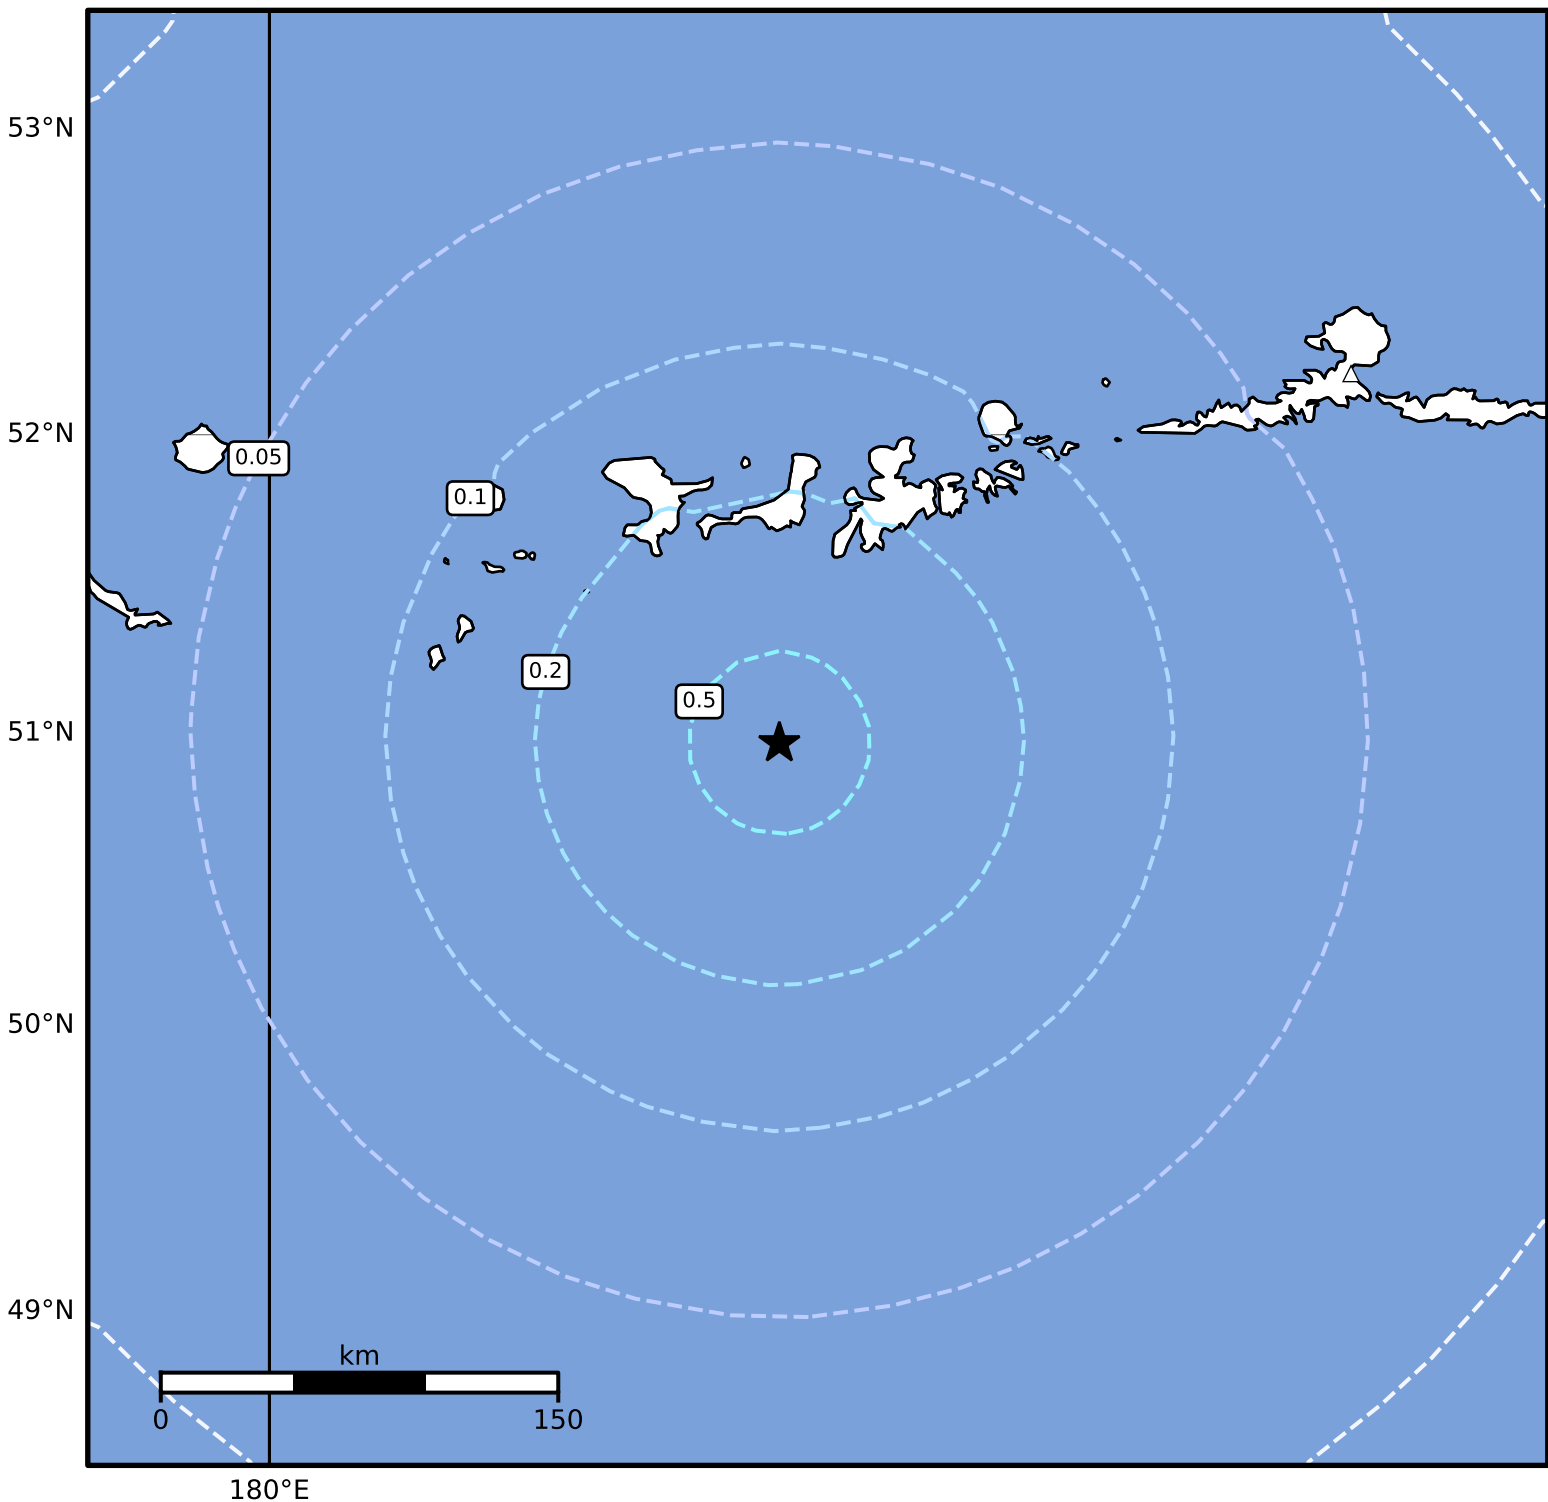

1.0 Second Peak Spectral Acceleration Map Alaska Earthquake Center
ShakeMap: 109 km (68 miles) SSW of Adak
Dec 09, 2024 00:30:42 UTC M5.2 N50.97 W177.26 Depth: 48.2km ID:ak024fsx1wgx

SA(1.0) (%g)	0.1	0.2	0.5	1	2	5	10	20	50	100	200
--------------	-----	-----	-----	---	---	---	----	----	----	-----	-----

Scale based on Worden et al. (2012)

Version 4: Processed 2024-12-09T03:47:17Z

△ Seismic Instrument ○ Reported Intensity

★ Epicenter