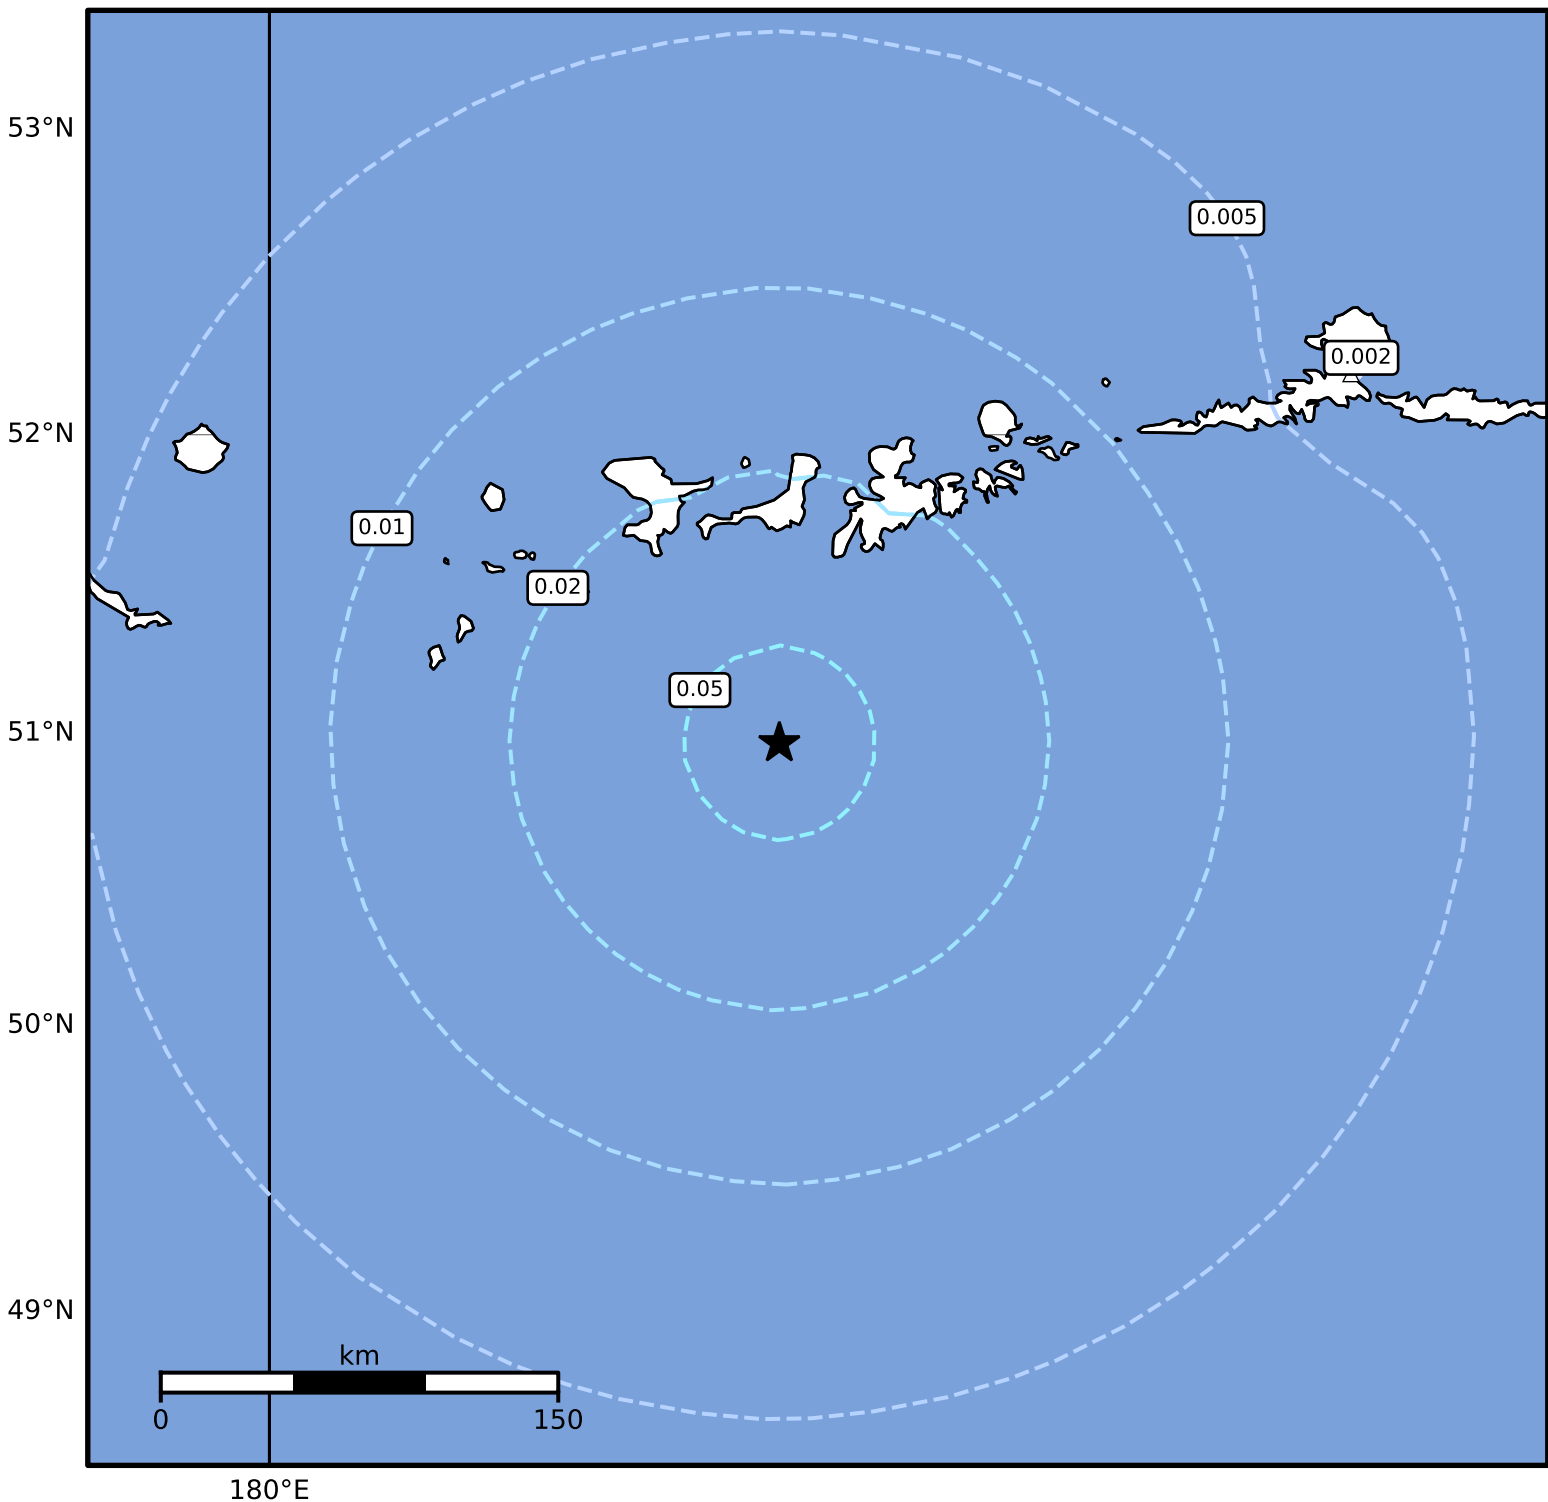

3.0 Second Peak Spectral Acceleration Map Alaska Earthquake Center
ShakeMap: 109 km (68 miles) SSW of Adak
Dec 09, 2024 00:30:42 UTC M5.2 N50.97 W177.26 Depth: 48.2km ID:ak024fsx1wgx

Scale based on Worden et al. (2012)

Version 4: Processed 2024-12-09T03:47:17Z

△ Seismic Instrument ○ Reported Intensity

★ Epicenter