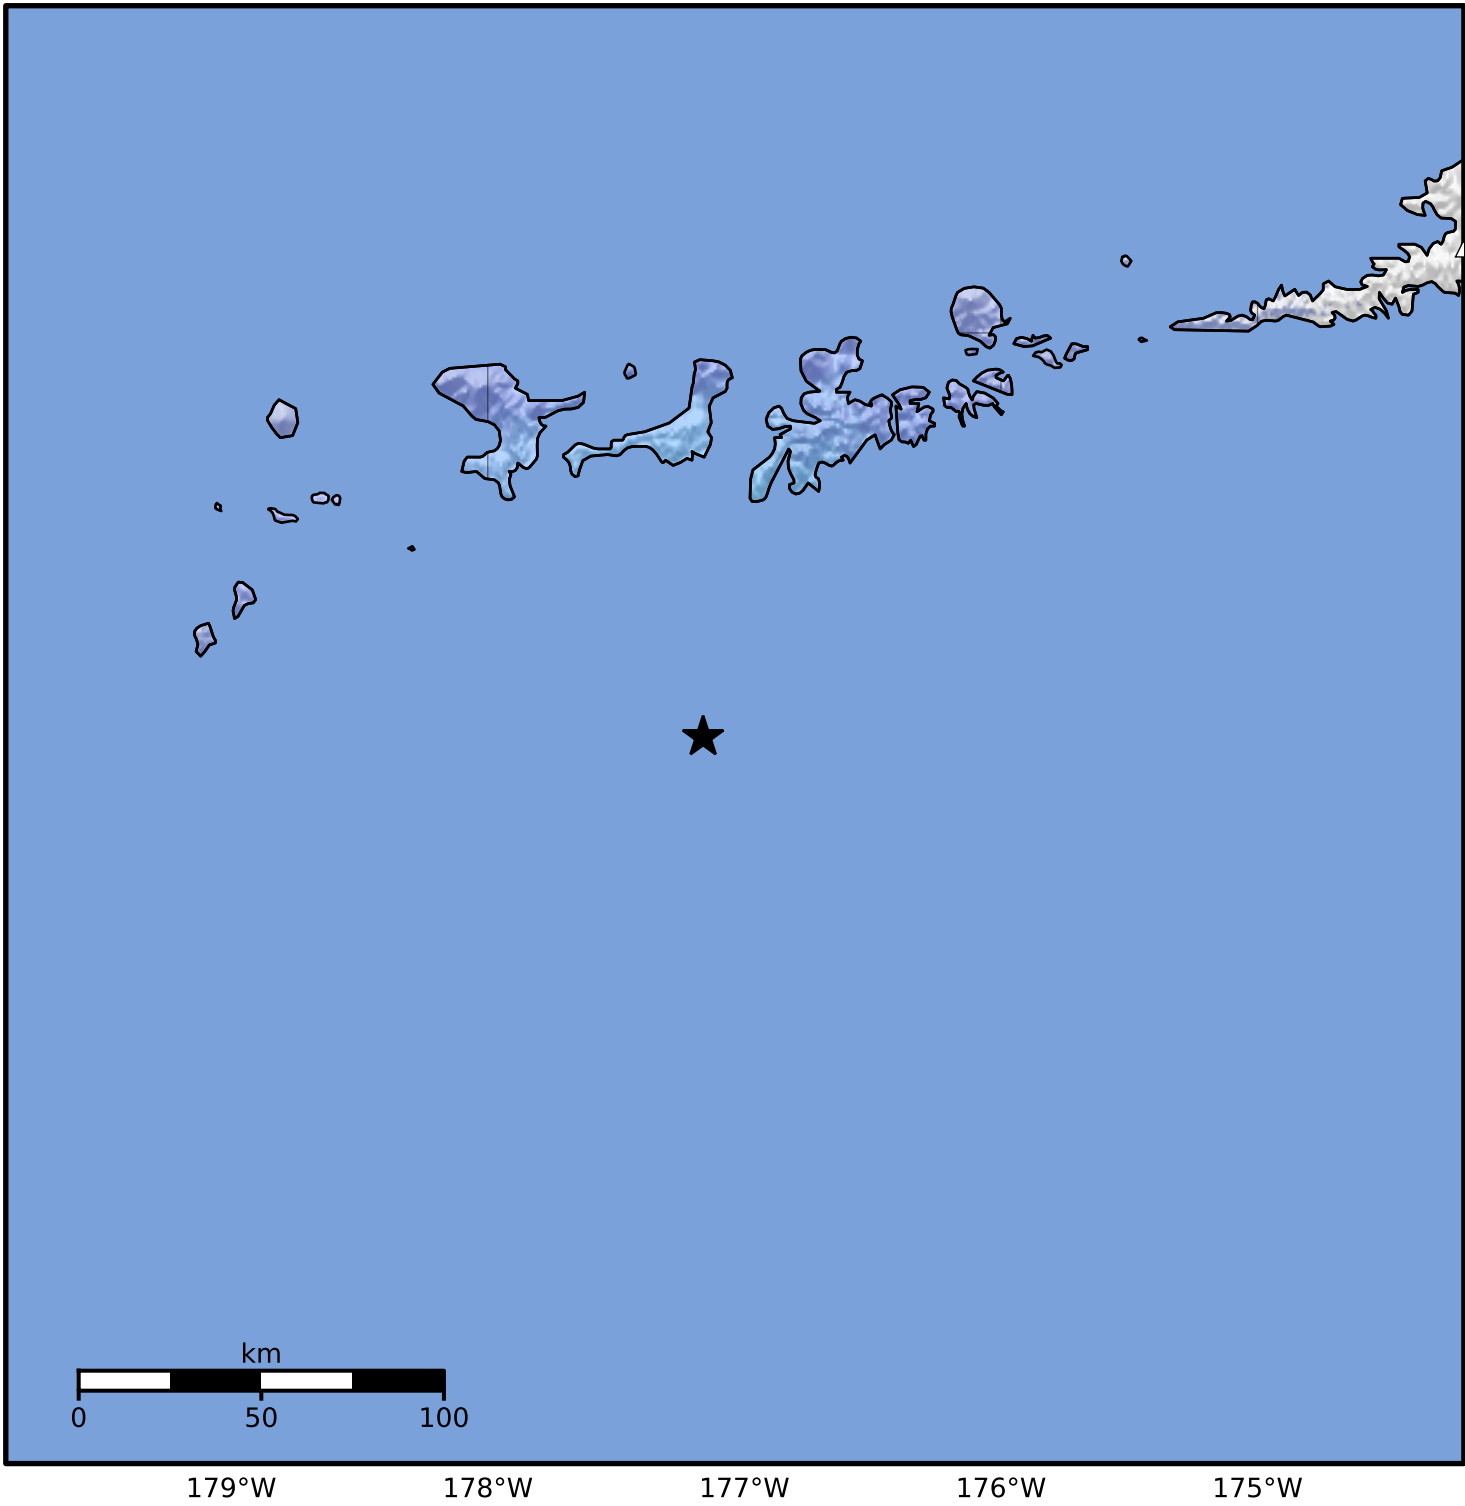

Macroseismic Intensity Map Alaska Earthquake Center
 ShakeMap: 102 km (63 miles) SSW of Adak
 Dec 09, 2024 00:32:13 UTC M4.5 N51.02 W177.16 Depth: 26.2km ID:ak024fsx29yh

SHAKING	Not felt	Weak	Light	Moderate	Strong	Very strong	Severe	Violent	Extreme
DAMAGE	None	None	None	Very light	Light	Moderate	Moderate/heavy	Heavy	Very heavy
PGA(%g)	<0.0464	0.297	2.76	6.2	11.5	21.5	40.1	74.7	>139
PGV(cm/s)	<0.0215	0.135	1.41	4.65	9.64	20	41.4	85.8	>178
INTENSITY	I	II-III	IV	V	VI	VII	VIII	IX	X+

Scale based on Worden et al. (2012)

Version 3: Processed 2024-12-09T02:34:20Z

△ Seismic Instrument ○ Reported Intensity

★ Epicenter