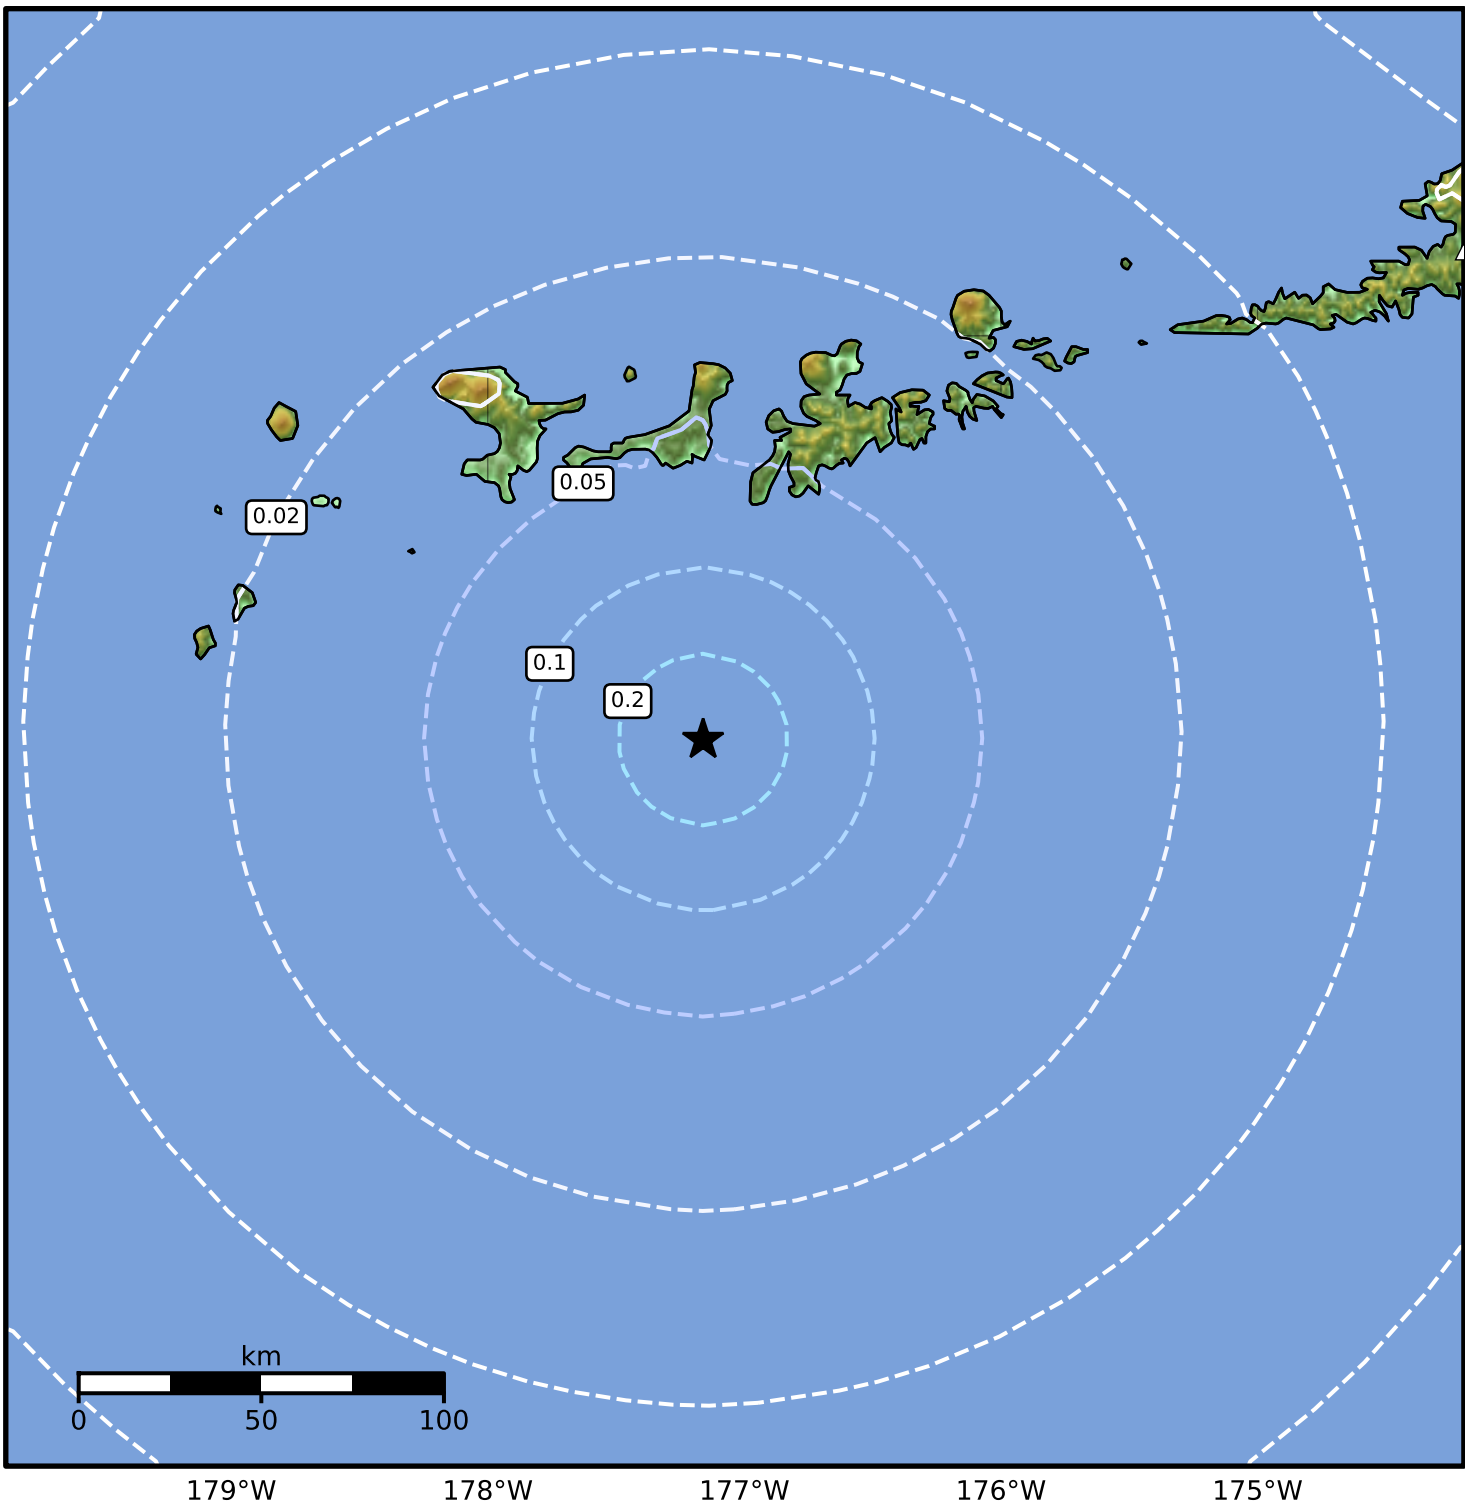

1.0 Second Peak Spectral Acceleration Map Alaska Earthquake Center
 ShakeMap: 102 km (63 miles) SSW of Adak
 Dec 09, 2024 00:32:13 UTC M4.5 N51.02 W177.16 Depth: 26.2km ID:ak024fsx29yh

SA(1.0) (%g)	0.1	0.2	0.5	1	2	5	10	20	50	100	200
--------------	-----	-----	-----	---	---	---	----	----	----	-----	-----

Scale based on Worden et al. (2012)

Version 3: Processed 2024-12-09T02:34:20Z

△ Seismic Instrument ○ Reported Intensity

★ Epicenter