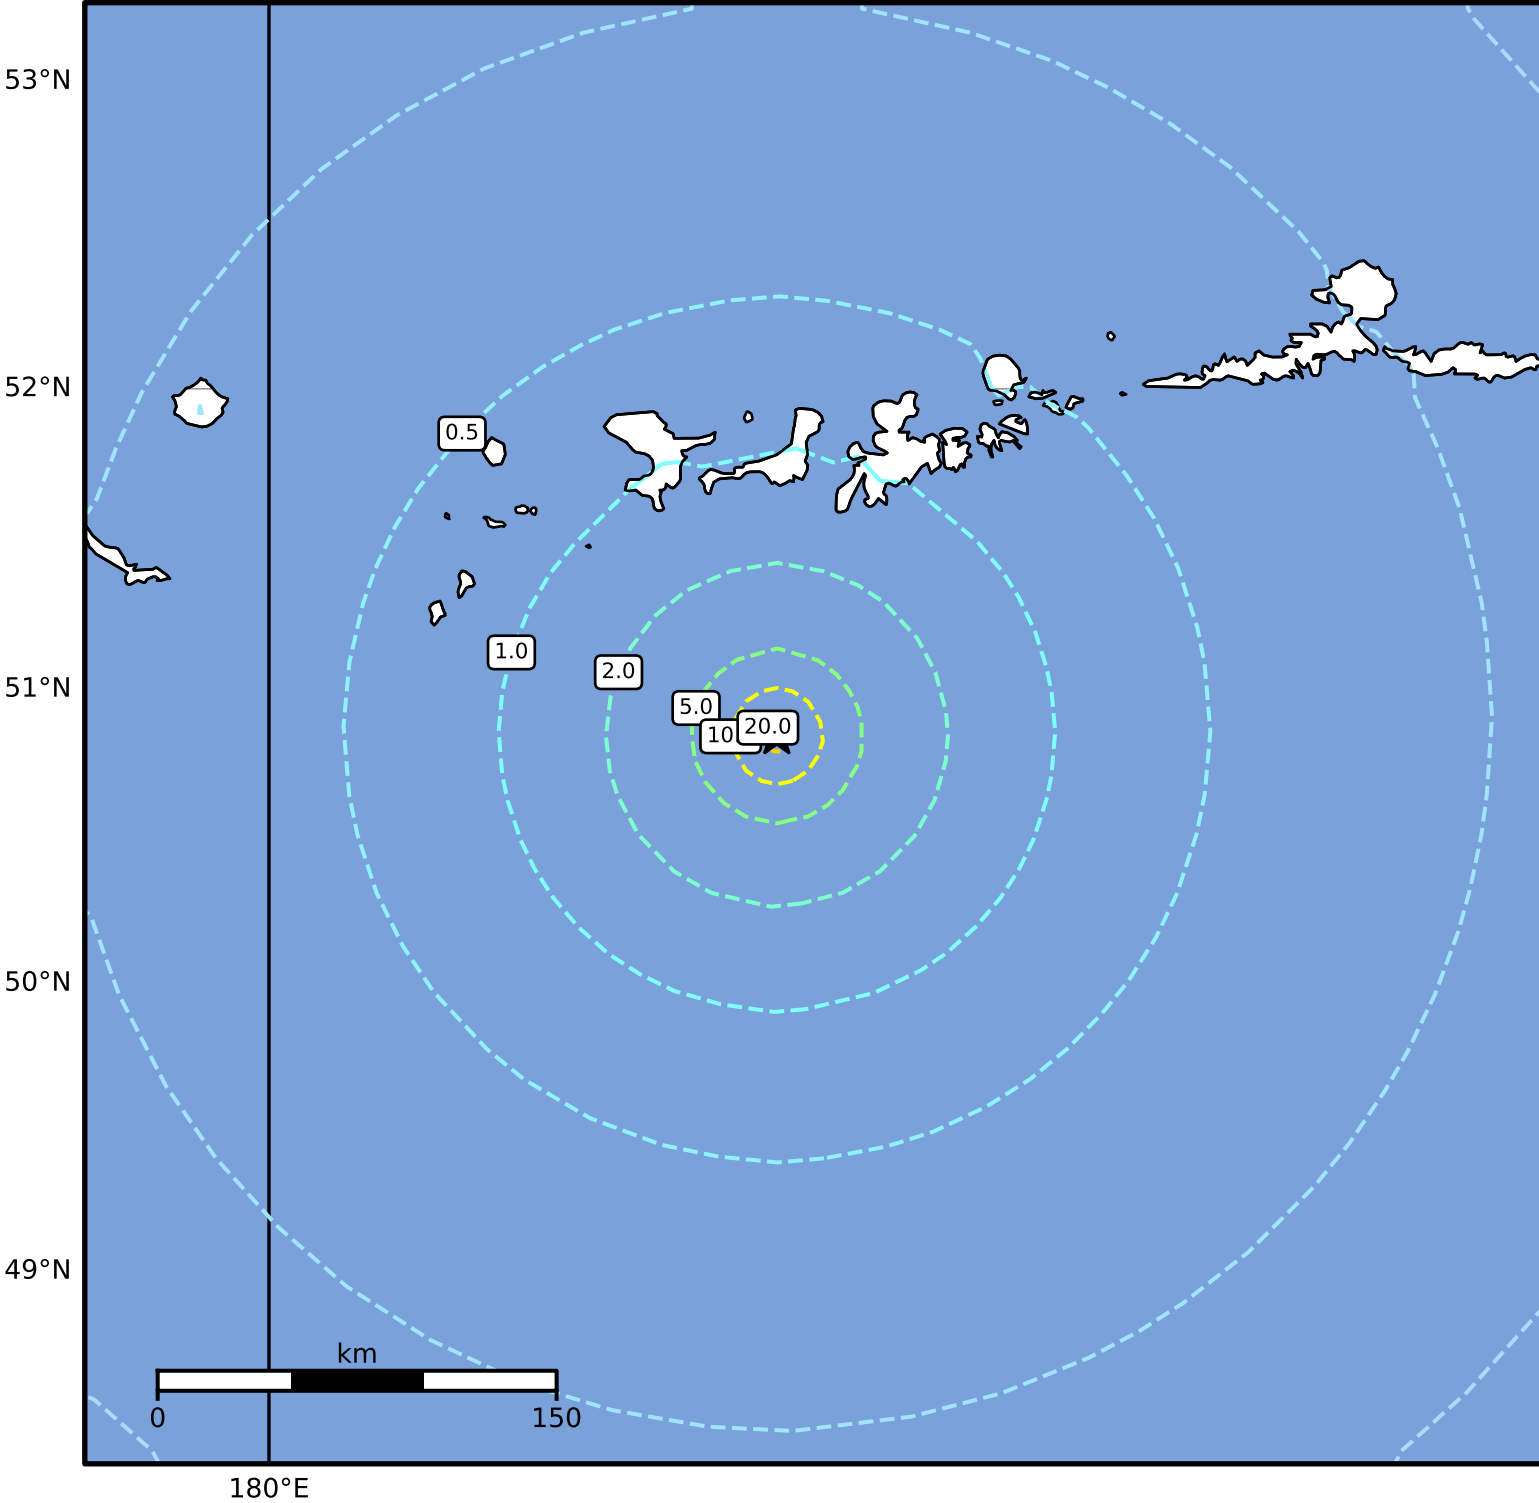

1.0 Second Peak Spectral Acceleration Map Alaska Earthquake Center
 ShakeMap: 123 km (76 miles) SSW of Adak
 Dec 09, 2024 00:38:52 UTC M6.1 N50.84 W177.29 Depth: 1.6km ID:ak024fsx3nfi

SA(1.0) (%g)	0.1	0.2	0.5	1	2	5	10	20	50	100	200
--------------	-----	-----	-----	---	---	---	----	----	----	-----	-----

Scale based on Worden et al. (2012)

Version 5: Processed 2024-12-09T01:48:33Z

△ Seismic Instrument ○ Reported Intensity

★ Epicenter