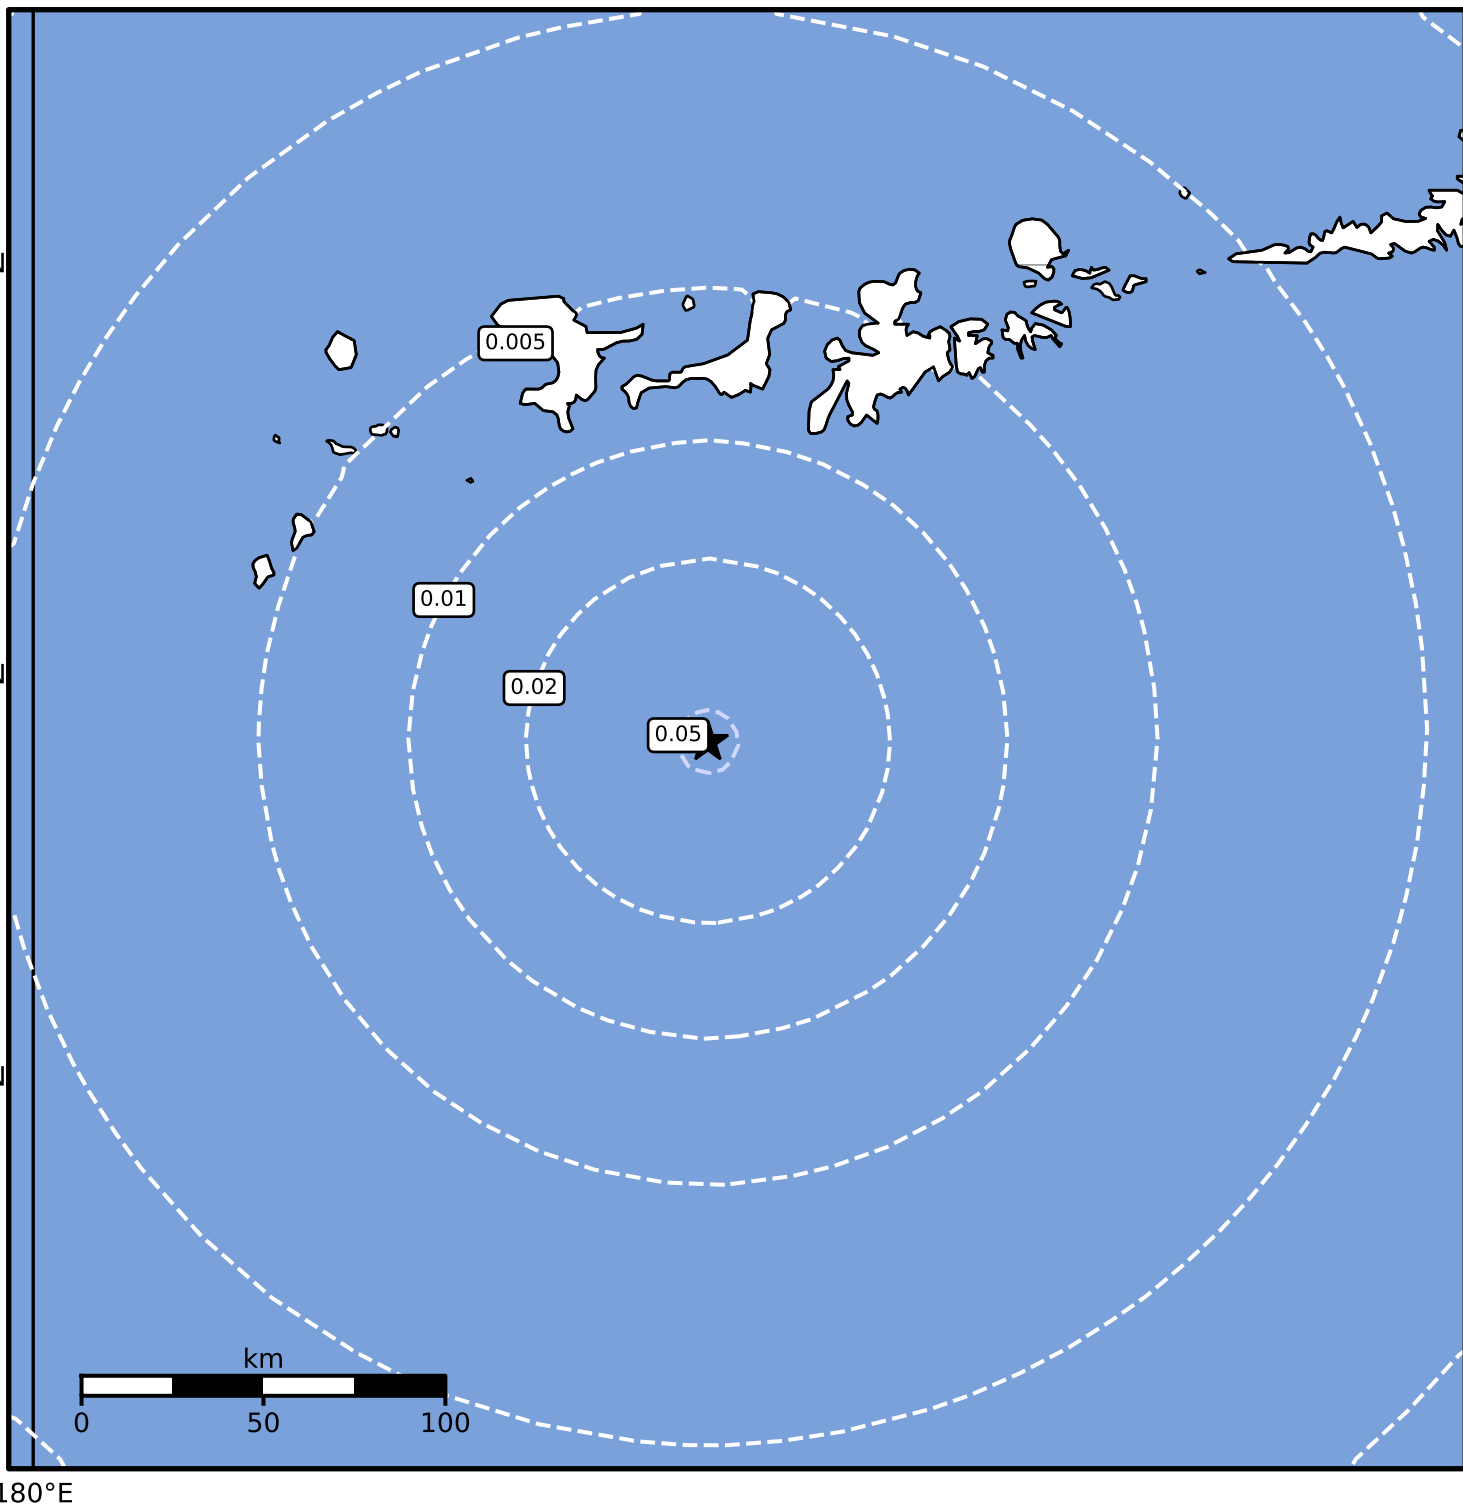

Peak Ground Velocity Map Alaska Earthquake Center
ShakeMap: 126 km (78 miles) SSW of Adak
Dec 09, 2024 00:55:52 UTC M3.8 N50.84 W177.37 Depth: 36.6km ID:ak024fsx7abc

PGV (cm/s)	0.1	0.2	0.5	1	2	5	10	20	50	100	200
------------	-----	-----	-----	---	---	---	----	----	----	-----	-----

Scale based on Worden et al. (2012)

Version 1: Processed 2024-12-09T01:37:39Z

△ Seismic Instrument ○ Reported Intensity

★ Epicenter