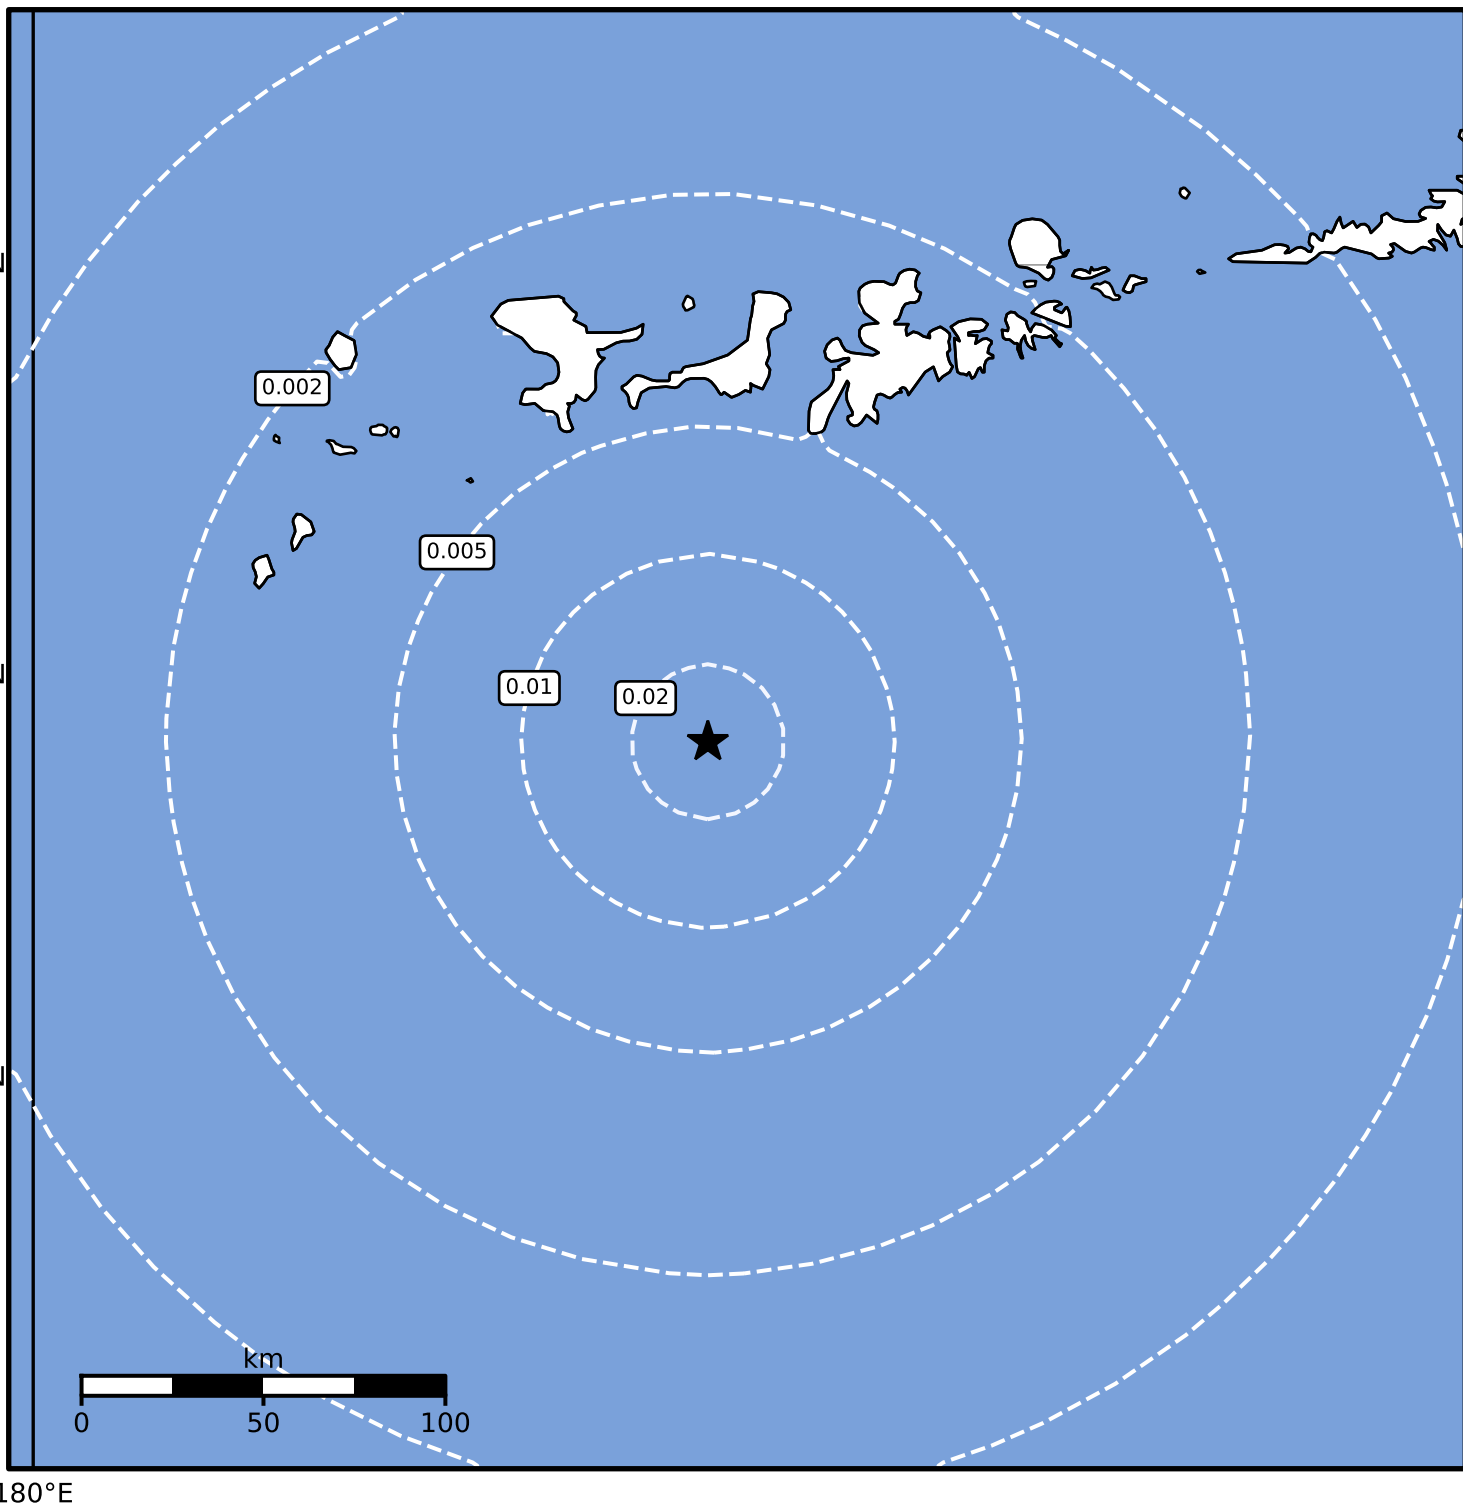

1.0 Second Peak Spectral Acceleration Map Alaska Earthquake Center
ShakeMap: 126 km (78 miles) SSW of Adak
Dec 09, 2024 00:55:52 UTC M3.8 N50.84 W177.37 Depth: 36.6km ID:ak024fsx7abc

SA(1.0) (%g)	0.1	0.2	0.5	1	2	5	10	20	50	100	200
---------------------	------------	------------	------------	----------	----------	----------	-----------	-----------	-----------	------------	------------

Scale based on Worden et al. (2012)

Version 1: Processed 2024-12-09T01:37:39Z

△ Seismic Instrument ○ Reported Intensity

★ Epicenter