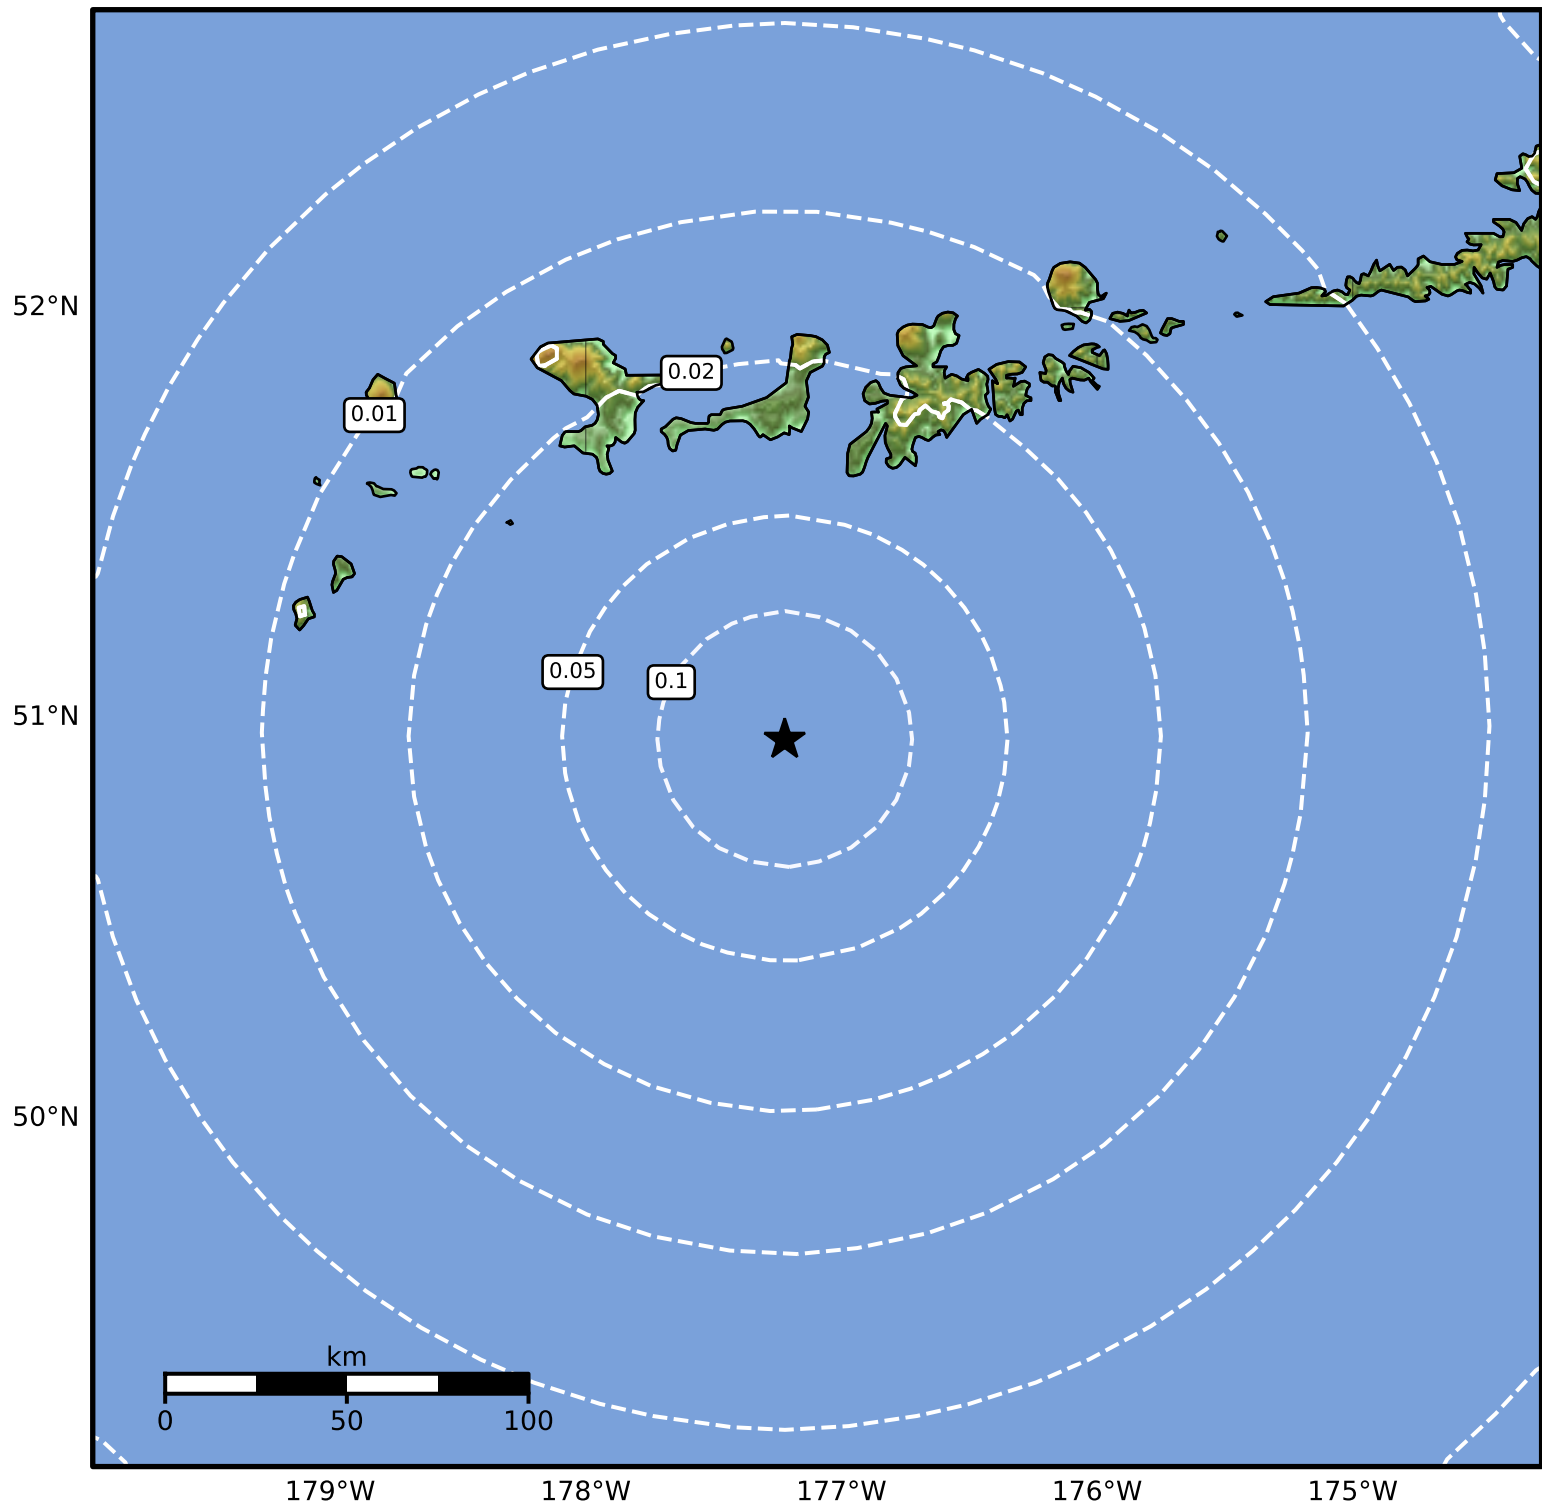

0.3 Second Peak Spectral Acceleration Map Alaska Earthquake Center
 ShakeMap: 111 km (69 miles) SSW of Adak
 Dec 09, 2024 01:16:31 UTC M3.5 N50.95 W177.22 Depth: 35.7km ID:ak024fsxkbcw

SA(0.3) (%g)	0.1	0.2	0.5	1	2	5	10	20	50	100	200
--------------	-----	-----	-----	---	---	---	----	----	----	-----	-----

Scale based on Worden et al. (2012)

Version 1: Processed 2024-12-09T02:06:19Z

△ Seismic Instrument ○ Reported Intensity

★ Epicenter