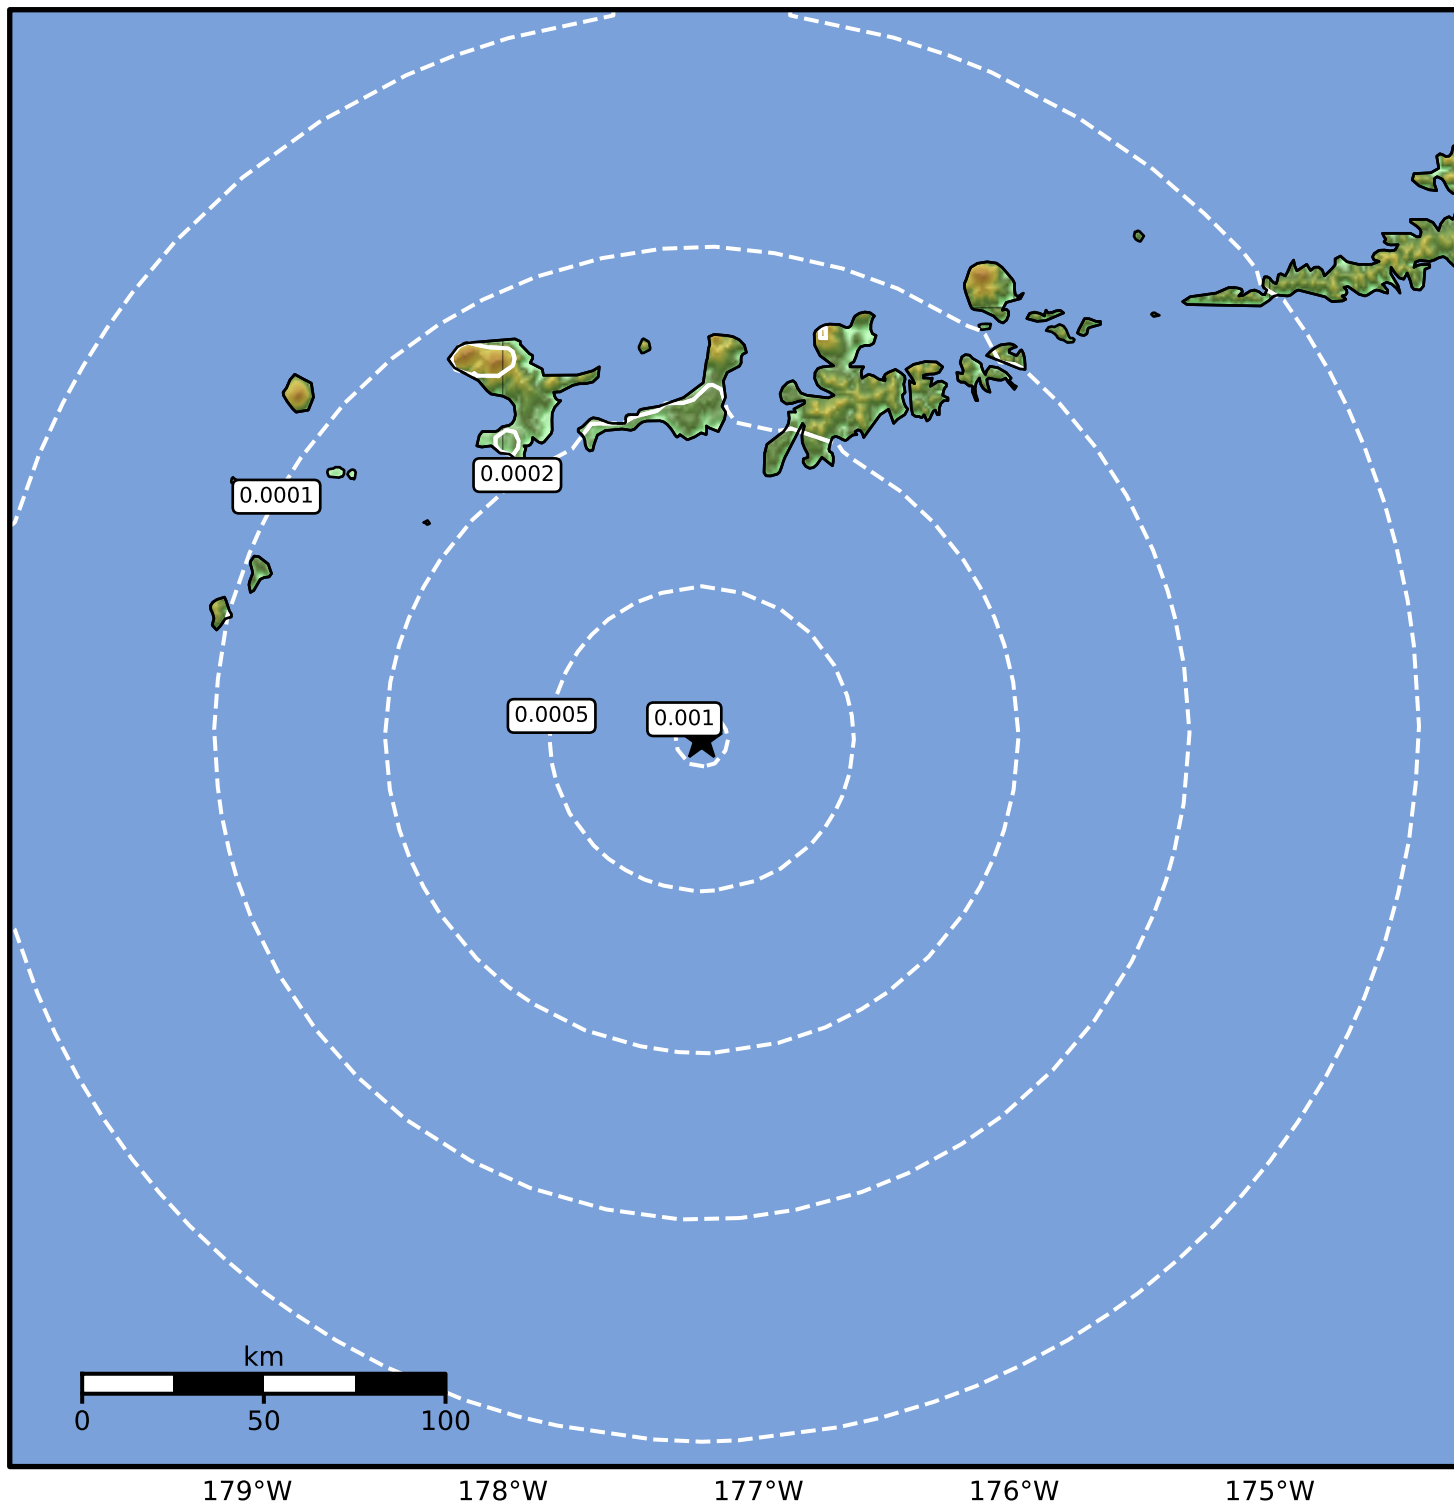

3.0 Second Peak Spectral Acceleration Map Alaska Earthquake Center
 ShakeMap: 111 km (69 miles) SSW of Adak
 Dec 09, 2024 01:16:31 UTC M3.5 N50.95 W177.22 Depth: 35.7km ID:ak024fsxkbcw

Scale based on Worden et al. (2012)

Version 1: Processed 2024-12-09T02:06:19Z

△ Seismic Instrument ○ Reported Intensity

★ Epicenter