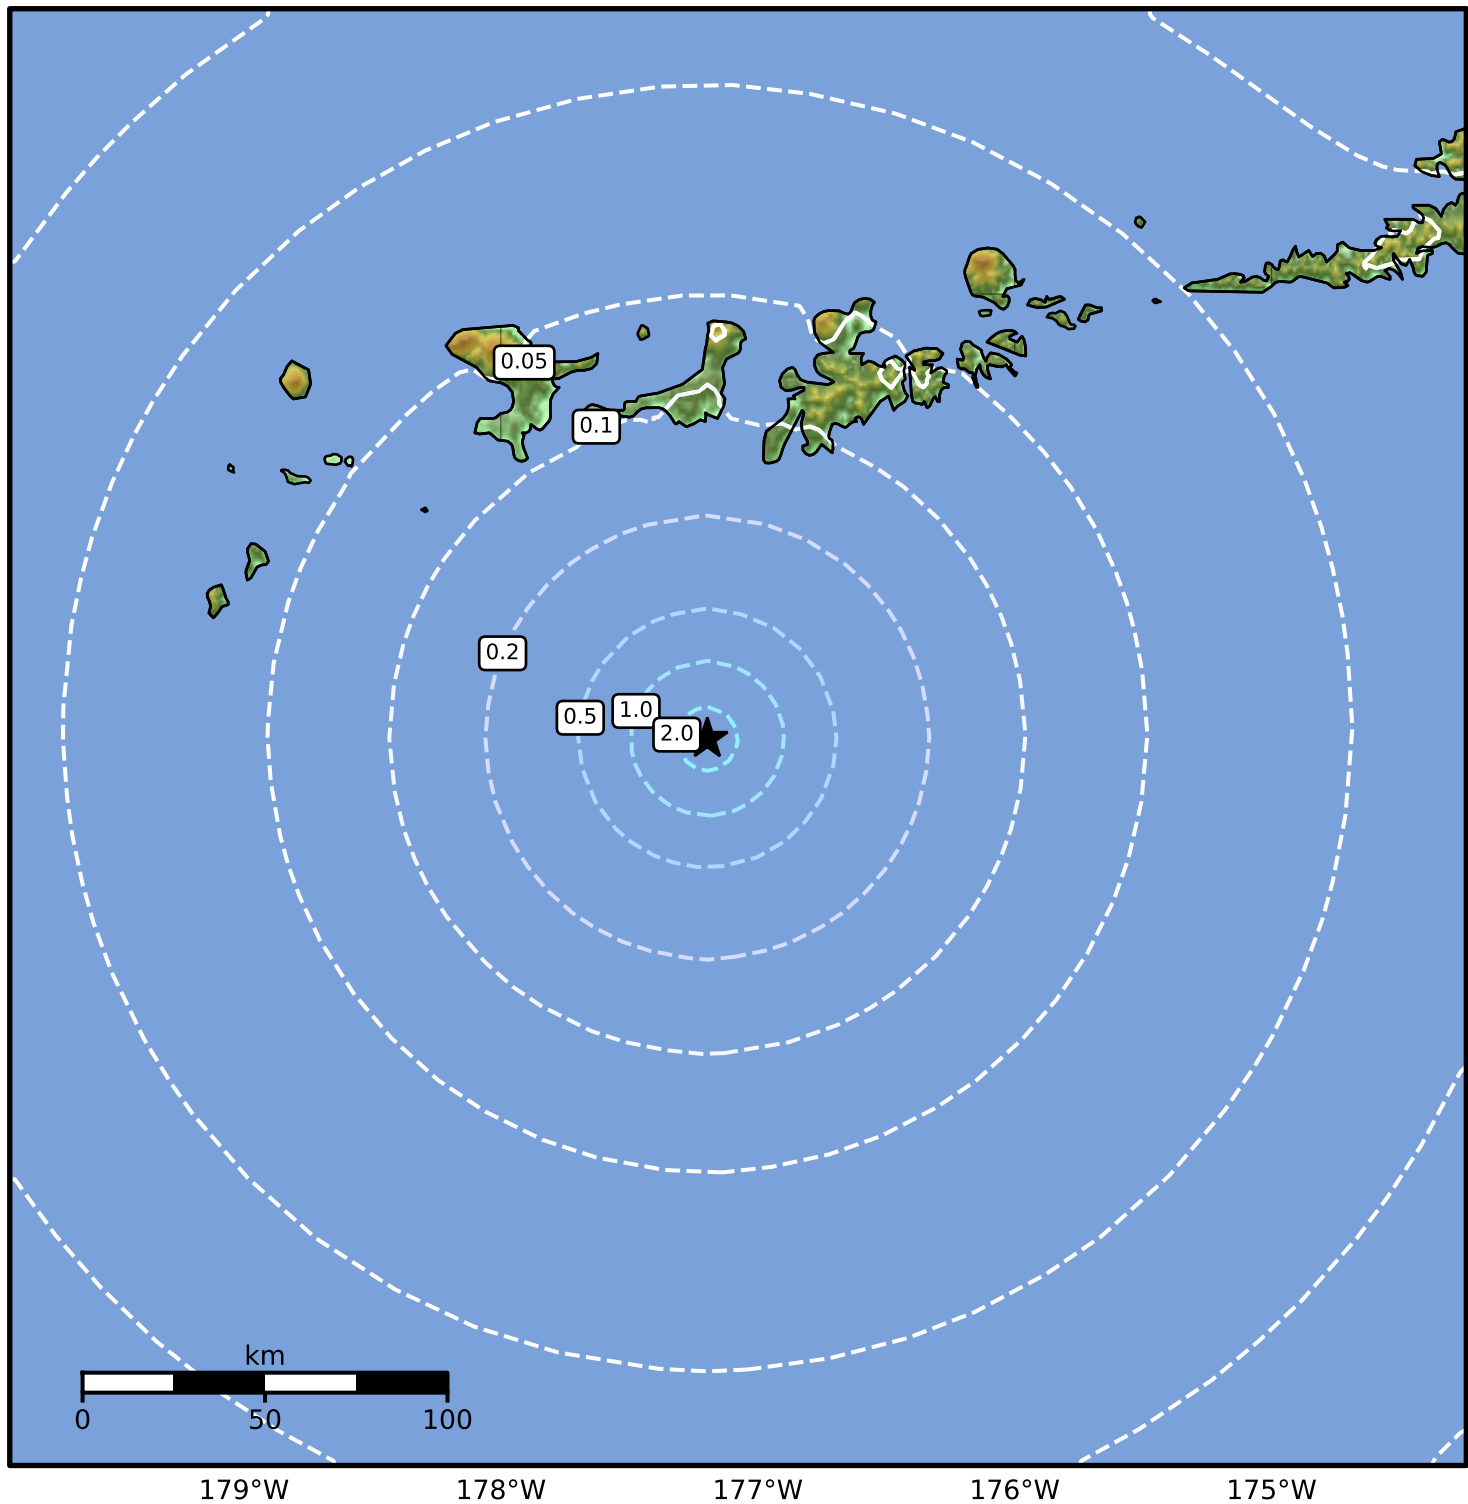

0.3 Second Peak Spectral Acceleration Map Alaska Earthquake Center
 ShakeMap: 113 km (70 miles) SSW of Adak
 Dec 09, 2024 01:24:49 UTC M4.1 N50.92 W177.20 Depth: 15.4km ID:ak024fsxm2oq

SA(0.3) (%g)	0.1	0.2	0.5	1	2	5	10	20	50	100	200
--------------	-----	-----	-----	---	---	---	----	----	----	-----	-----

Scale based on Worden et al. (2012)

Version 2: Processed 2024-12-09T02:24:19Z

△ Seismic Instrument ○ Reported Intensity

★ Epicenter