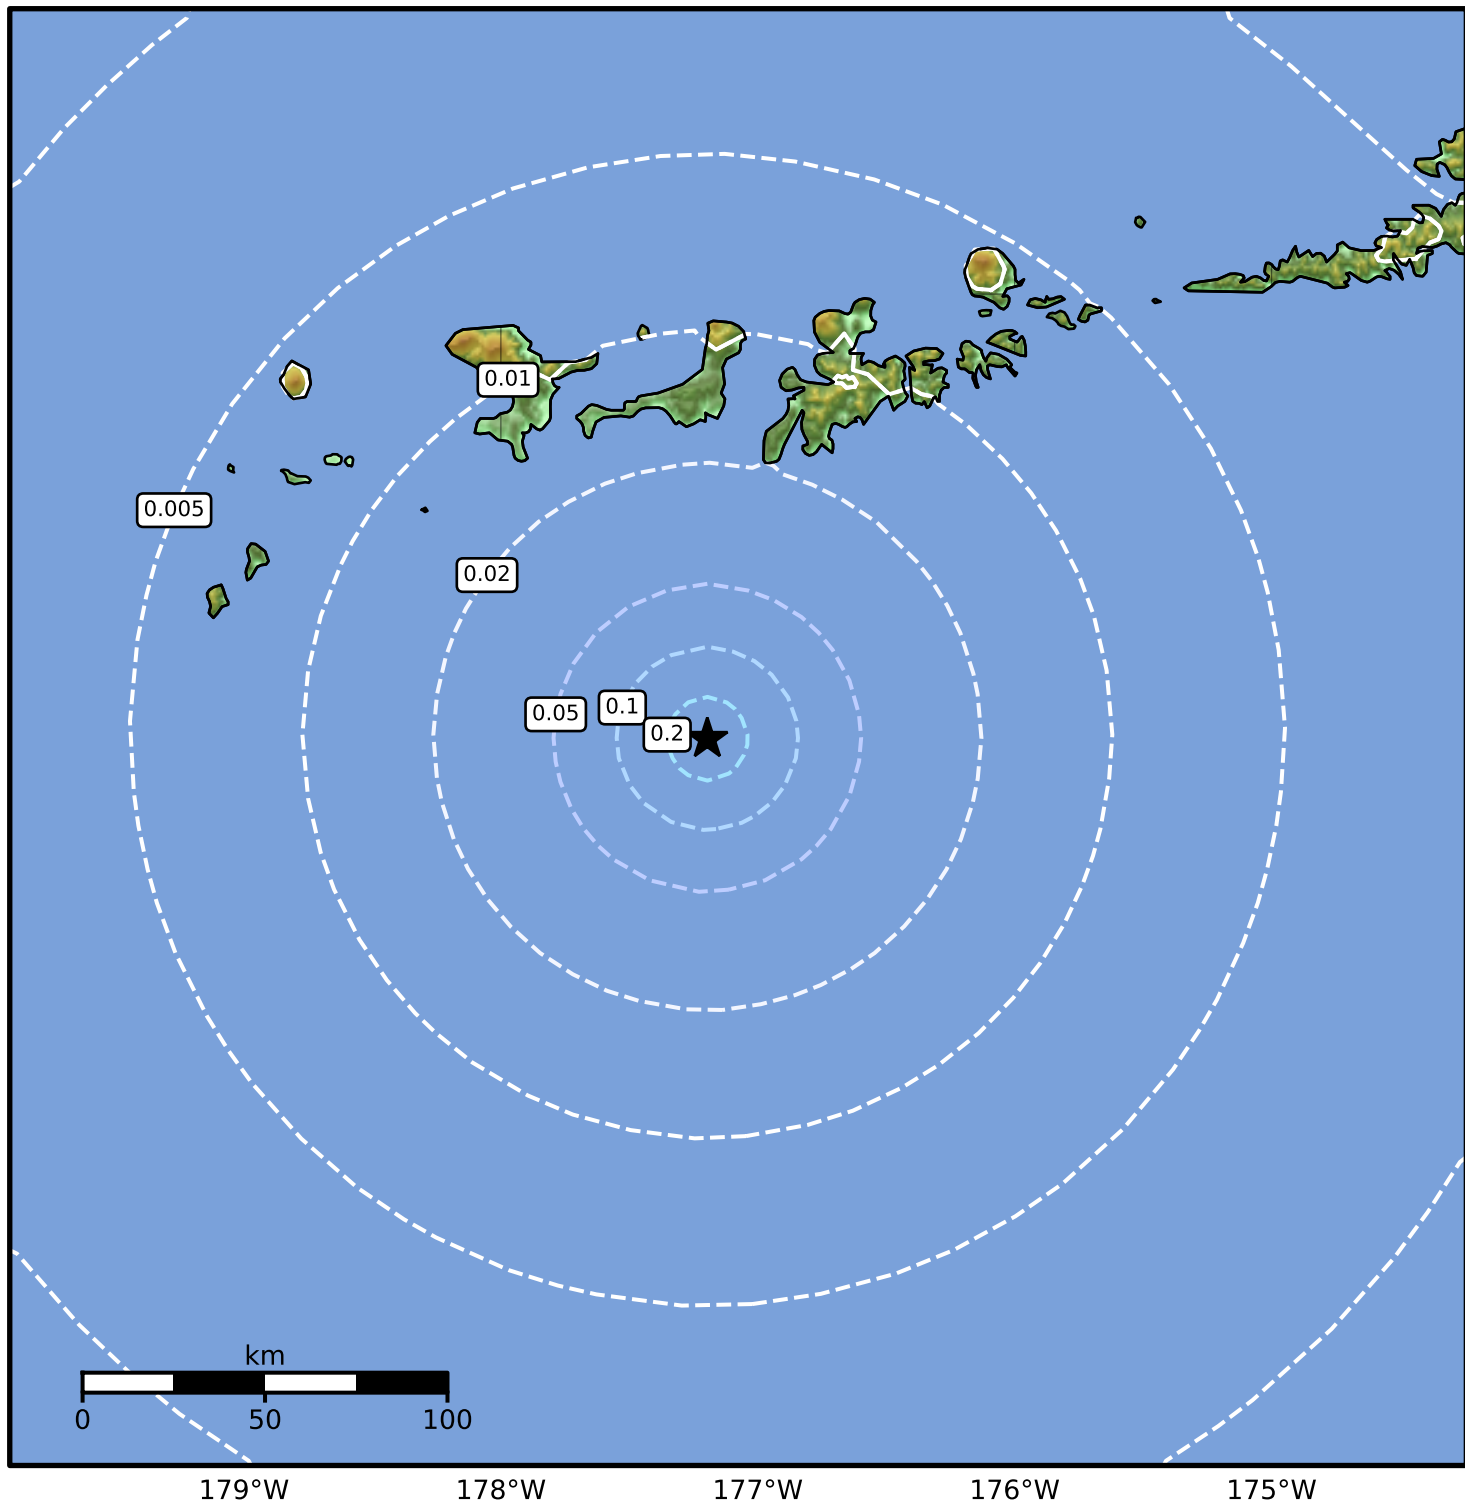

1.0 Second Peak Spectral Acceleration Map Alaska Earthquake Center
ShakeMap: 113 km (70 miles) SSW of Adak
Dec 09, 2024 01:24:49 UTC M4.1 N50.92 W177.20 Depth: 15.4km ID:ak024fsxm2oq

SA(1.0) (%g)	0.1	0.2	0.5	1	2	5	10	20	50	100	200
--------------	-----	-----	-----	---	---	---	----	----	----	-----	-----

Scale based on Worden et al. (2012)

Version 2: Processed 2024-12-09T02:24:19Z

△ Seismic Instrument ○ Reported Intensity

★ Epicenter