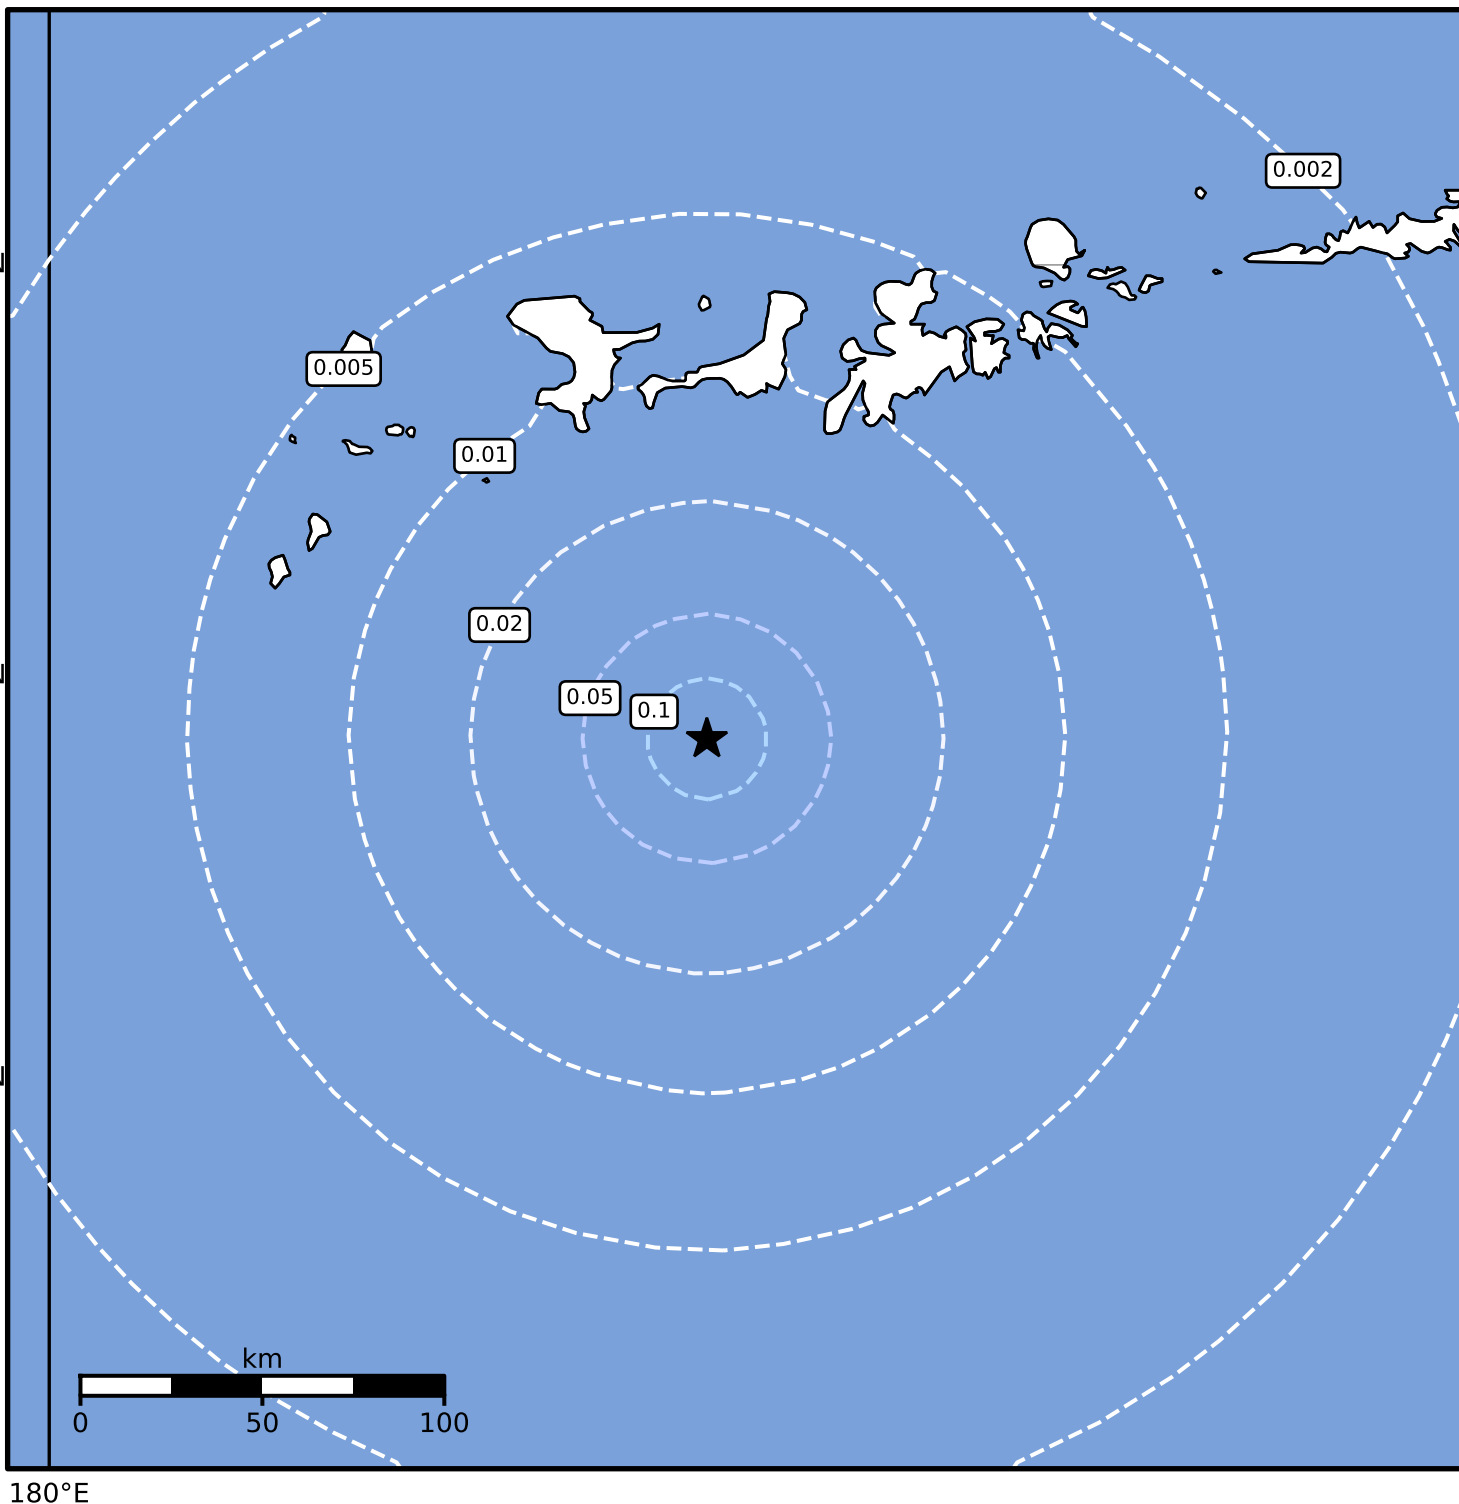

1.0 Second Peak Spectral Acceleration Map Alaska Earthquake Center
 ShakeMap: 127 km (79 miles) SSW of Adak
 Dec 09, 2024 01:39:09 UTC M4.0 N50.84 W177.44 Depth: 20.4km ID:ak024fsxp7cx

SA(1.0) (%g)	0.1	0.2	0.5	1	2	5	10	20	50	100	200
---------------------	------------	------------	------------	----------	----------	----------	-----------	-----------	-----------	------------	------------

Scale based on Worden et al. (2012)

Version 2: Processed 2024-12-09T03:32:22Z

△ Seismic Instrument ○ Reported Intensity

★ Epicenter