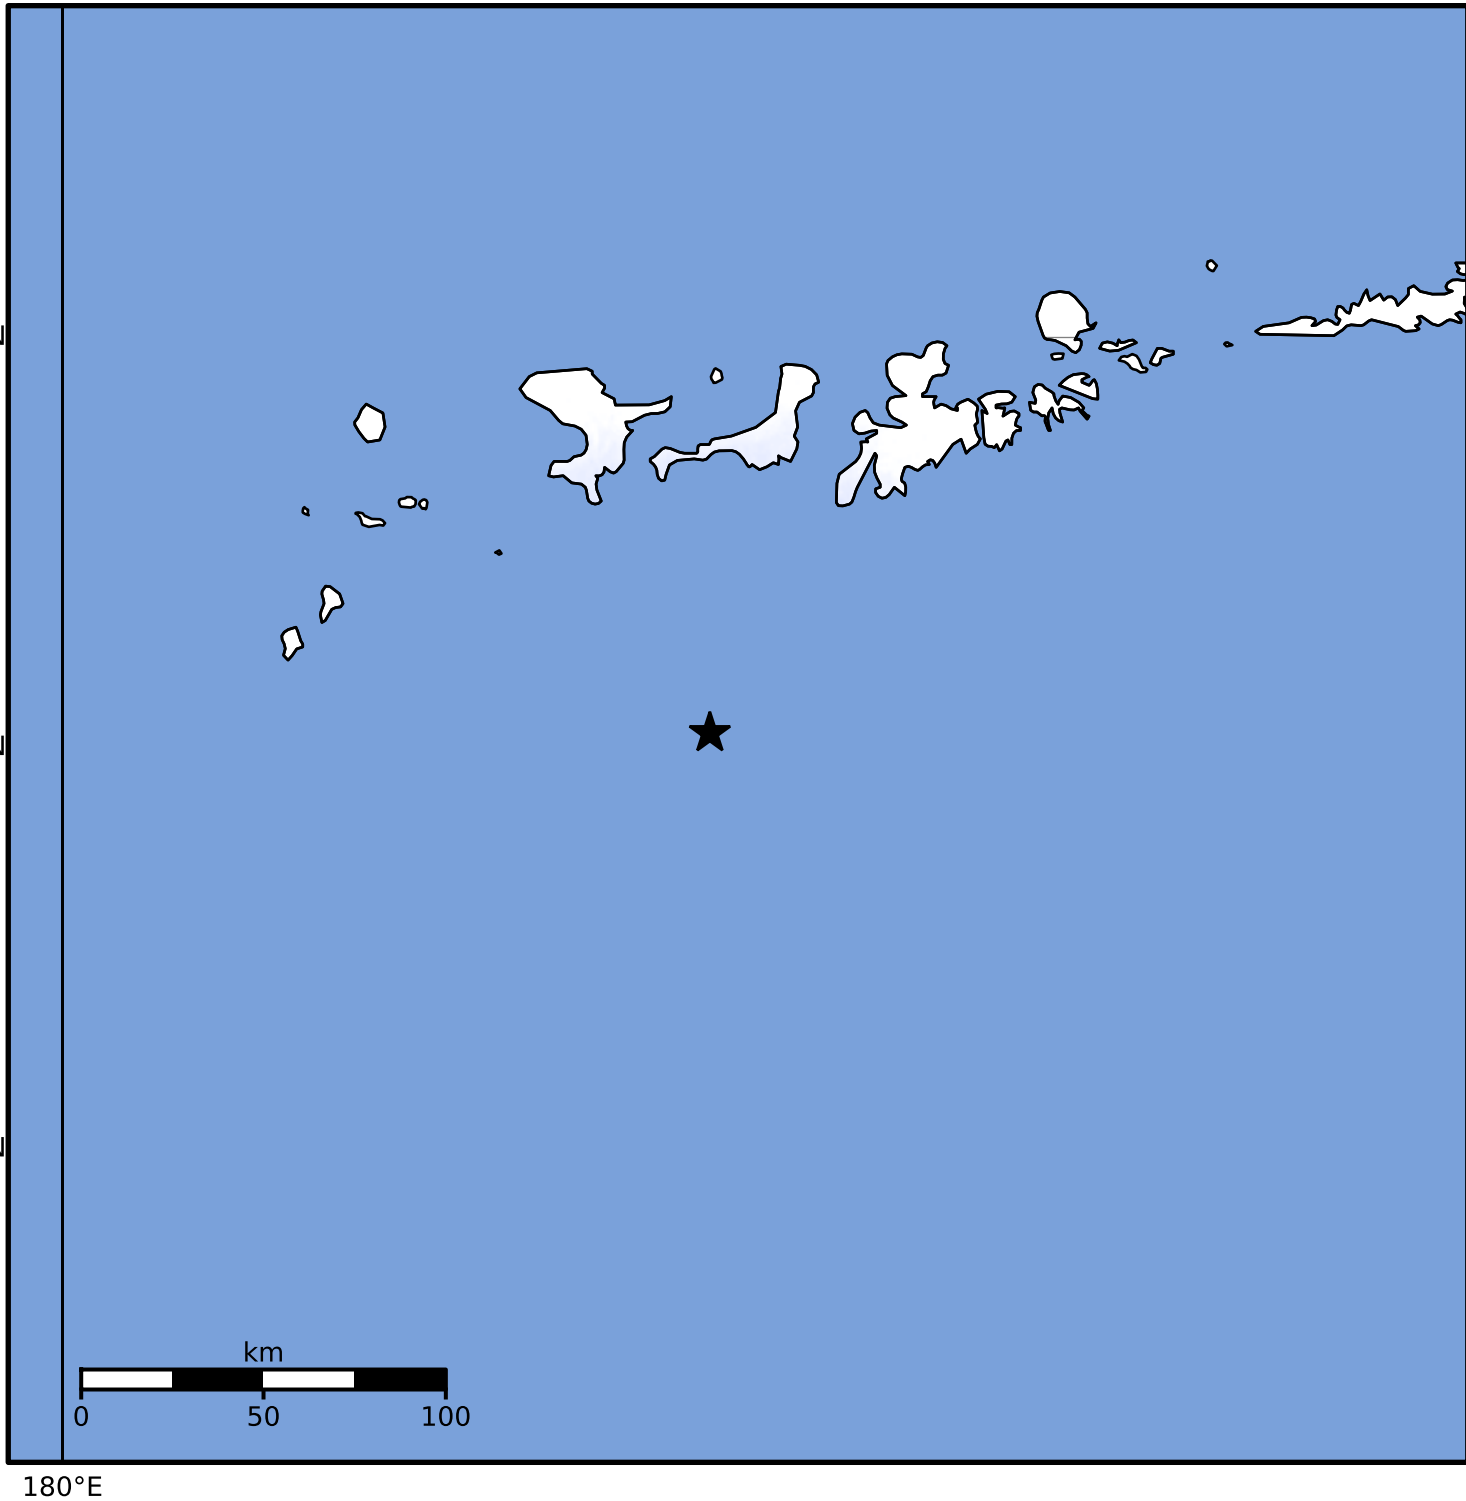

Macroseismic Intensity Map Alaska Earthquake Center
 ShakeMap: 109 km (68 miles) SSW of Adak
 Dec 09, 2024 01:53:08 UTC M3.6 N51.04 W177.47 Depth: 28.3km ID:ak024fsxs72x

SHAKING	Not felt	Weak	Light	Moderate	Strong	Very strong	Severe	Violent	Extreme
DAMAGE	None	None	None	Very light	Light	Moderate	Moderate/heavy	Heavy	Very heavy
PGA(%g)	<0.0464	0.297	2.76	6.2	11.5	21.5	40.1	74.7	>139
PGV(cm/s)	<0.0215	0.135	1.41	4.65	9.64	20	41.4	85.8	>178
INTENSITY	I	II-III	IV	V	VI	VII	VIII	IX	X+

Scale based on Worden et al. (2012)

Version 1: Processed 2024-12-09T03:16:01Z

△ Seismic Instrument ○ Reported Intensity

★ Epicenter