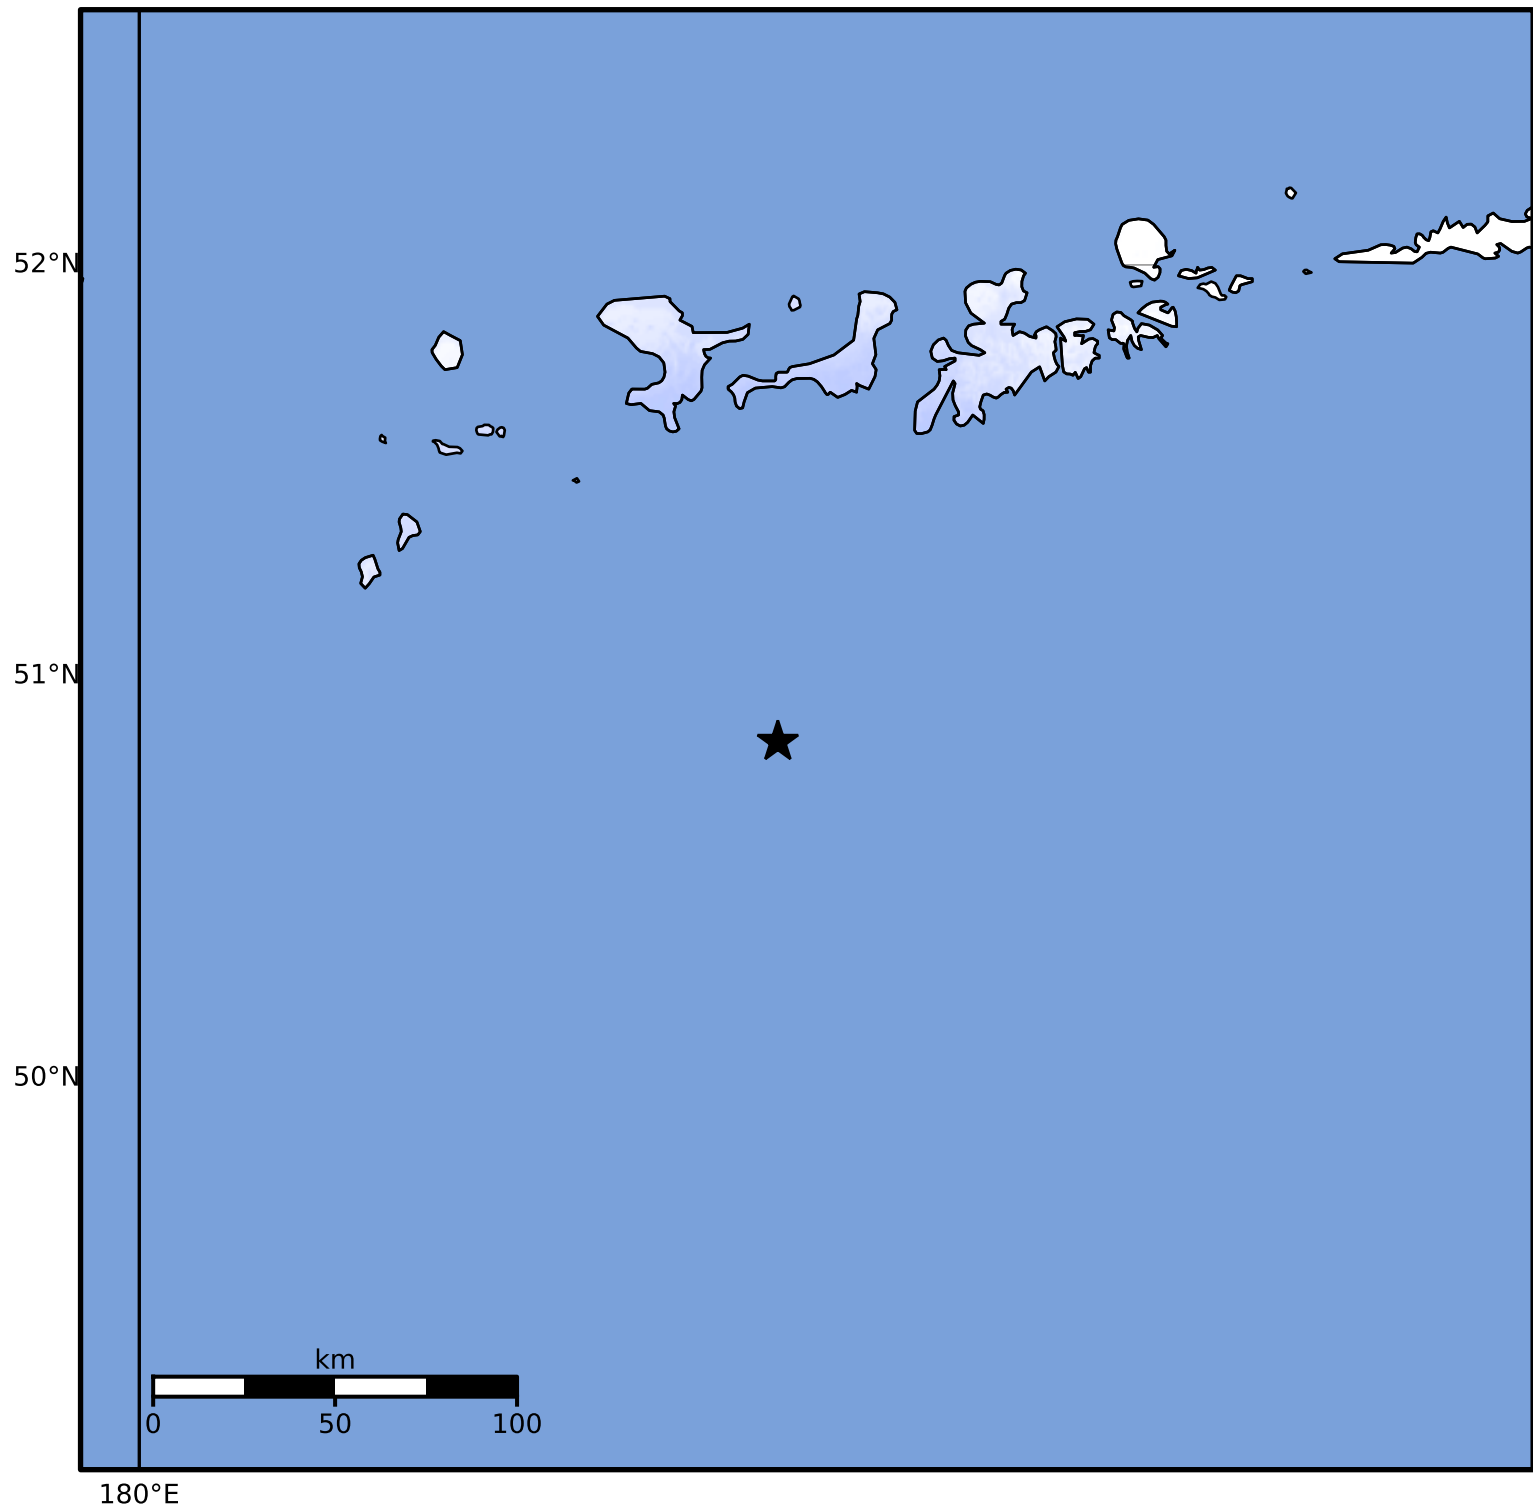

Macroseismic Intensity Map Alaska Earthquake Center
 ShakeMap: 130 km (81 miles) SSW of Adak
 Dec 09, 2024 03:11:43 UTC M4.3 N50.84 W177.51 Depth: 13.1km ID:ak024fsyq50h

SHAKING	Not felt	Weak	Light	Moderate	Strong	Very strong	Severe	Violent	Extreme
DAMAGE	None	None	None	Very light	Light	Moderate	Moderate/heavy	Heavy	Very heavy
PGA(%g)	<0.0464	0.297	2.76	6.2	11.5	21.5	40.1	74.7	>139
PGV(cm/s)	<0.0215	0.135	1.41	4.65	9.64	20	41.4	85.8	>178
INTENSITY	I	II-III	IV	V	VI	VII	VIII	IX	X+

Scale based on Worden et al. (2012)

Version 2: Processed 2024-12-09T04:01:11Z

△ Seismic Instrument ○ Reported Intensity

★ Epicenter