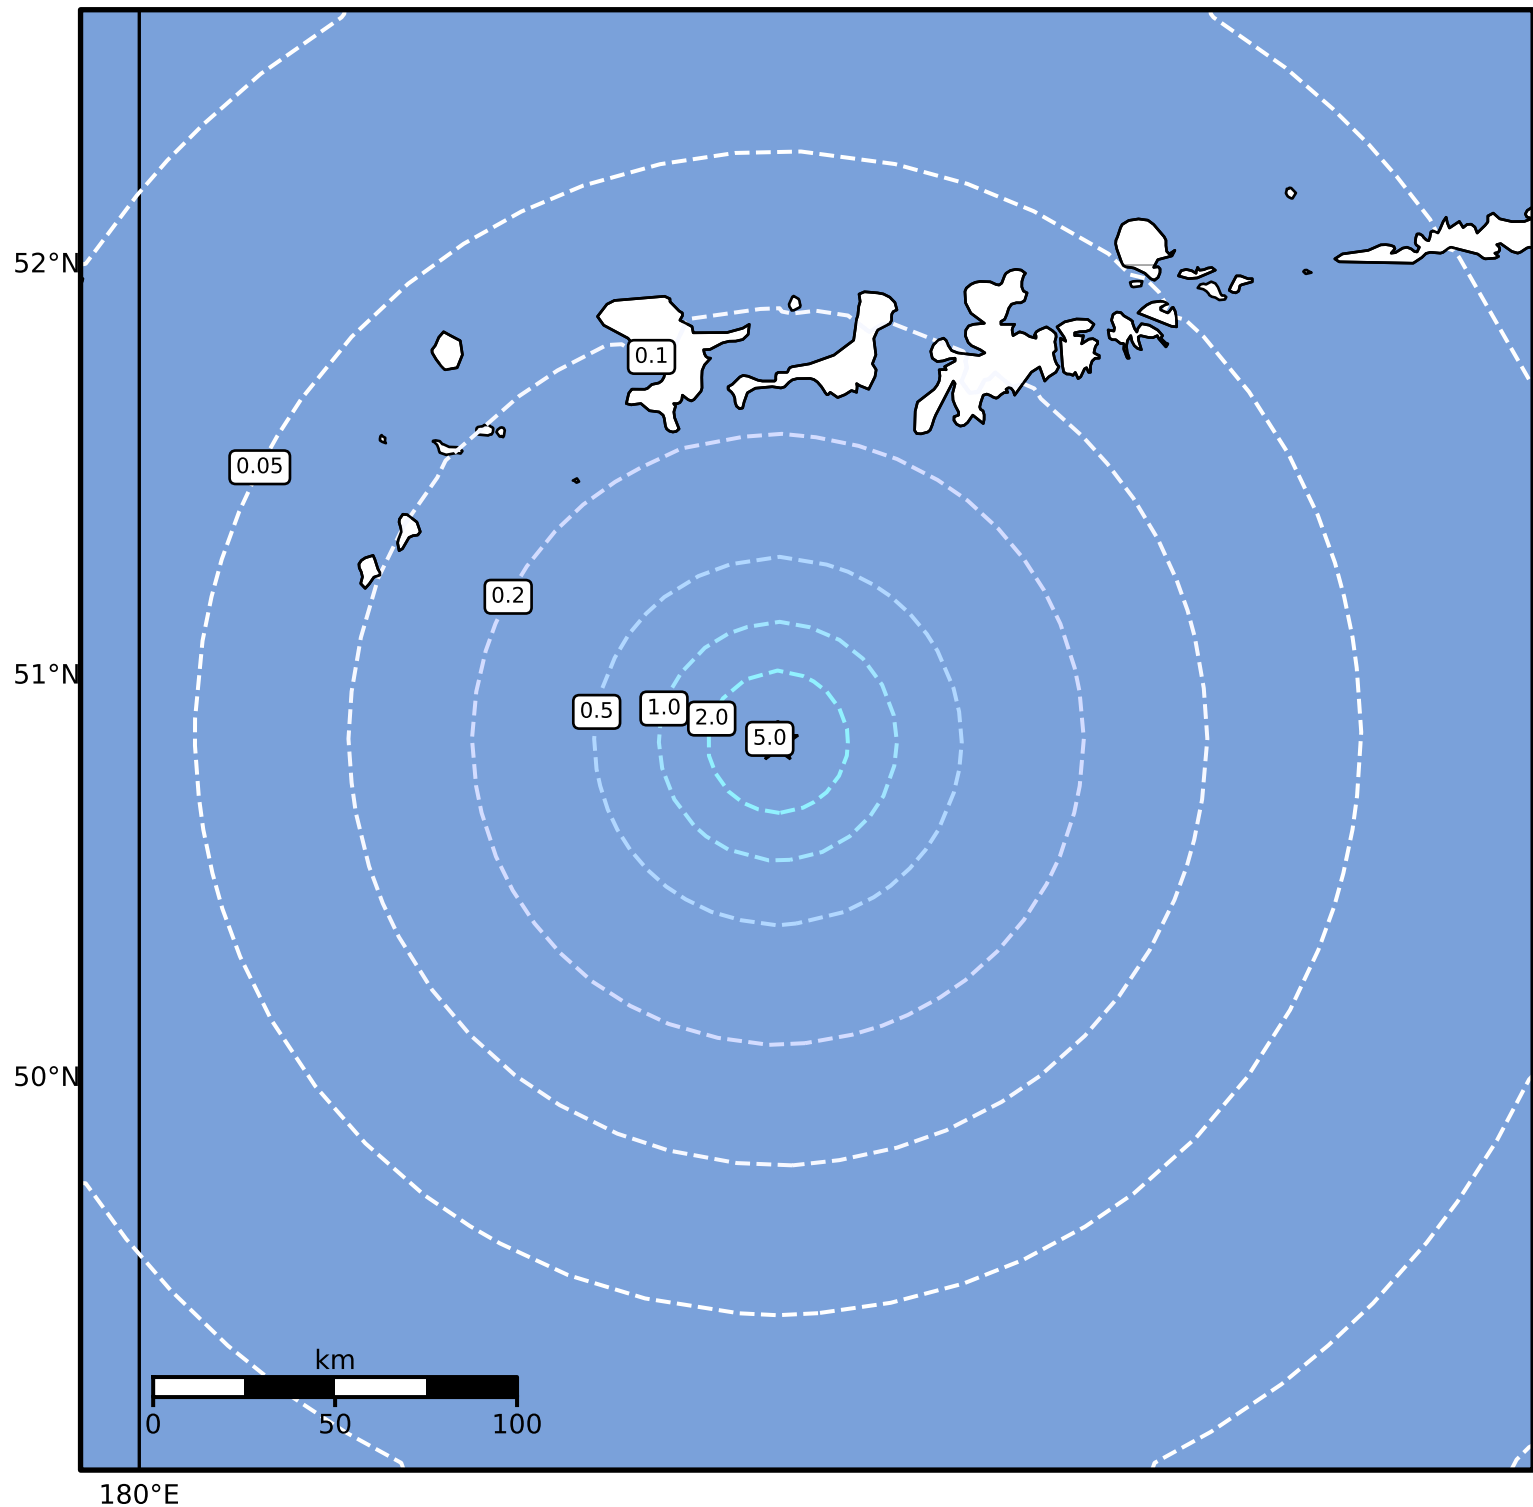

0.3 Second Peak Spectral Acceleration Map Alaska Earthquake Center  
ShakeMap: 130 km (81 miles) SSW of Adak  
Dec 09, 2024 03:11:43 UTC M4.3 N50.84 W177.51 Depth: 13.1km ID:ak024fsyq50h

<b>SA(0.3) (%g)</b>	<b>0.1</b>	<b>0.2</b>	<b>0.5</b>	<b>1</b>	<b>2</b>	<b>5</b>	<b>10</b>	<b>20</b>	<b>50</b>	<b>100</b>	<b>200</b>
---------------------	------------	------------	------------	----------	----------	----------	-----------	-----------	-----------	------------	------------

Scale based on Worden et al. (2012)

Version 2: Processed 2024-12-09T04:01:11Z

△ Seismic Instrument ○ Reported Intensity

★ Epicenter