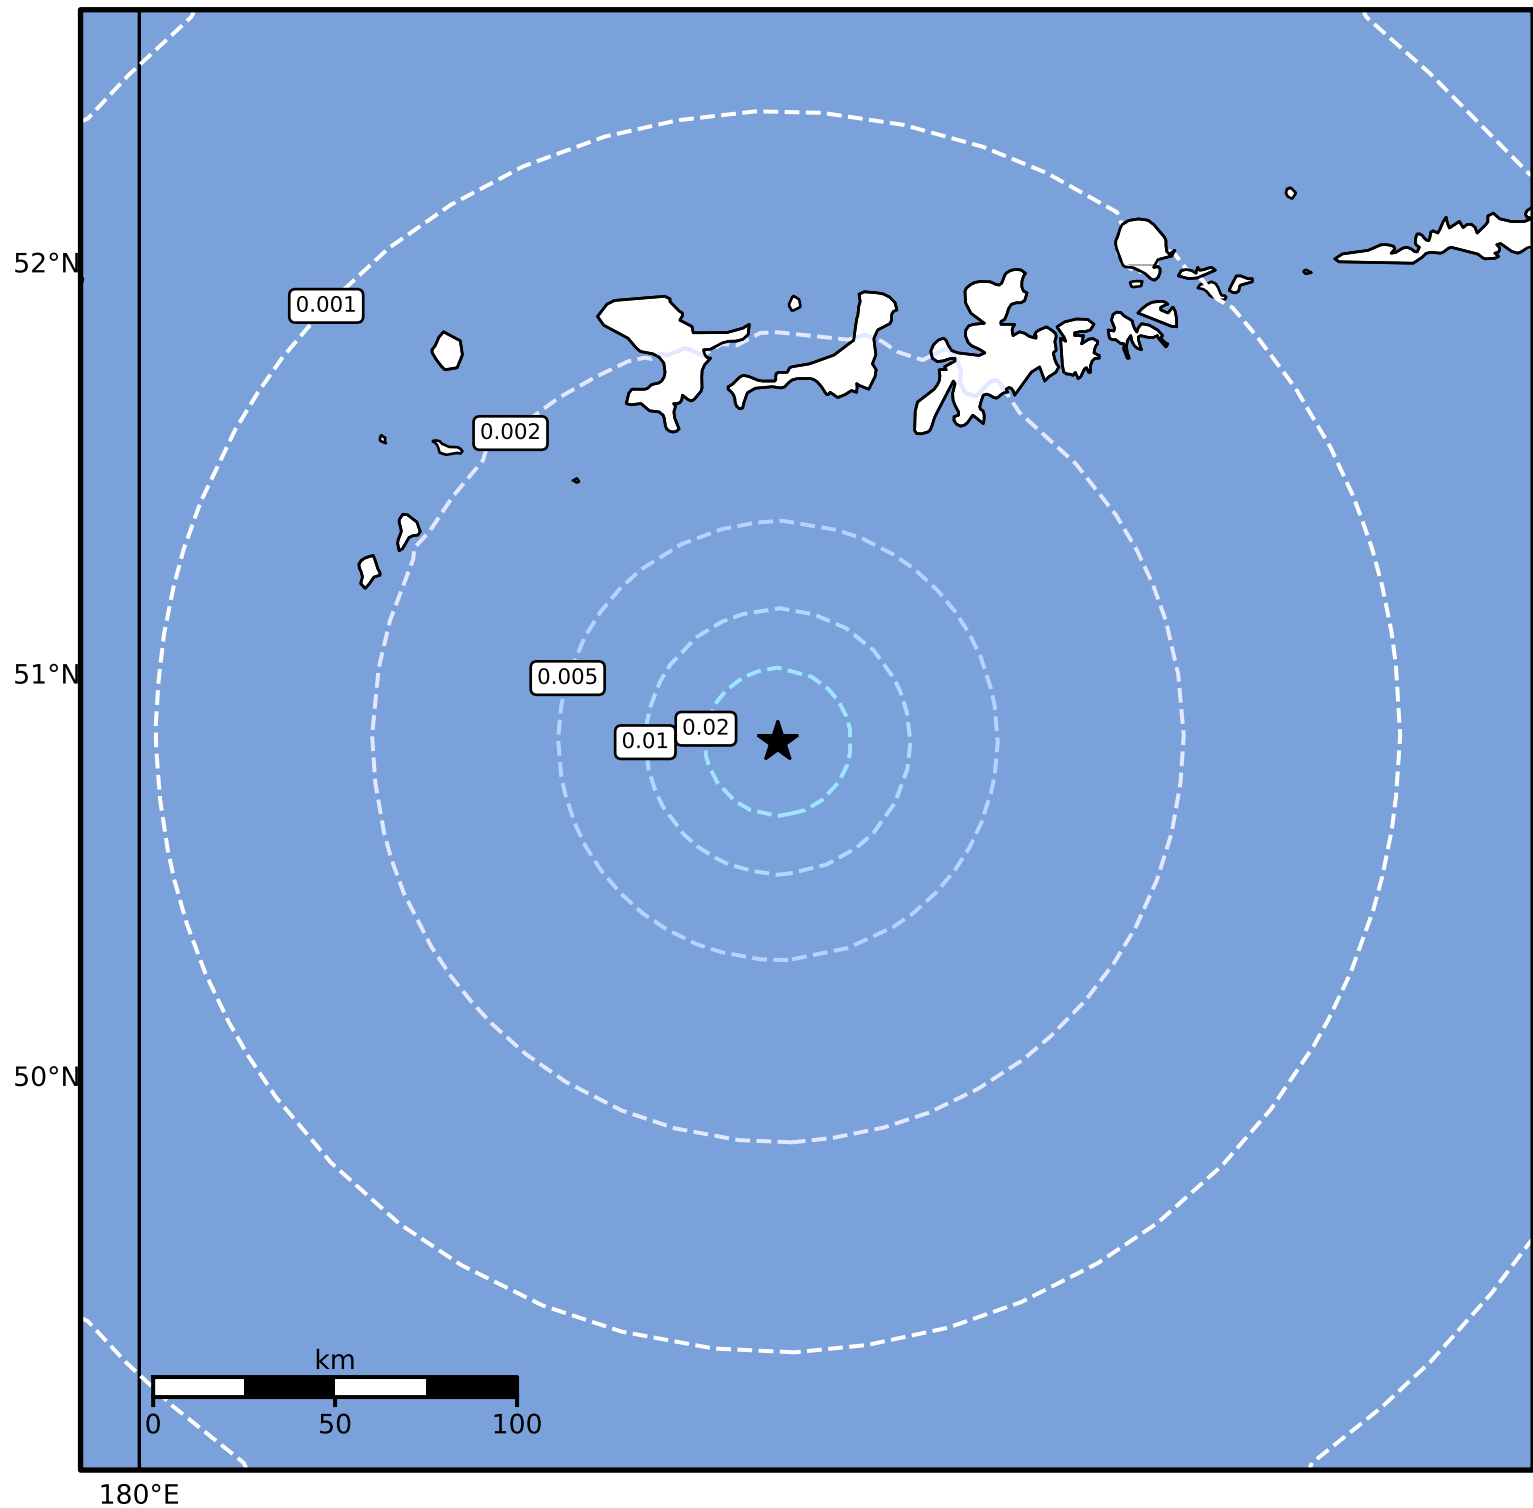

3.0 Second Peak Spectral Acceleration Map Alaska Earthquake Center
ShakeMap: 130 km (81 miles) SSW of Adak
Dec 09, 2024 03:11:43 UTC M4.3 N50.84 W177.51 Depth: 13.1km ID:ak024fsyq50h

SA(3.0) (%g)	0.1	0.2	0.5	1	2	5	10	20	50
--------------	-----	-----	-----	---	---	---	----	----	----

Scale based on Worden et al. (2012)

Version 2: Processed 2024-12-09T04:01:11Z

△ Seismic Instrument ○ Reported Intensity

★ Epicenter