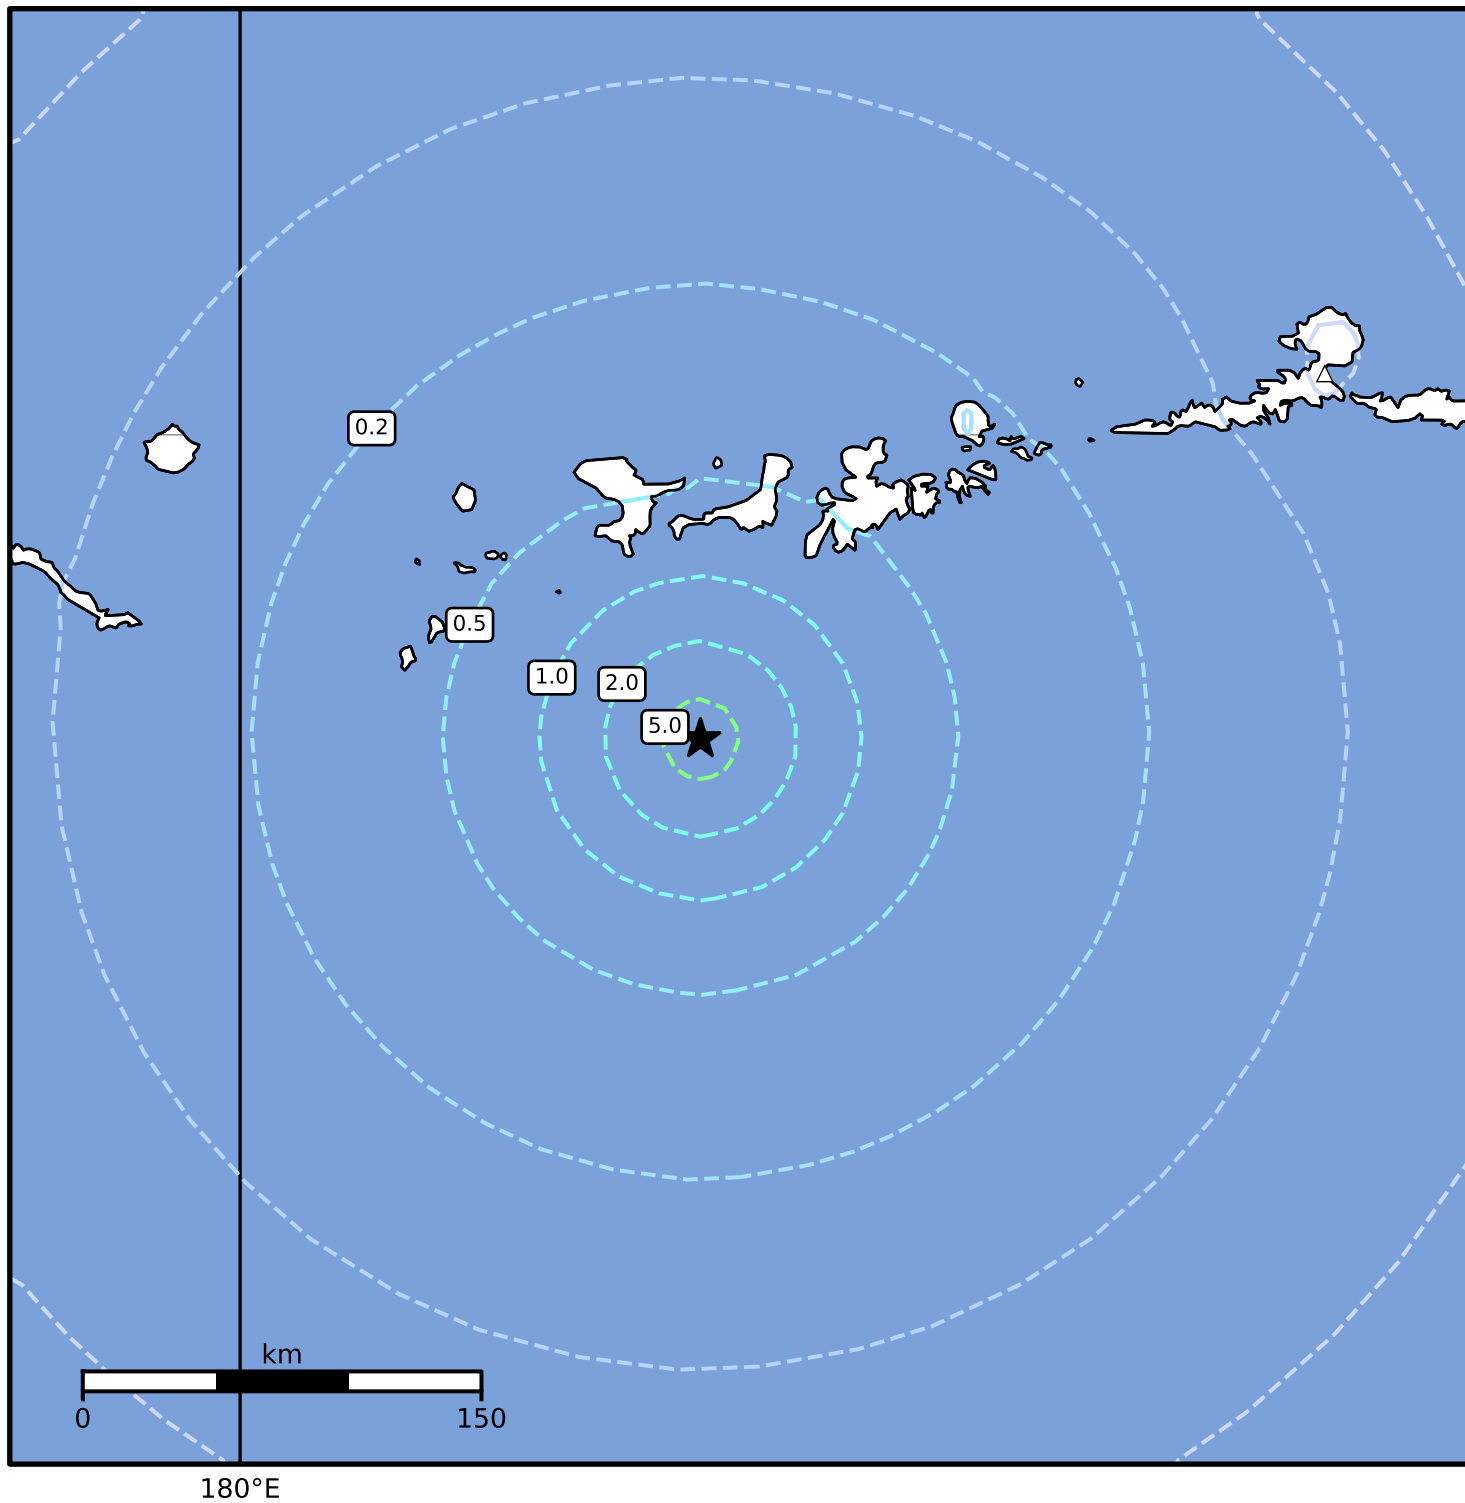

Peak Ground Velocity Map Alaska Earthquake Center
ShakeMap: 116 km (72 miles) SSW of Adak
Dec 09, 2024 03:26:41 UTC M5.7 N50.98 W177.54 Depth: 12.7km ID:ak024fsytclo

PGV (cm/s)	0.1	0.2	0.5	1	2	5	10	20	50	100	200
------------	-----	-----	-----	---	---	---	----	----	----	-----	-----

Scale based on Worden et al. (2012)

Version 5: Processed 2024-12-09T04:55:48Z

△ Seismic Instrument ○ Reported Intensity

★ Epicenter