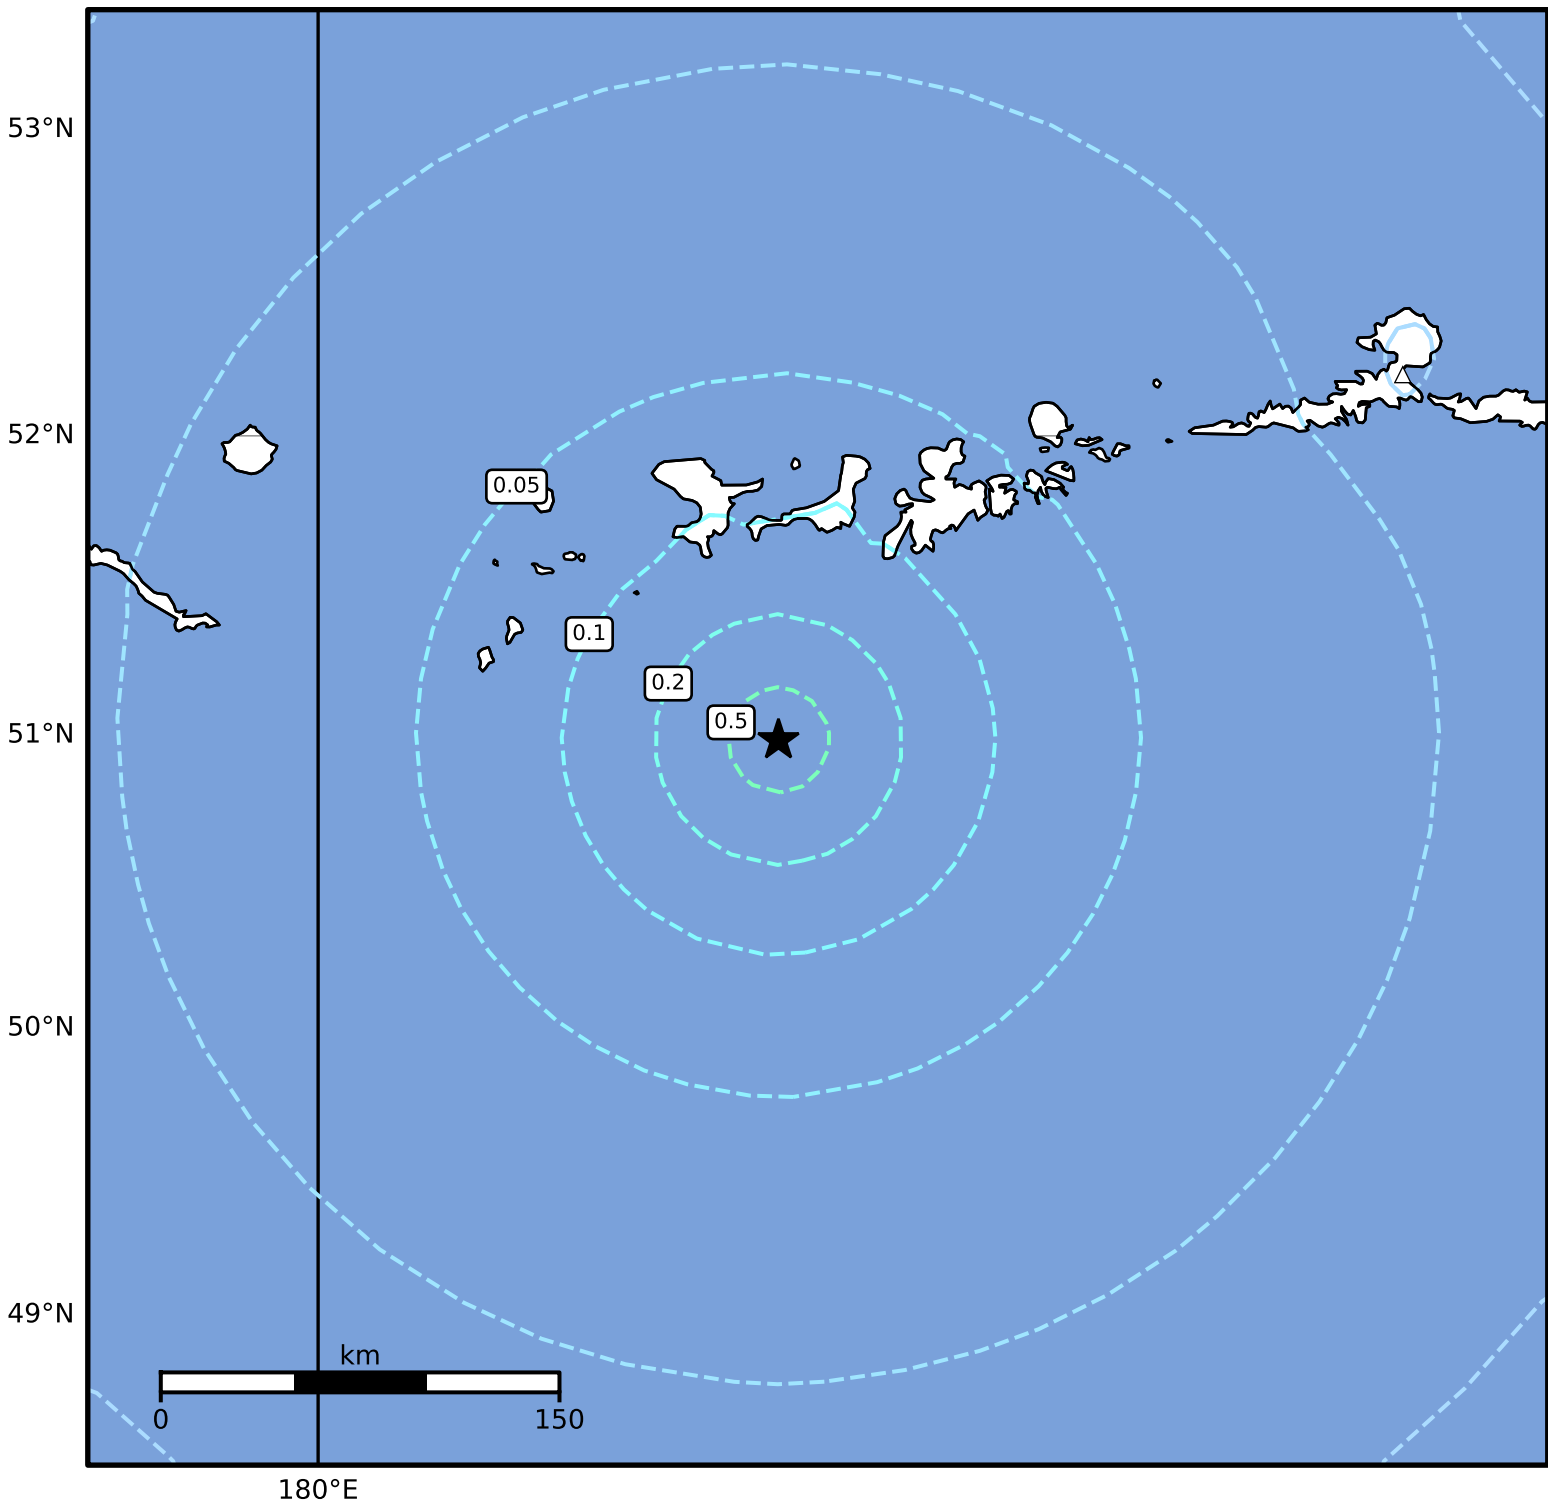

3.0 Second Peak Spectral Acceleration Map Alaska Earthquake Center
ShakeMap: 116 km (72 miles) SSW of Adak
Dec 09, 2024 03:26:41 UTC M5.7 N50.98 W177.54 Depth: 12.7km ID:ak024fsytclo

SA(3.0) (%g)	0.1	0.2	0.5	1	2	5	10	20	50
--------------	-----	-----	-----	---	---	---	----	----	----

Scale based on Worden et al. (2012)

Version 5: Processed 2024-12-09T04:55:48Z

△ Seismic Instrument ○ Reported Intensity

★ Epicenter