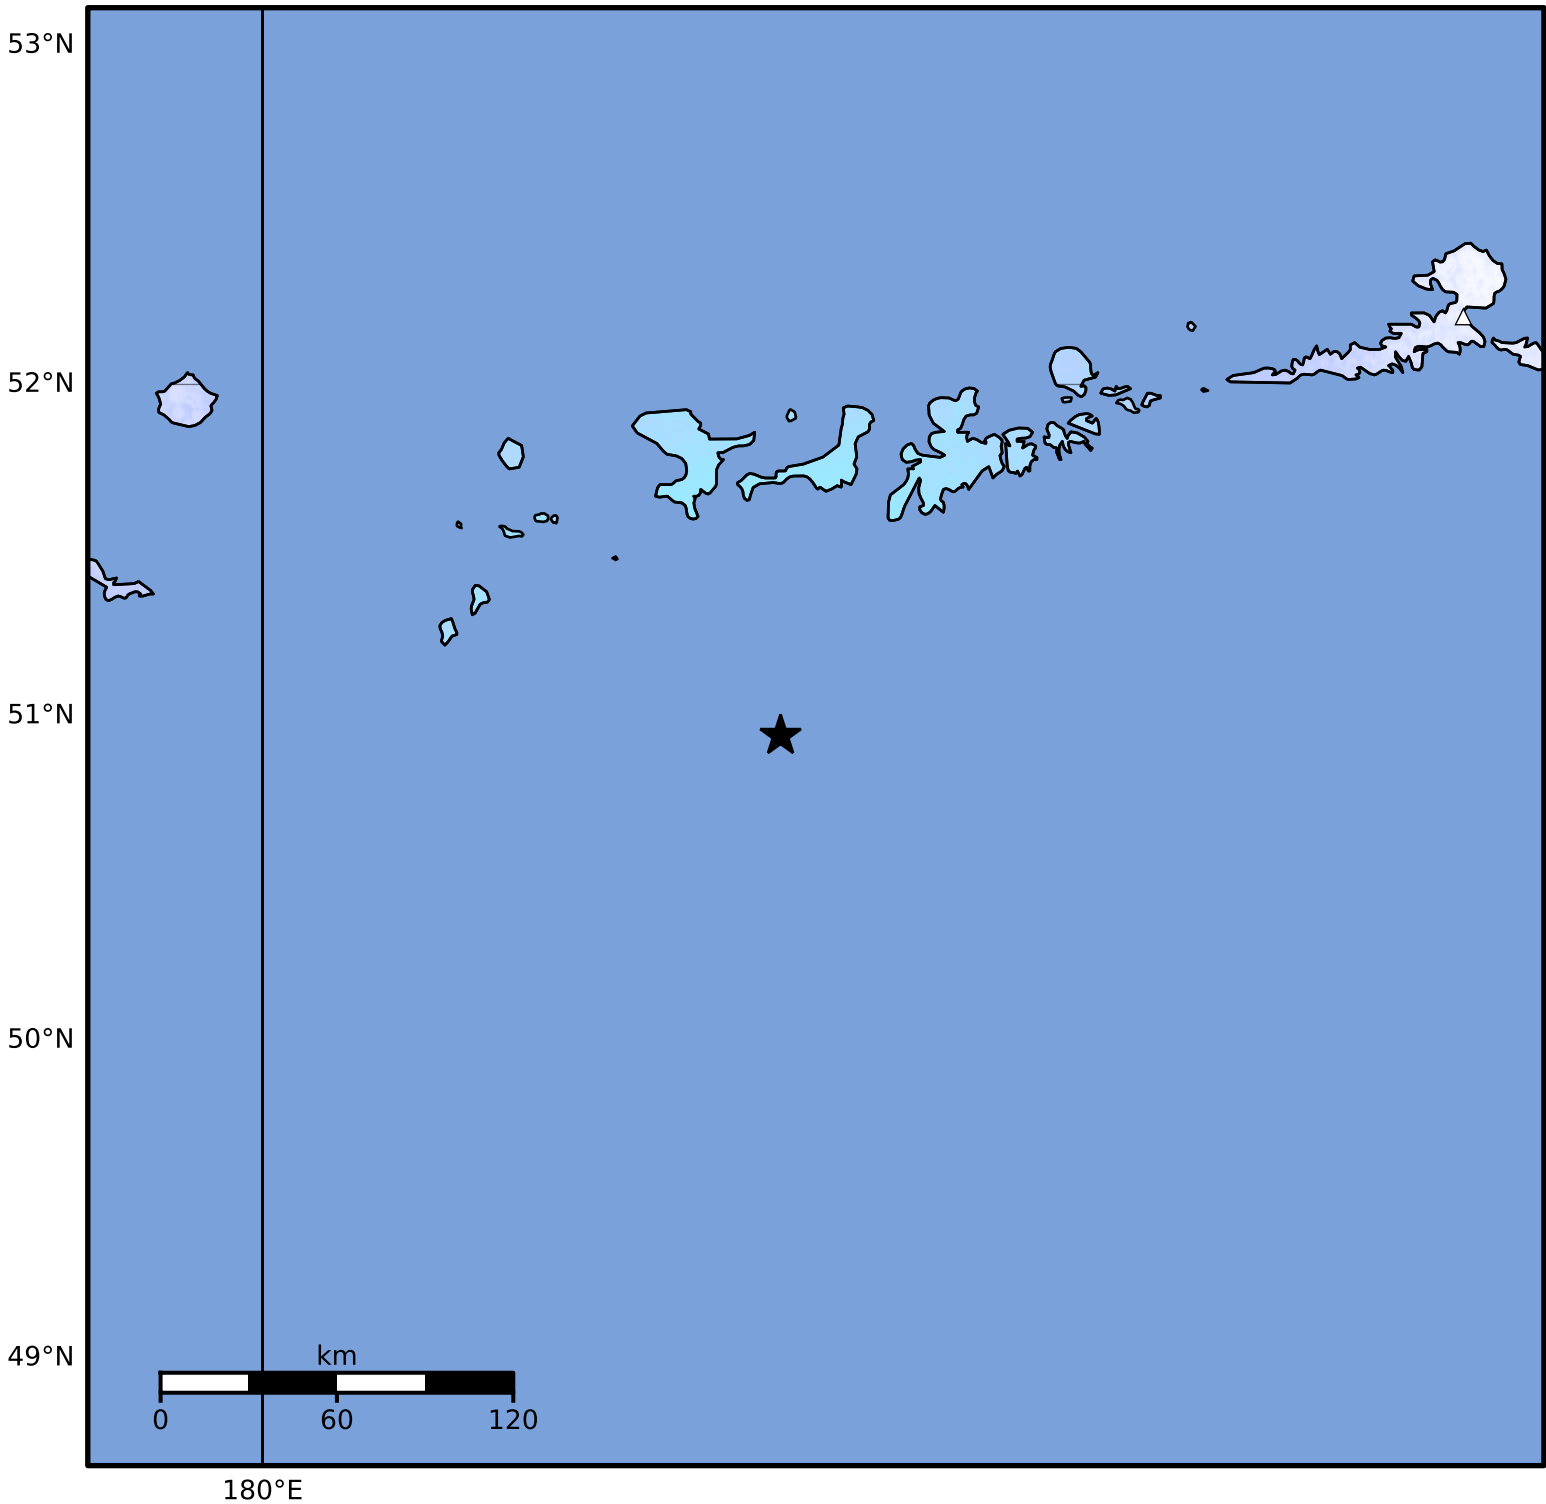

Macroseismic Intensity Map Alaska Earthquake Center
 ShakeMap: 119 km (74 miles) SSW of Adak
 Dec 09, 2024 03:30:25 UTC M5.3 N50.94 W177.50 Depth: 2.8km ID:ak024fsyu67b

SHAKING	Not felt	Weak	Light	Moderate	Strong	Very strong	Severe	Violent	Extreme
DAMAGE	None	None	None	Very light	Light	Moderate	Moderate/heavy	Heavy	Very heavy
PGA(%g)	<0.0464	0.297	2.76	6.2	11.5	21.5	40.1	74.7	>139
PGV(cm/s)	<0.0215	0.135	1.41	4.65	9.64	20	41.4	85.8	>178
INTENSITY	I	II-III	IV	V	VI	VII	VIII	IX	X+

Scale based on Worden et al. (2012)

Version 6: Processed 2024-12-09T06:42:17Z

△ Seismic Instrument ○ Reported Intensity

★ Epicenter