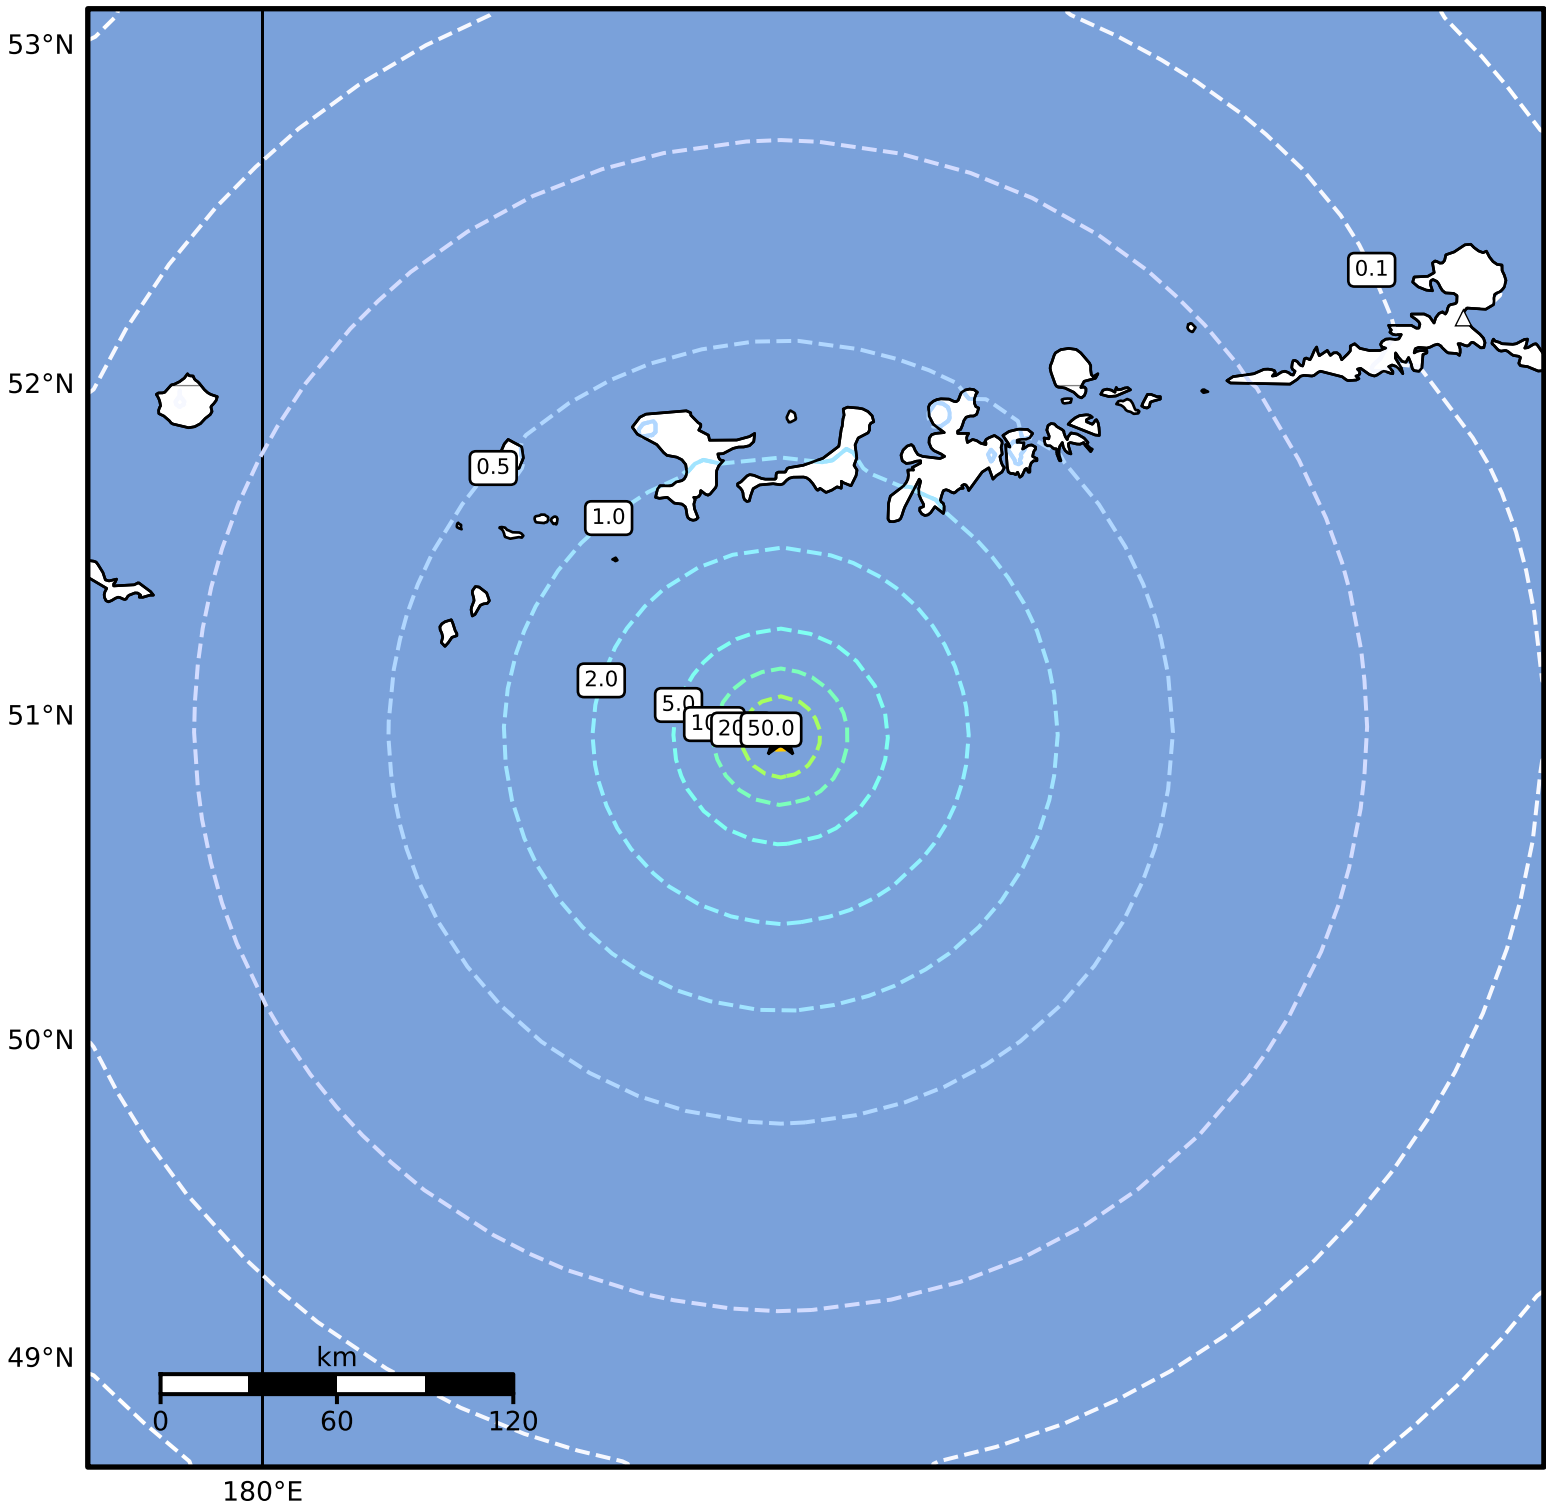

0.3 Second Peak Spectral Acceleration Map Alaska Earthquake Center
 ShakeMap: 119 km (74 miles) SSW of Adak
 Dec 09, 2024 03:30:25 UTC M5.3 N50.94 W177.50 Depth: 2.8km ID:ak024fsyu67b

SA(0.3) (%g)	0.1	0.2	0.5	1	2	5	10	20	50	100	200
--------------	-----	-----	-----	---	---	---	----	----	----	-----	-----

Scale based on Worden et al. (2012)

Version 6: Processed 2024-12-09T06:42:17Z

△ Seismic Instrument ○ Reported Intensity

★ Epicenter