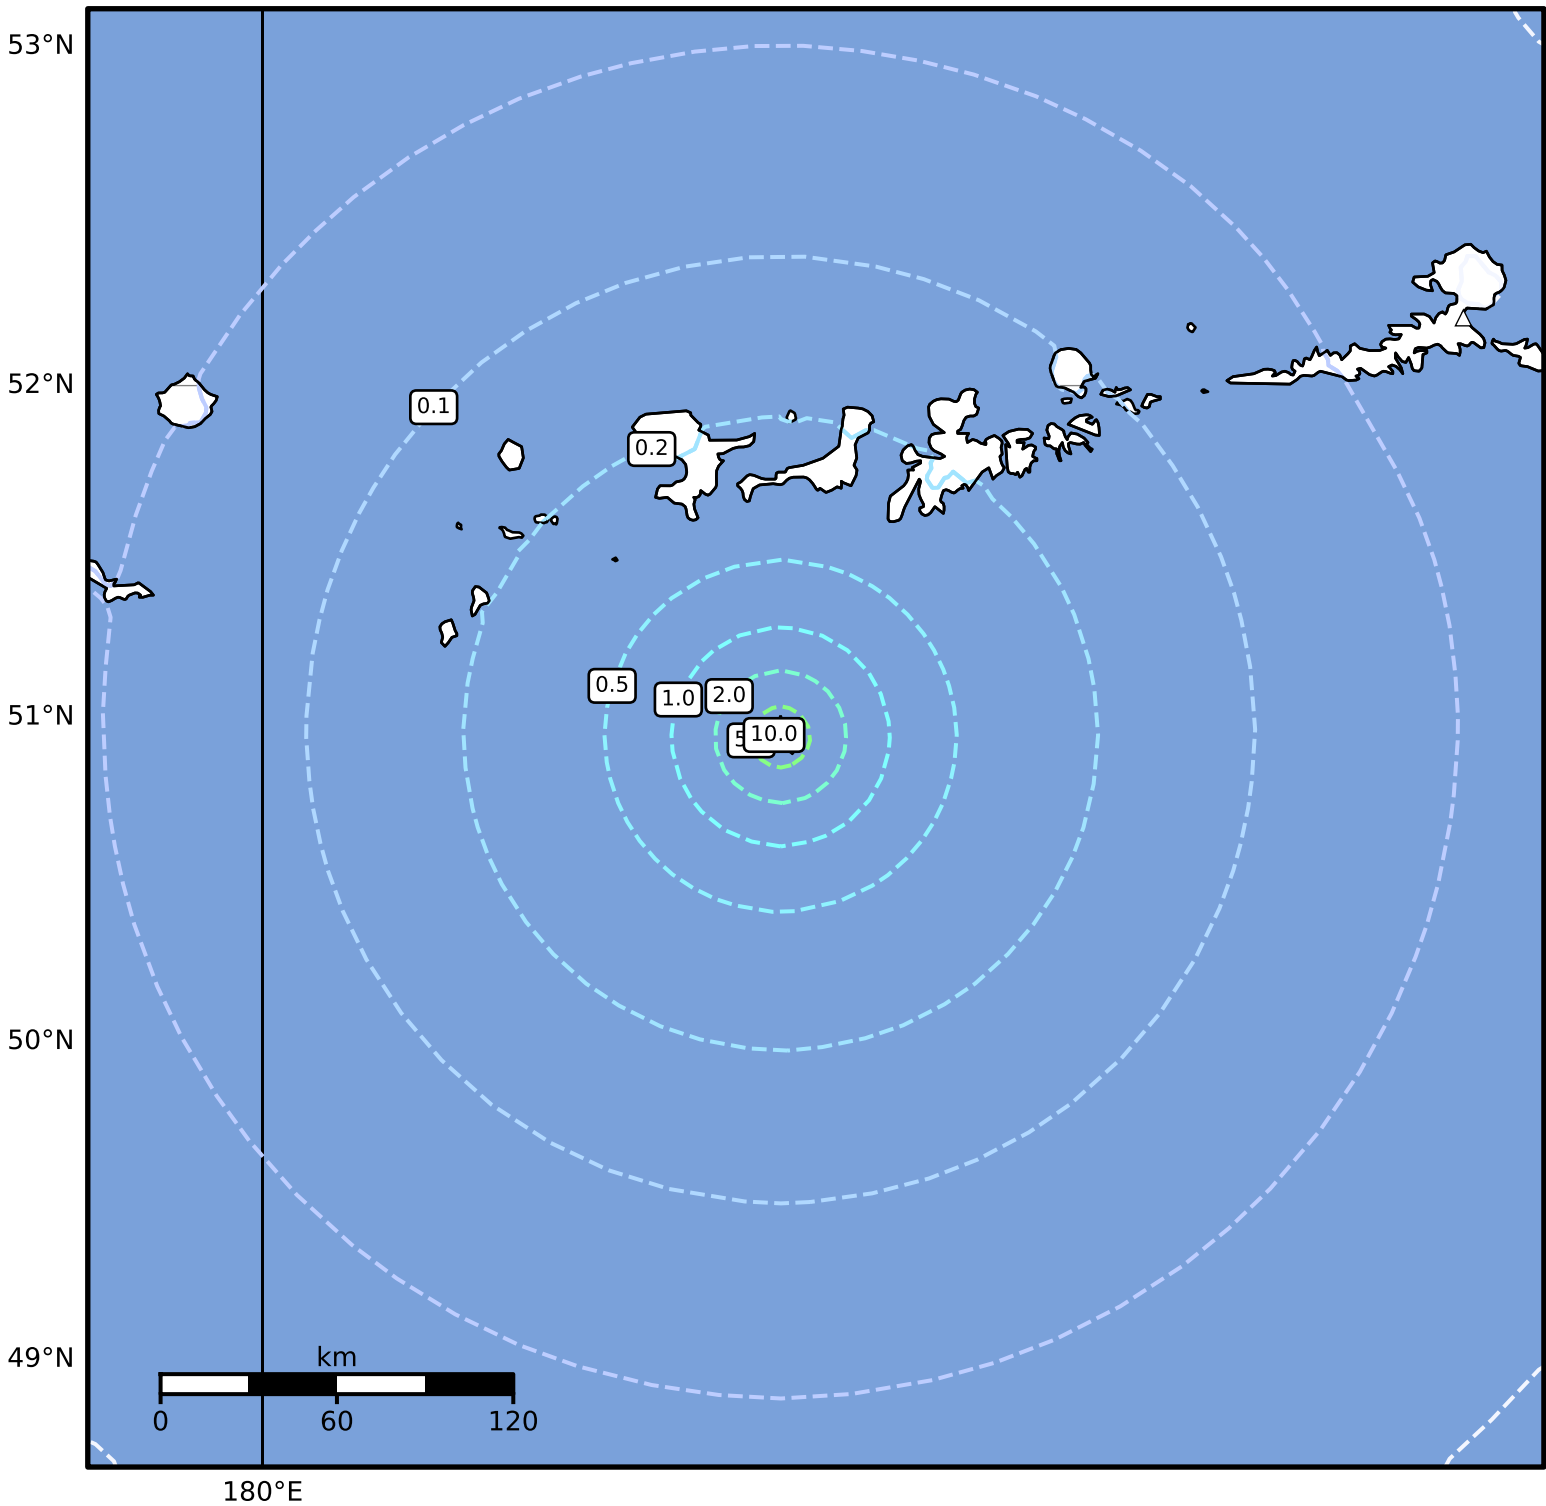

1.0 Second Peak Spectral Acceleration Map Alaska Earthquake Center  
 ShakeMap: 119 km (74 miles) SSW of Adak  
 Dec 09, 2024 03:30:25 UTC M5.3 N50.94 W177.50 Depth: 2.8km ID:ak024fsyu67b

SA(1.0) (%g)	0.1	0.2	0.5	1	2	5	10	20	50	100	200
--------------	-----	-----	-----	---	---	---	----	----	----	-----	-----

Scale based on Worden et al. (2012)

Version 6: Processed 2024-12-09T06:42:17Z

△ Seismic Instrument ○ Reported Intensity

★ Epicenter