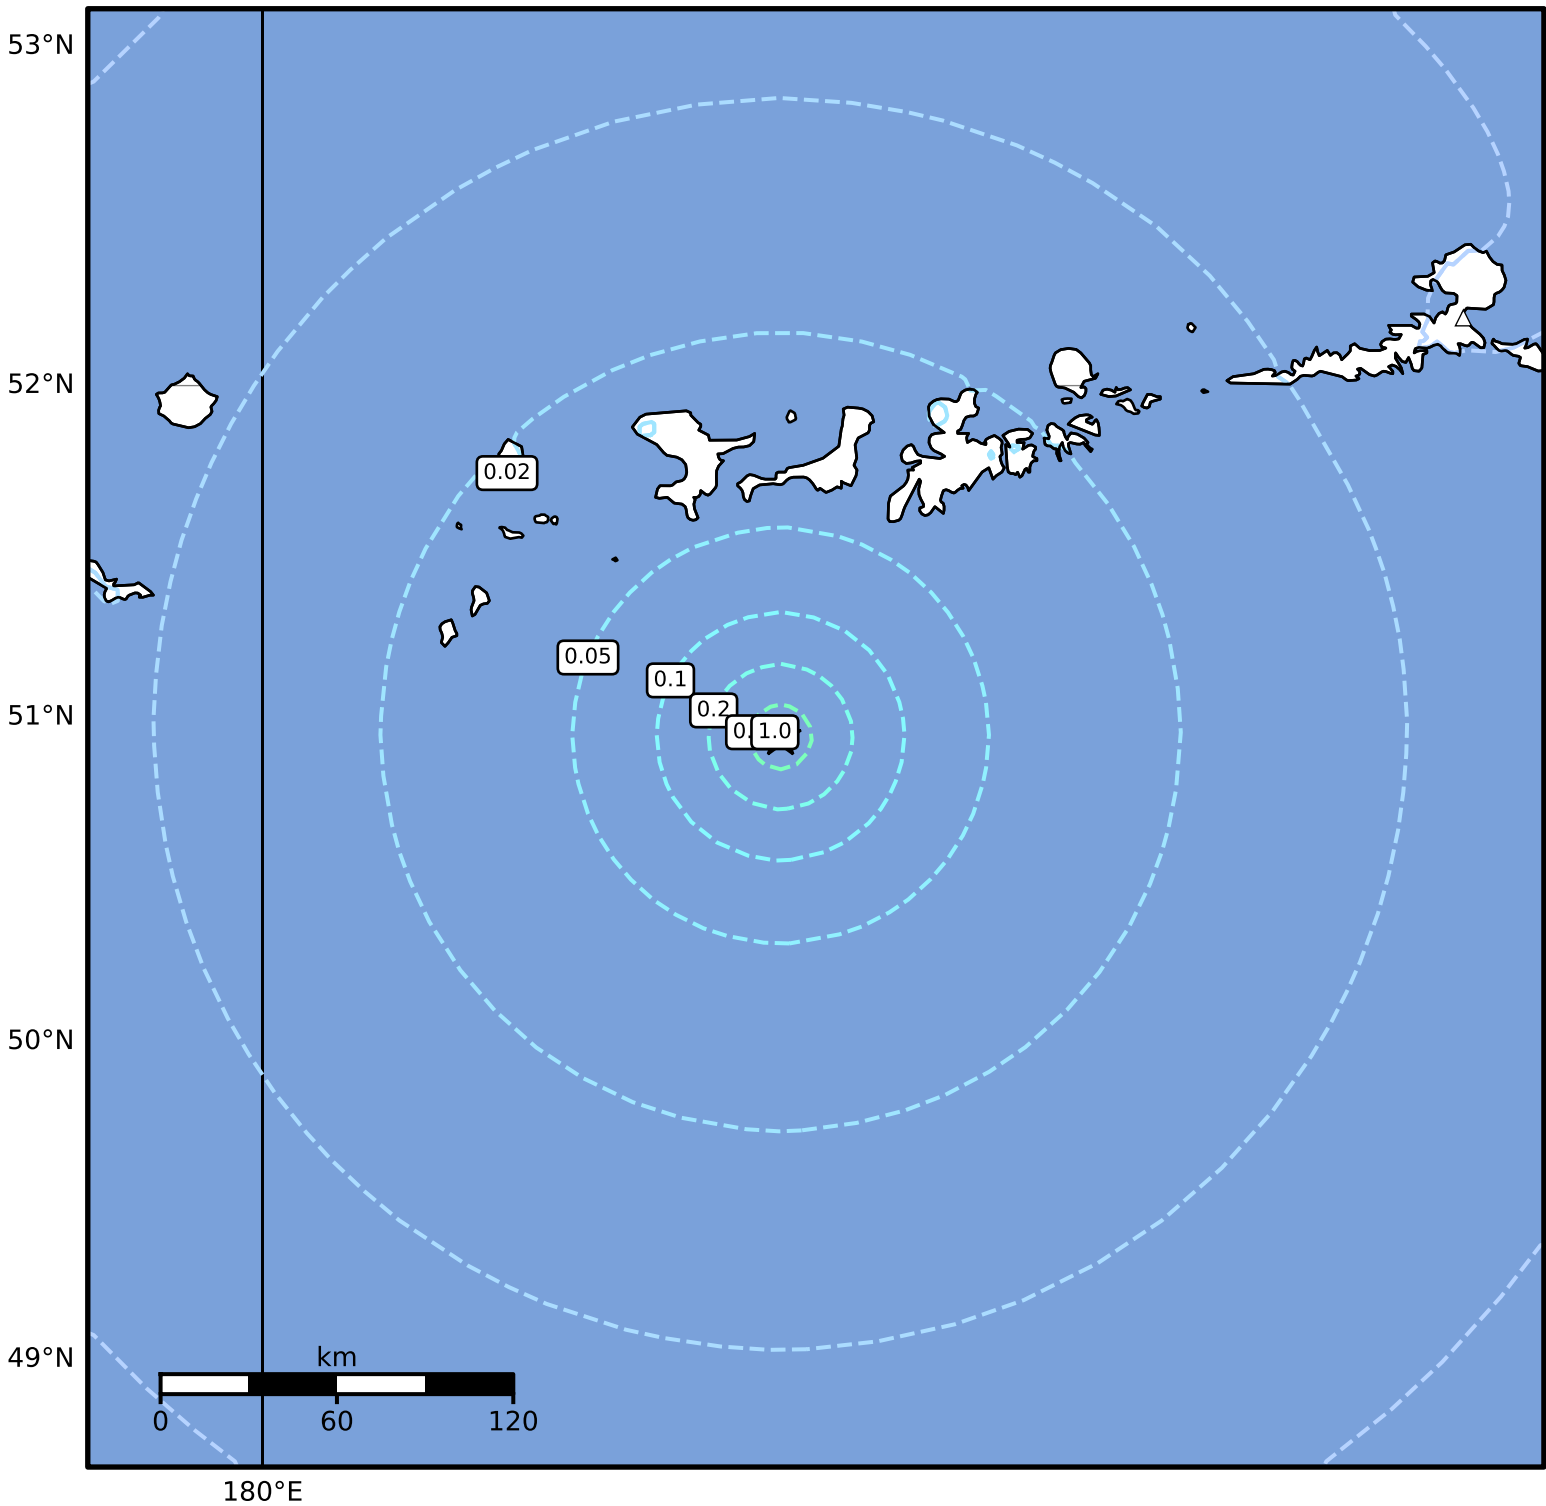

3.0 Second Peak Spectral Acceleration Map Alaska Earthquake Center
 ShakeMap: 119 km (74 miles) SSW of Adak
 Dec 09, 2024 03:30:25 UTC M5.3 N50.94 W177.50 Depth: 2.8km ID:ak024fsyu67b

SA(3.0) (%g)	0.1	0.2	0.5	1	2	5	10	20	50
--------------	-----	-----	-----	---	---	---	----	----	----

Scale based on Worden et al. (2012)

Version 6: Processed 2024-12-09T06:42:17Z

△ Seismic Instrument ○ Reported Intensity

★ Epicenter