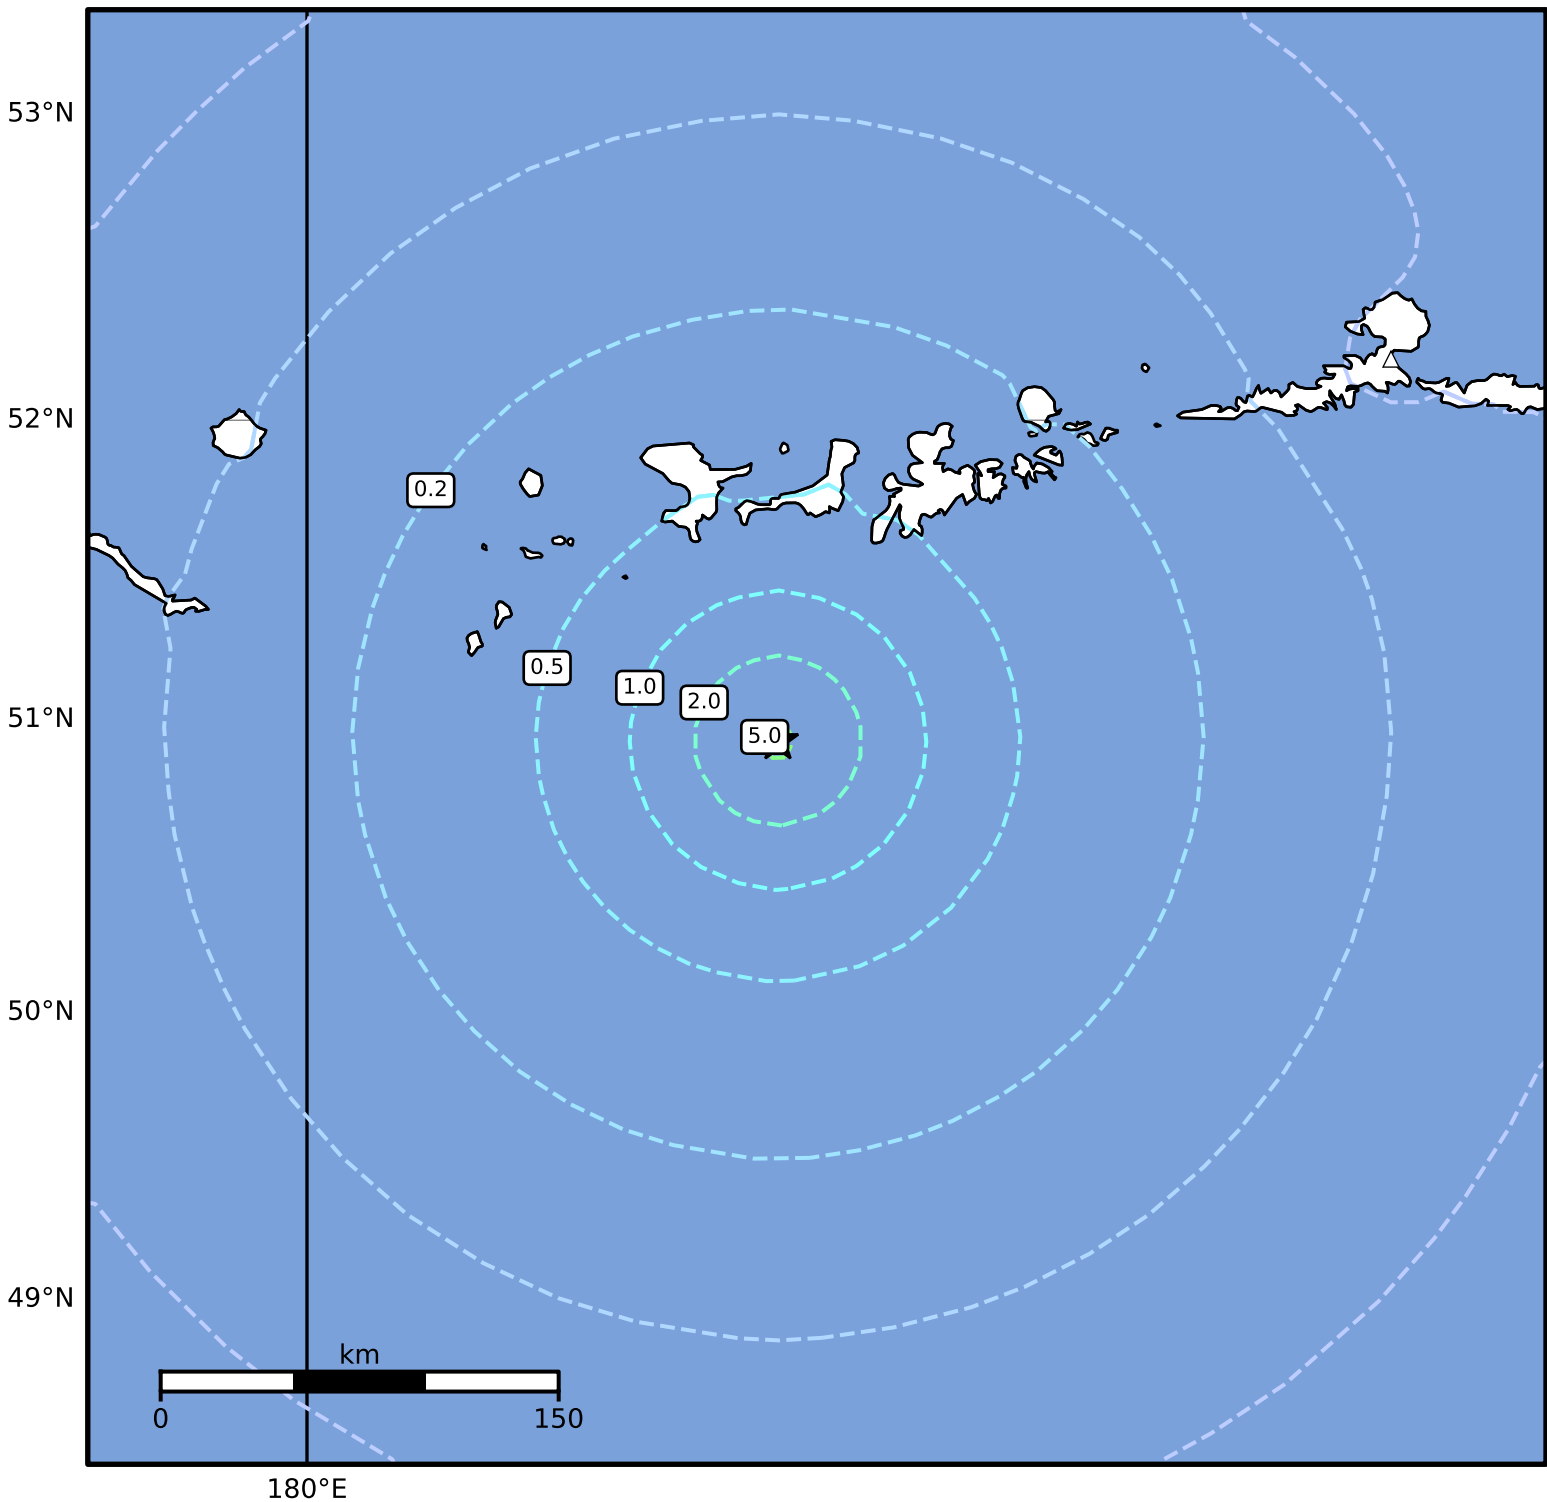

1.0 Second Peak Spectral Acceleration Map Alaska Earthquake Center
ShakeMap: 120 km (75 miles) SSW of Adak
Dec 09, 2024 03:31:59 UTC M5.6 N50.93 W177.48 Depth: 17.1km ID:ak024fsyujqd

SA(1.0) (%g)	0.1	0.2	0.5	1	2	5	10	20	50	100	200
--------------	-----	-----	-----	---	---	---	----	----	----	-----	-----

Scale based on Worden et al. (2012)

Version 6: Processed 2024-12-09T06:54:00Z

△ Seismic Instrument ○ Reported Intensity

★ Epicenter