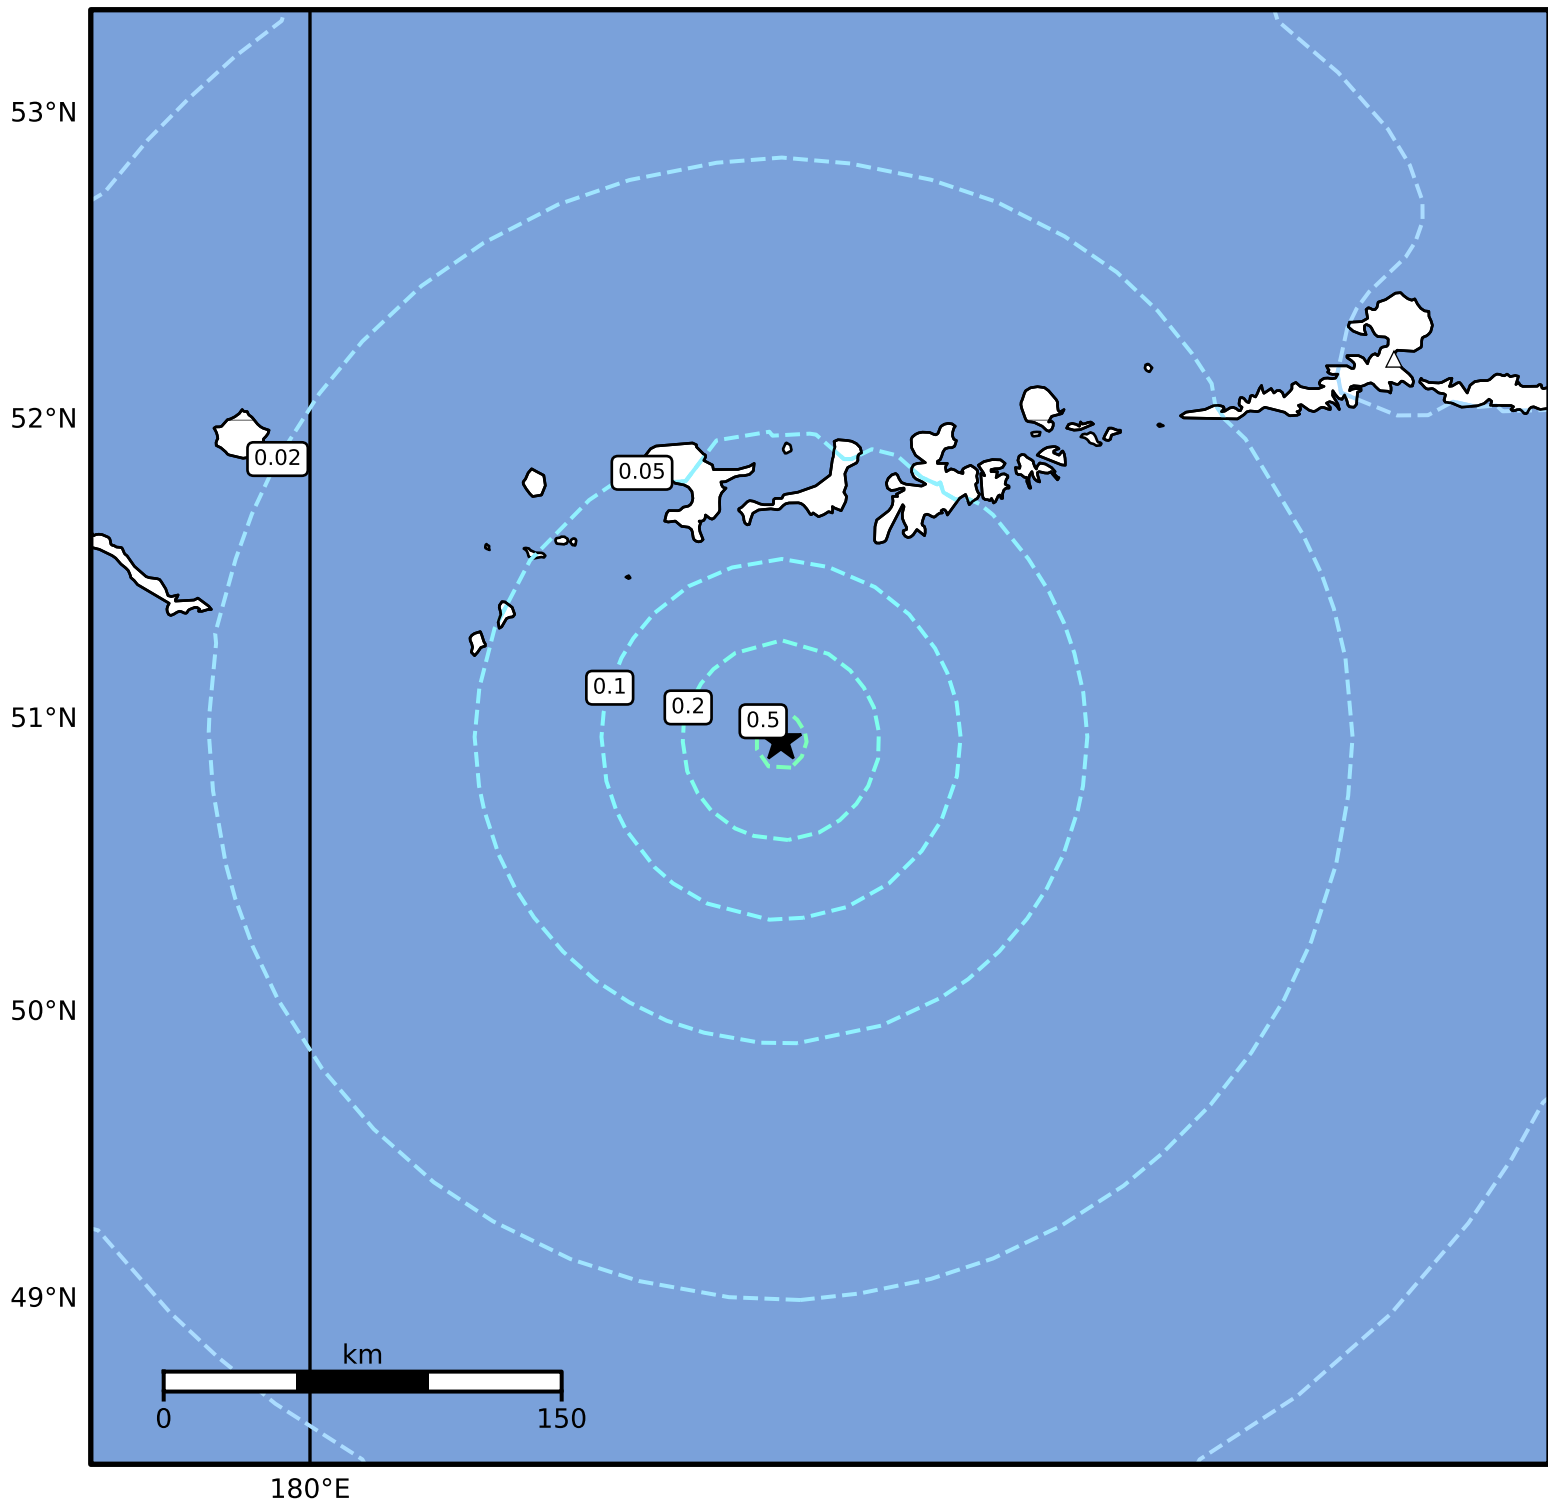

3.0 Second Peak Spectral Acceleration Map Alaska Earthquake Center
 ShakeMap: 120 km (75 miles) SSW of Adak
 Dec 09, 2024 03:31:59 UTC M5.6 N50.93 W177.48 Depth: 17.1km ID:ak024fsyujqd

SA(3.0) (%g)	0.1	0.2	0.5	1	2	5	10	20	50
--------------	-----	-----	-----	---	---	---	----	----	----

Scale based on Worden et al. (2012)

Version 6: Processed 2024-12-09T06:54:00Z

△ Seismic Instrument ○ Reported Intensity

★ Epicenter