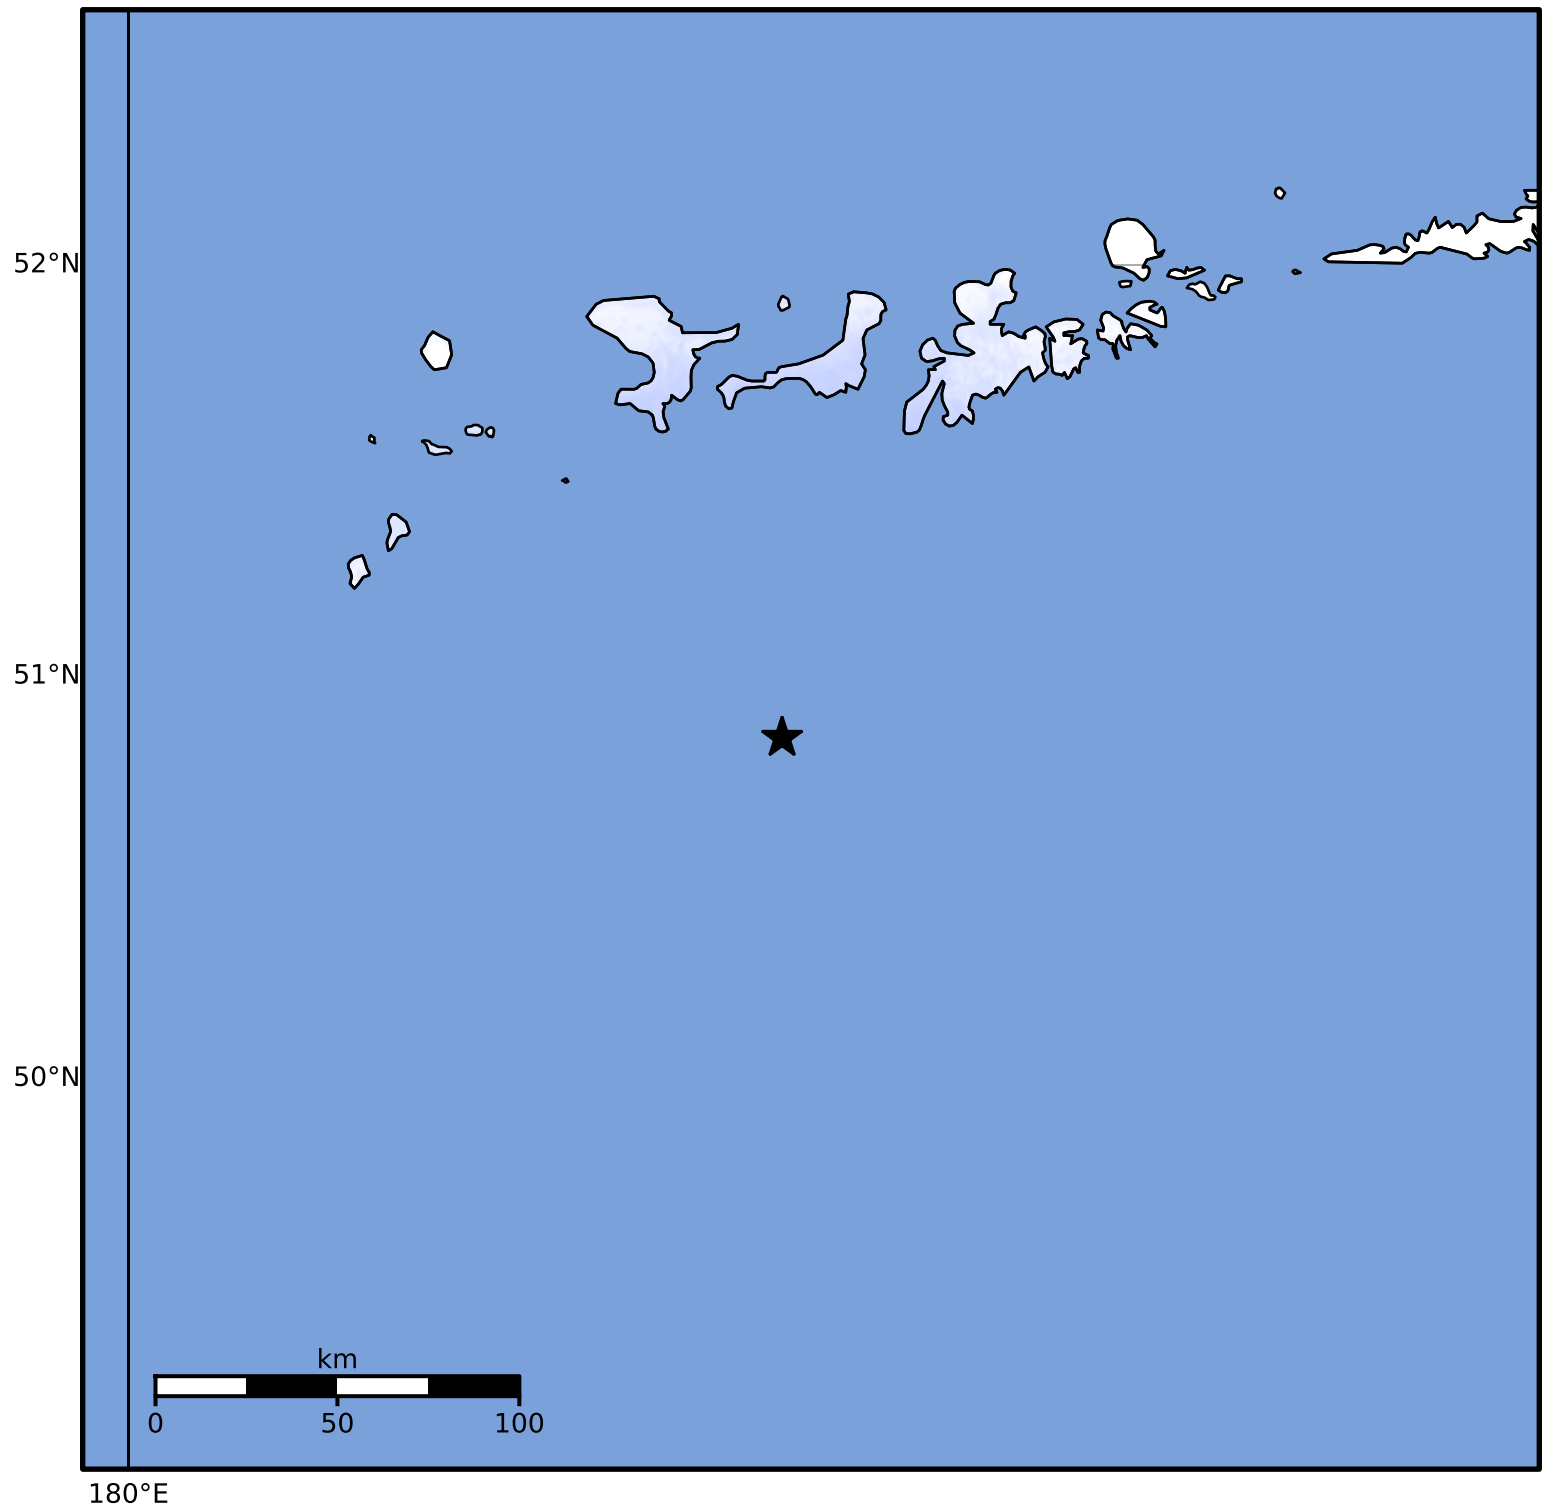

Macroseismic Intensity Map Alaska Earthquake Center
 ShakeMap: 127 km (79 miles) SSW of Adak
 Dec 09, 2024 03:35:17 UTC M4.1 N50.85 W177.45 Depth: 26.7km ID:ak024fsyv84o

SHAKING	Not felt	Weak	Light	Moderate	Strong	Very strong	Severe	Violent	Extreme
DAMAGE	None	None	None	Very light	Light	Moderate	Moderate/heavy	Heavy	Very heavy
PGA(%g)	<0.0464	0.297	2.76	6.2	11.5	21.5	40.1	74.7	>139
PGV(cm/s)	<0.0215	0.135	1.41	4.65	9.64	20	41.4	85.8	>178
INTENSITY	I	II-III	IV	V	VI	VII	VIII	IX	X+

Scale based on Worden et al. (2012)

Version 2: Processed 2024-12-09T05:55:38Z

△ Seismic Instrument ○ Reported Intensity

★ Epicenter